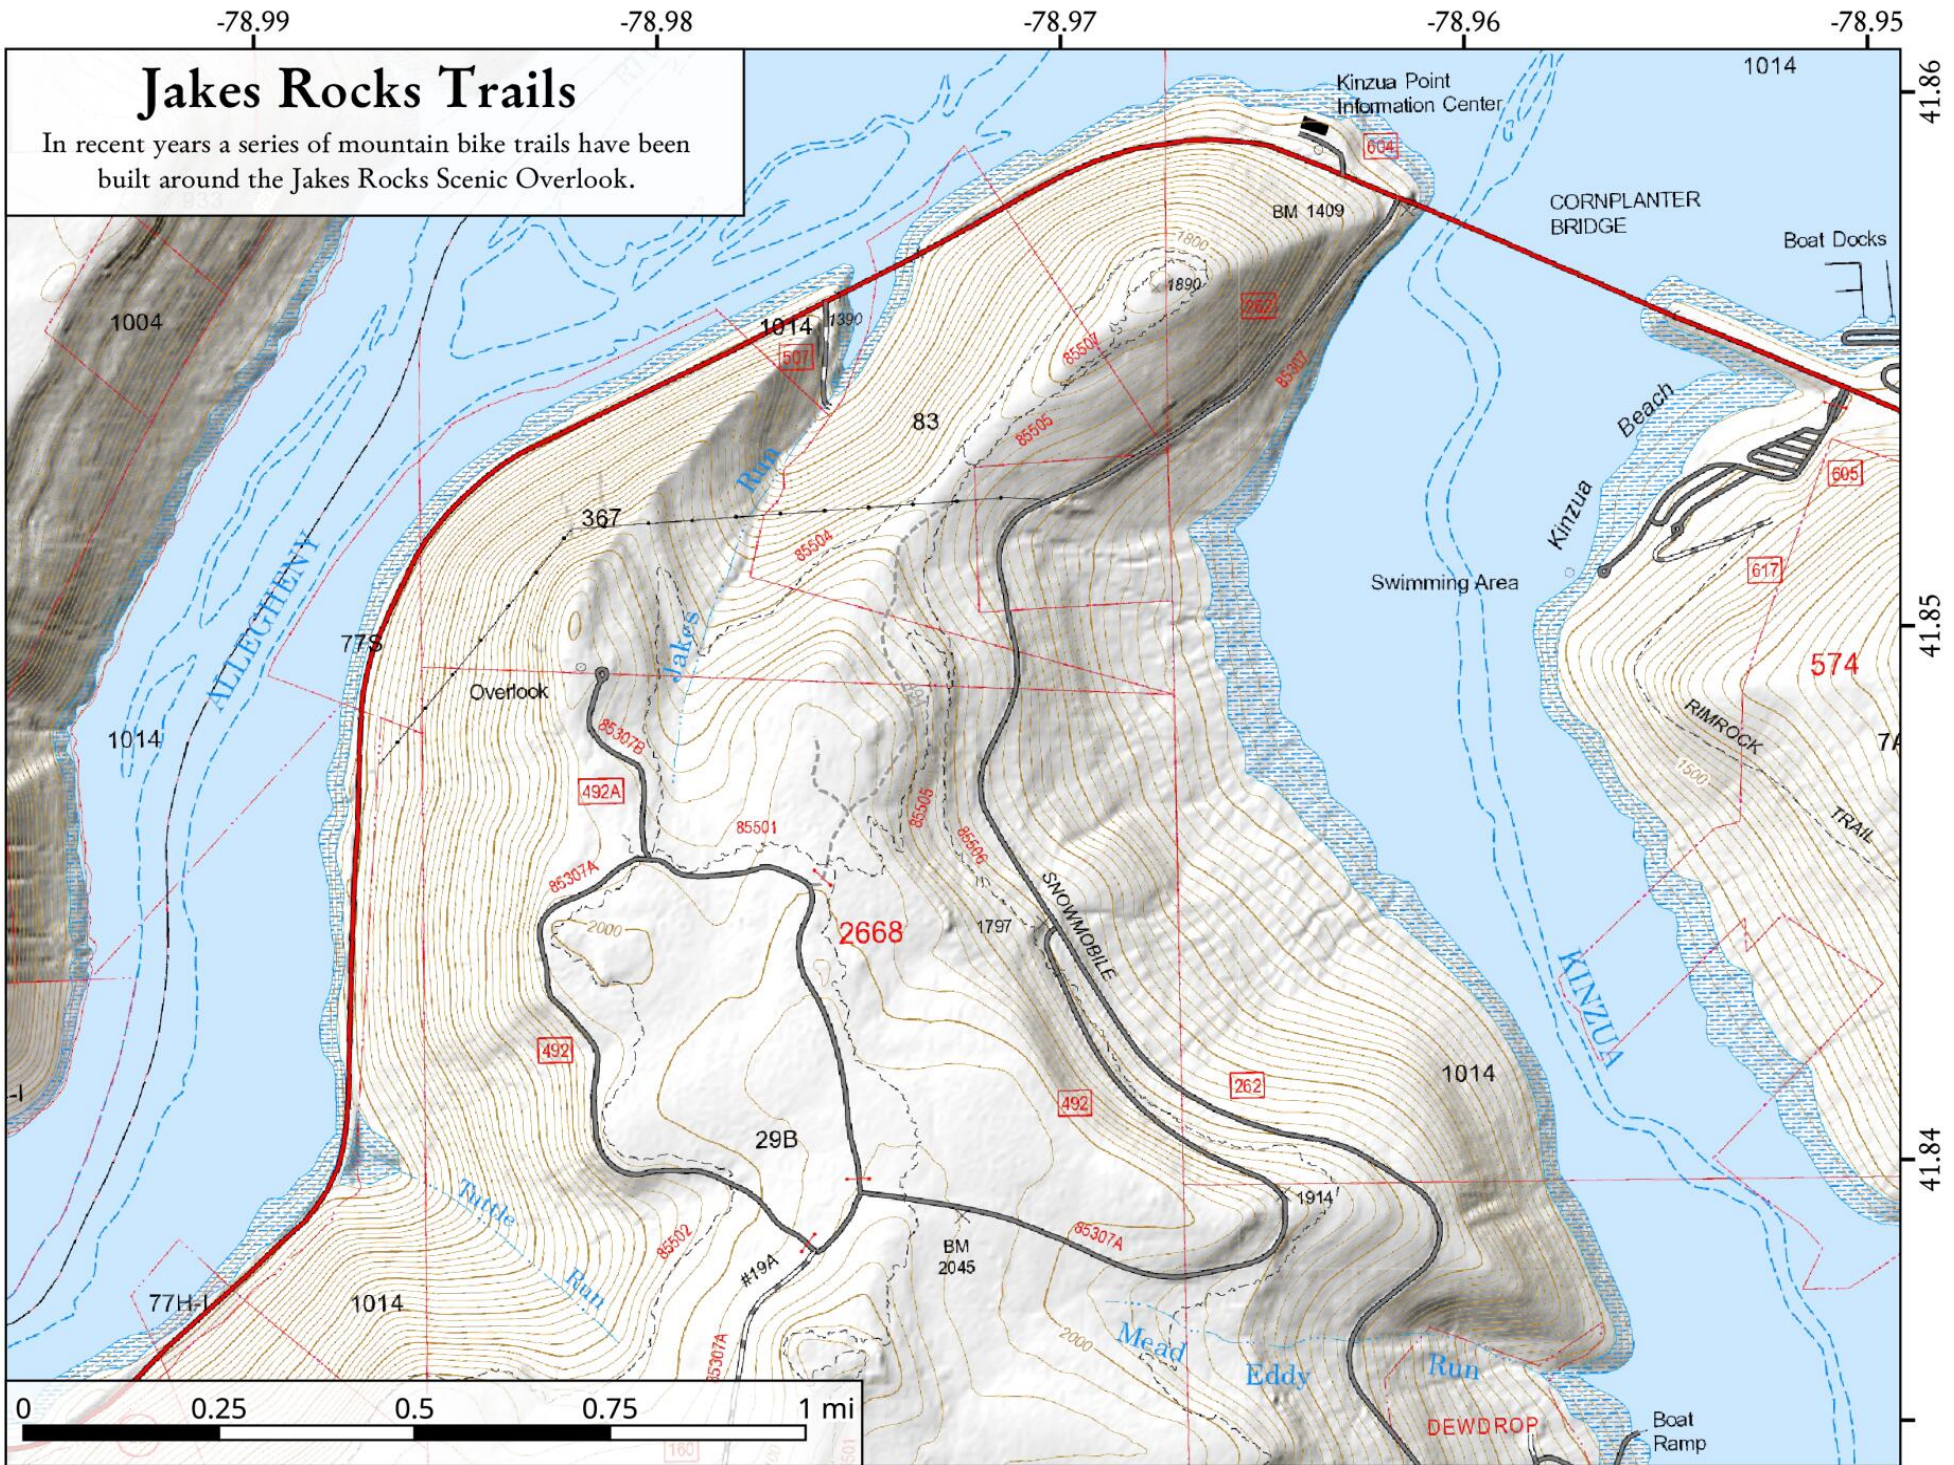

Coal Knob Mt Bike Trail

On the summit you can find a fire-suppressed pitch pine - scrub oak barrens. It's actually pretty neat to explore.

Map created November 19, 2020 by AndyArthur.org in QGIS 3.16.0-Hannover and Python. FSTopo Map, PA DEM Hillshade, Campsites Heads Up Digitized by Andy.