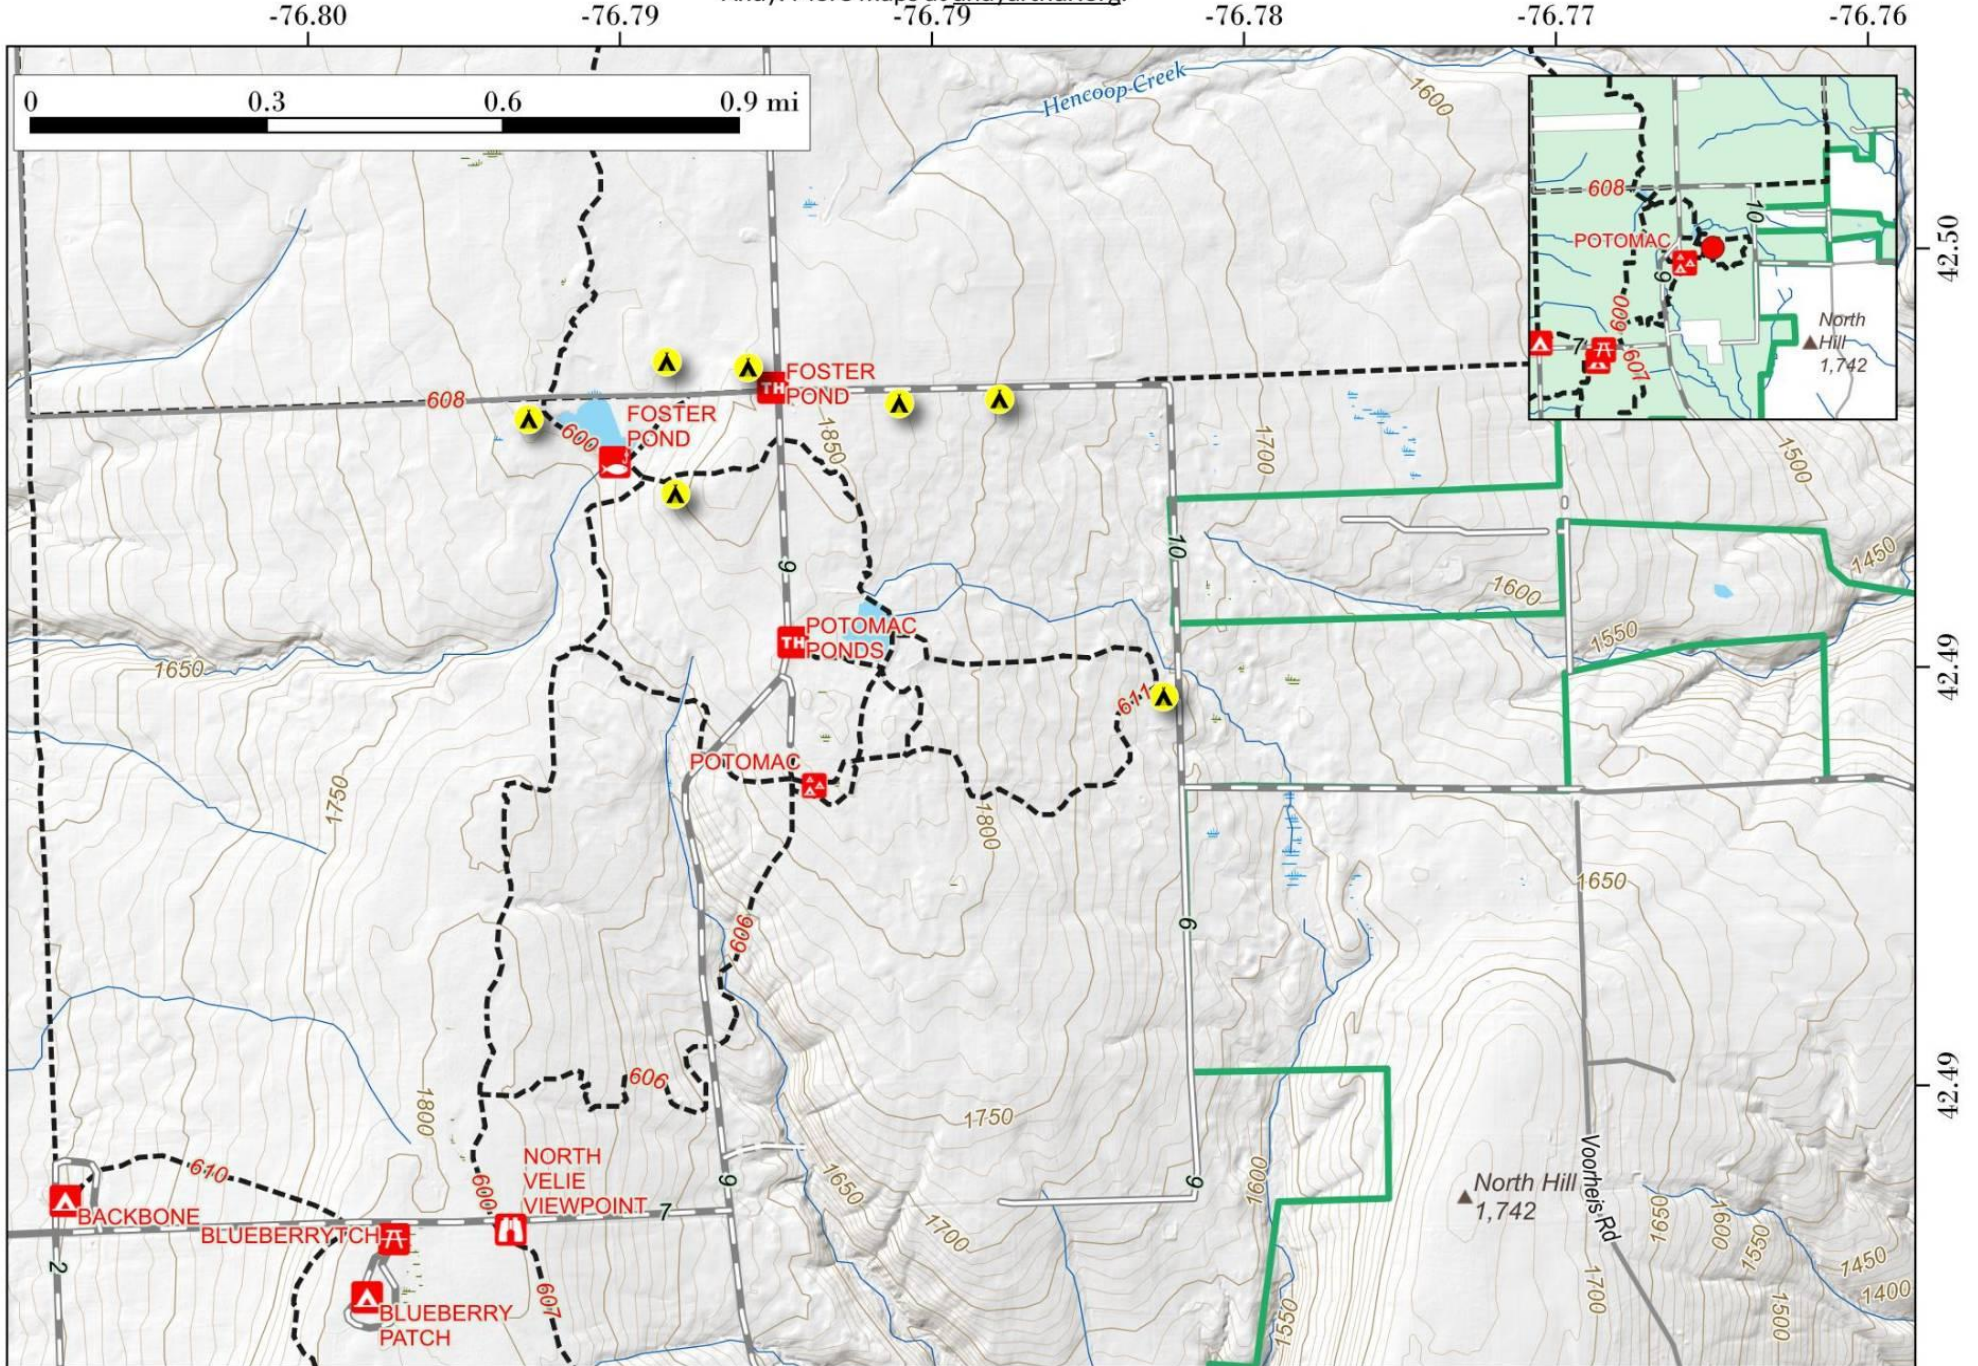

Foster Pond Camping Area.

Primitive campsites and roadside camping off of Chicken Co-Op Road in Finger Lakes National Forest.

Map created by Andy Arthur on 2/7/2025 in QGIS 3.34.14-Prizren. Contains US Forest Service Base Map, NYS DEC Ddata with additional campsites added by Andy. More maps at andyarthur.org.

Gorge Trail.

Hiking opporunties and some roadside camping in Finger Lakes National Forest.

Map created by Andy Arthur on 2/7/2025 in QGIS 3.34.14-Prizren. Contains US Forest Service Base Map, NYS DEC Ddata with additional campsites added by Andy. More maps at andyarthur.org.