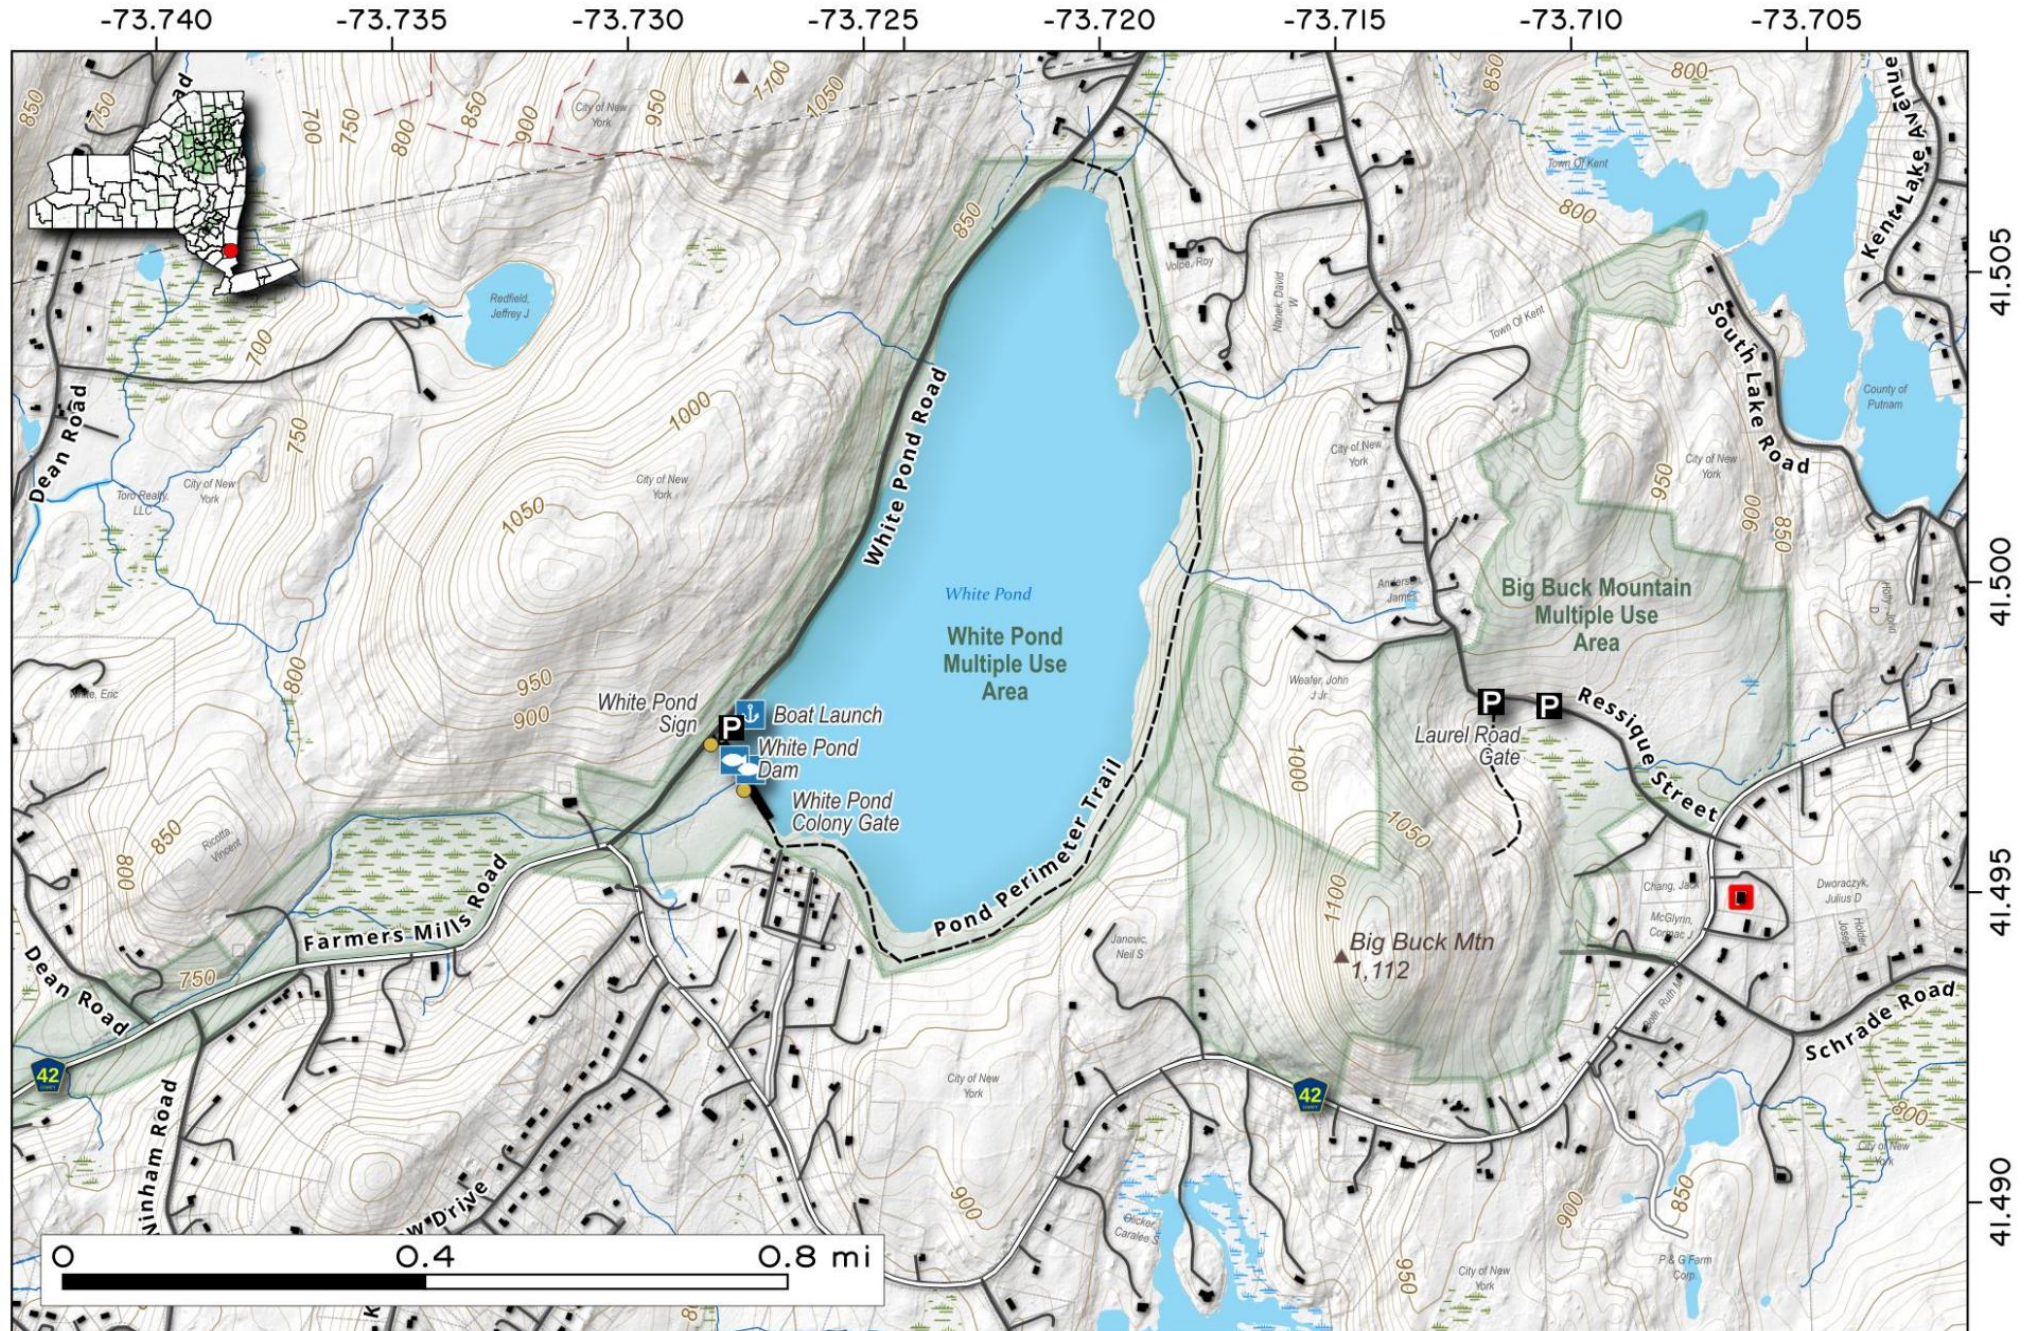

Big Buck - White Pond MUA.

State lands in suburban Putnam County outside of Kent.

Map created by Andy Arthur on 5/23/2025 in QGIS 3.34.15-Prizren. Contains US Forest Service Base Map, NYS DEC data with additional campsites added by Andy. More maps at andyarthur.org.

Big Buck Multiple Use Area.

146 acres of State Lands in Kent near White Pond.

Map created by Andy Arthur on 12/11/2024 in QGIS 3.34.12-Prizren. Contains US Forest Service Base Map, NYS DEC Ddata with additional campsites added by Andy. More maps at andyarthur.org.

-73.75 -73.74 -73.73 -73.72 -73.72 -73.71