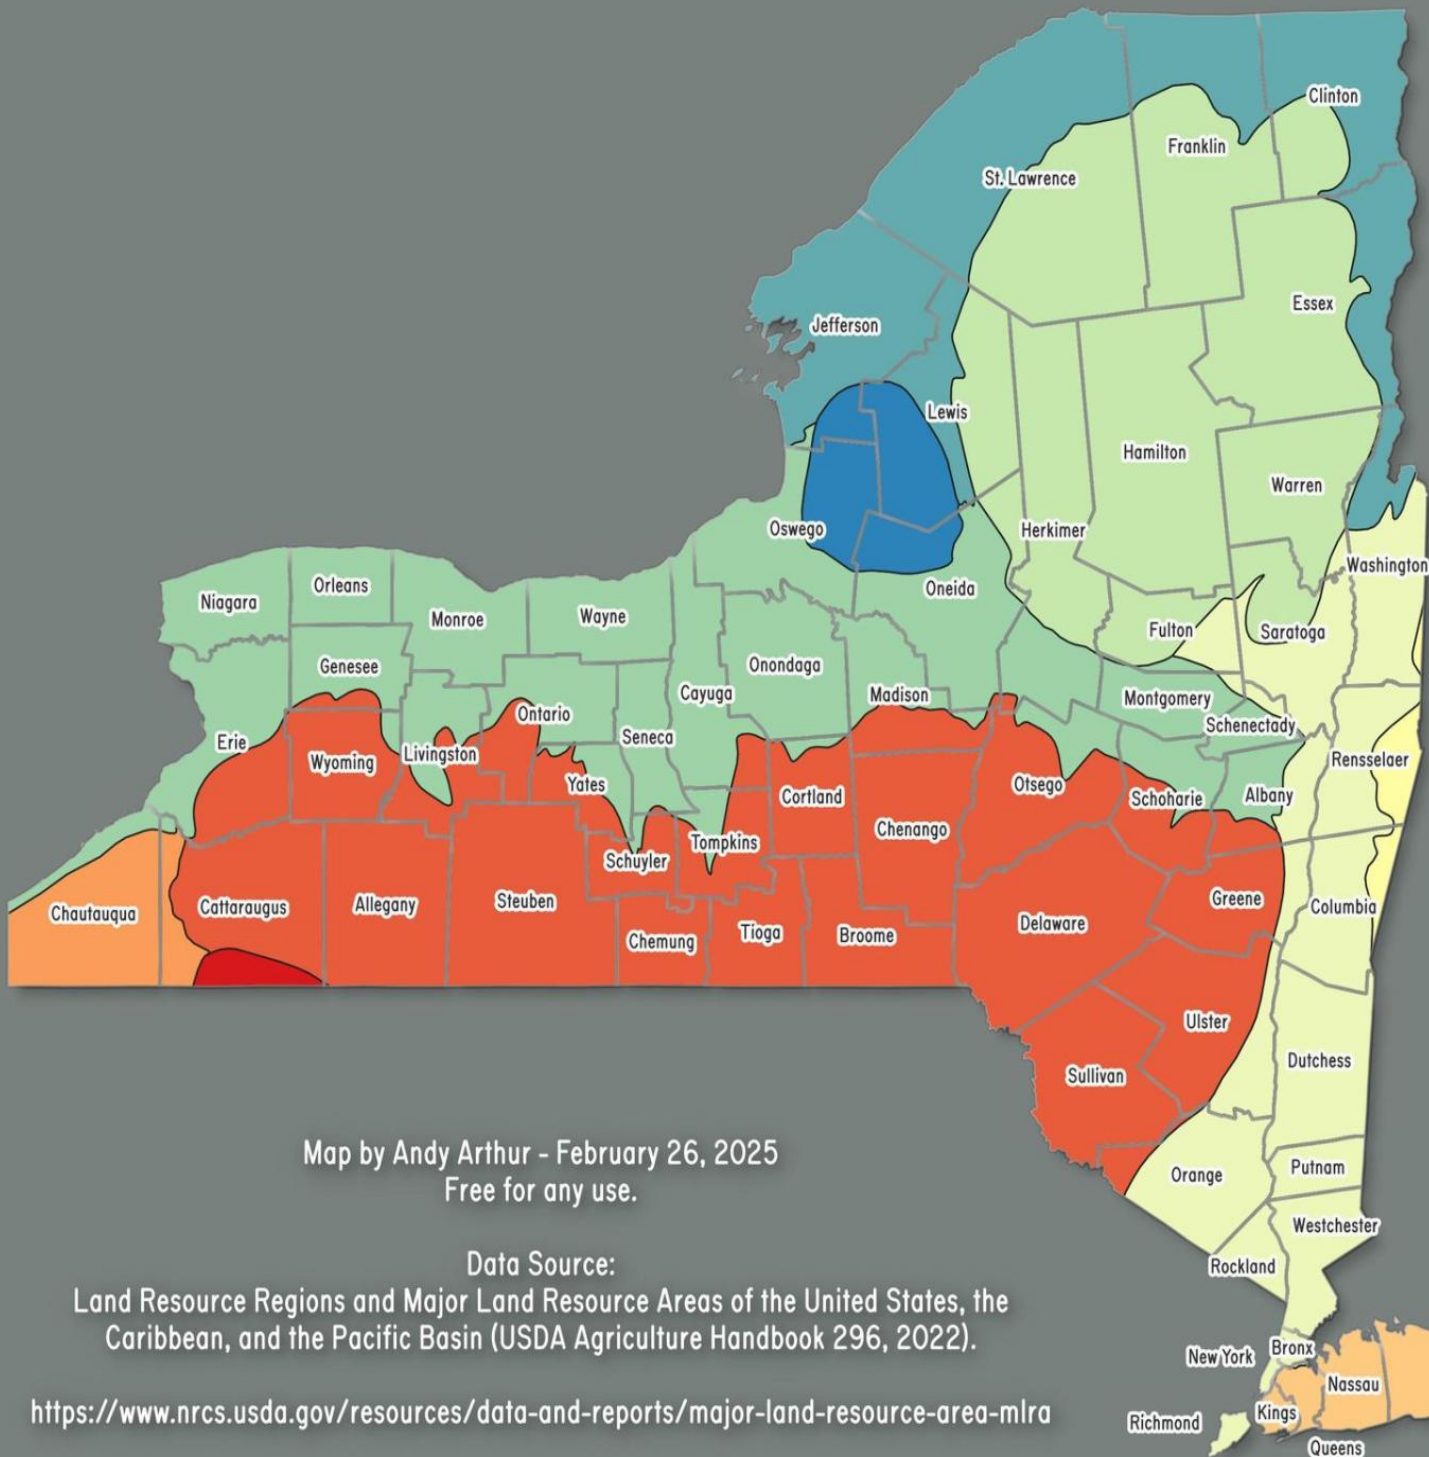

Land Resource Area

New York State

Map by Andy Arthur - February 26, 2025
Free for any use.

Data Source:
Land Resource Regions and Major Land Resource Areas of the United States, the Caribbean, and the Pacific Basin (USDA Agriculture Handbook 296, 2022).

<https://www.nrcs.usda.gov/resources/data-and-reports/major-land-resource-area-mlra>

Major Land Resource Regions in New York State

- Eastern Allegheny Plateau and Mountains
- Glaciated Allegheny Plateau and Catskill Mountains
- Lake Erie Glaciated Plateau
- Long Island-Cape Cod Coastal Lowland
- New England and Eastern New York Upland, Northern Part
- New England and Eastern New York Upland, Southern Part
- Northeastern Mountains
- Ontario-Erie Plain and Finger Lakes Region
- St. Lawrence-Champlain Plain
- Tug Hill Plateau

Map by Andy Arthur - February 26, 2025
Free for any use.

Data Source:
Land Resource Regions and Major Land Resource Areas of the United States, the Caribbean, and the Pacific Basin (USDA Agriculture Handbook 296, 2022).

<https://www.nrcs.usda.gov/resources/data-and-reports/major-land-resource-area-mlra>