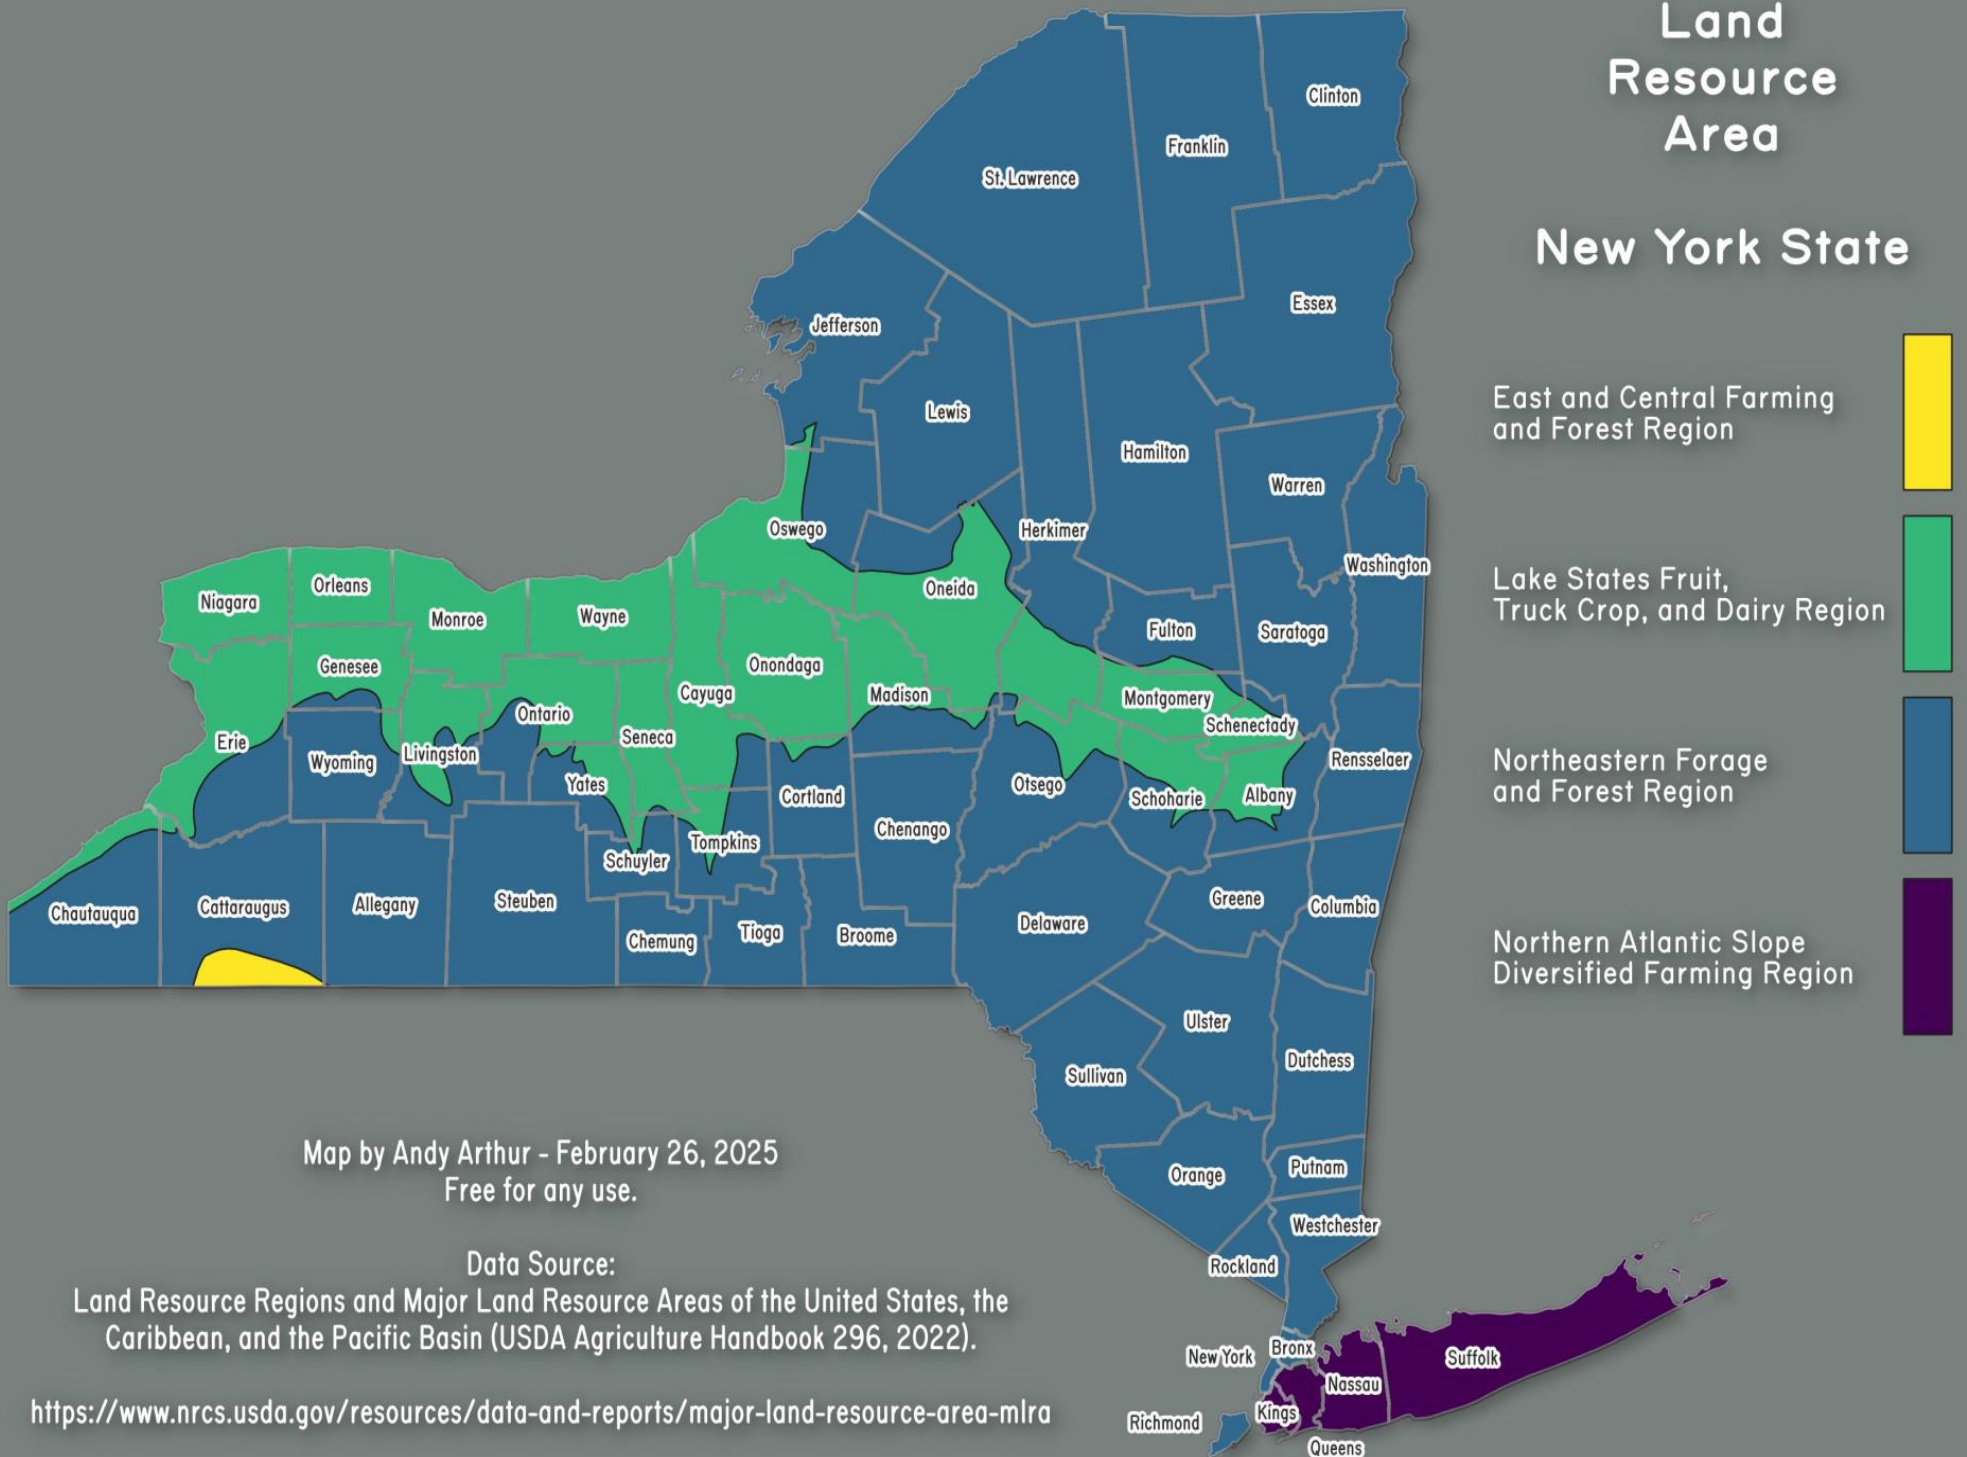

Land Resource Area

New York State

Map by Andy Arthur - February 26, 2025
Free for any use.

Data Source:
Land Resource Regions and Major Land Resource Areas of the United States, the Caribbean, and the Pacific Basin (USDA Agriculture Handbook 296, 2022).

<https://www.nrcs.usda.gov/resources/data-and-reports/major-land-resource-area-mlra>

Major Land Resource Regions in New York State

- Eastern Allegheny Plateau and Mountains
- Glaciated Allegheny Plateau and Catskill Mountains
- Lake Erie Glaciated Plateau
- Long Island-Cape Cod Coastal Lowland
- New England and Eastern New York Upland, Northern Part
- New England and Eastern New York Upland, Southern Part
- Northeastern Mountains
- Ontario-Erie Plain and Finger Lakes Region
- St. Lawrence-Champlain Plain
- Tug Hill Plateau

Map by Andy Arthur - February 26, 2025
Free for any use.

Data Source:
Land Resource Regions and Major Land Resource Areas of the United States, the Caribbean, and the Pacific Basin (USDA Agriculture Handbook 296, 2022).

<https://www.nrcs.usda.gov/resources/data-and-reports/major-land-resource-area-mlra>