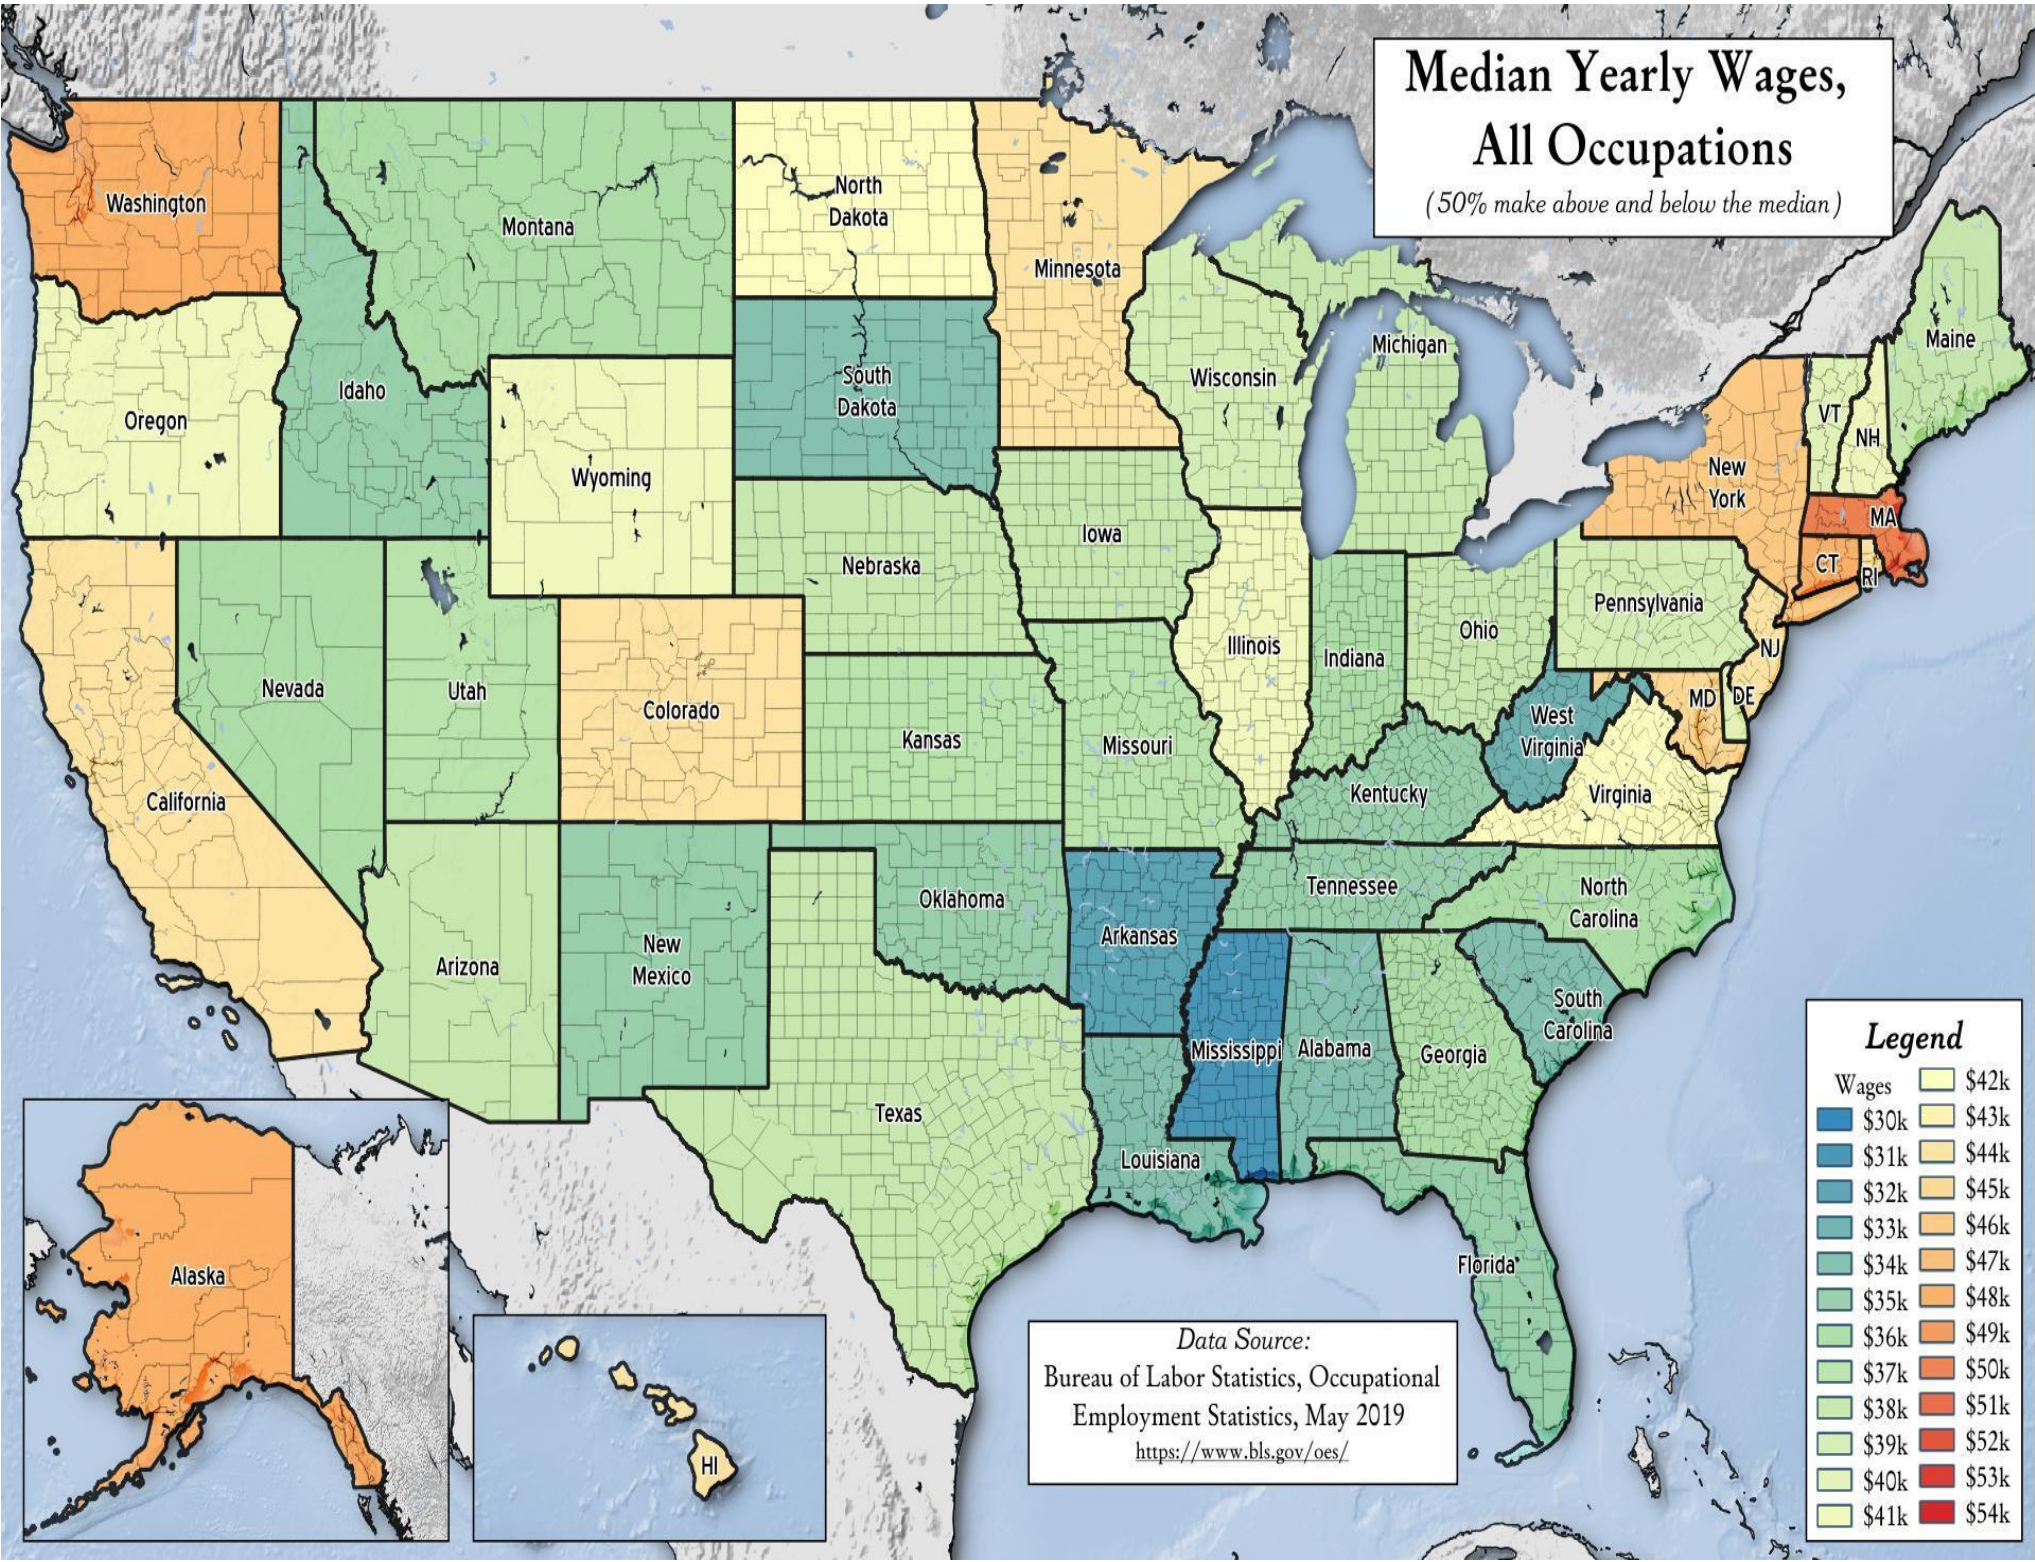

Median Yearly Wages, All Occupations

(50% make above and below the median)

Data Source:
Bureau of Labor Statistics, Occupational
Employment Statistics, May 2019
<https://www.bls.gov/oes/>

Legend

Wages	Color
\$42k	Lightest Yellow
\$43k	Light Yellow
\$44k	Yellow
\$45k	Light Orange
\$46k	Orange
\$47k	Dark Orange
\$48k	Red-Orange
\$49k	Red
\$50k	Dark Red
\$51k	Dark Red
\$52k	Dark Red
\$53k	Dark Red
\$54k	Dark Red