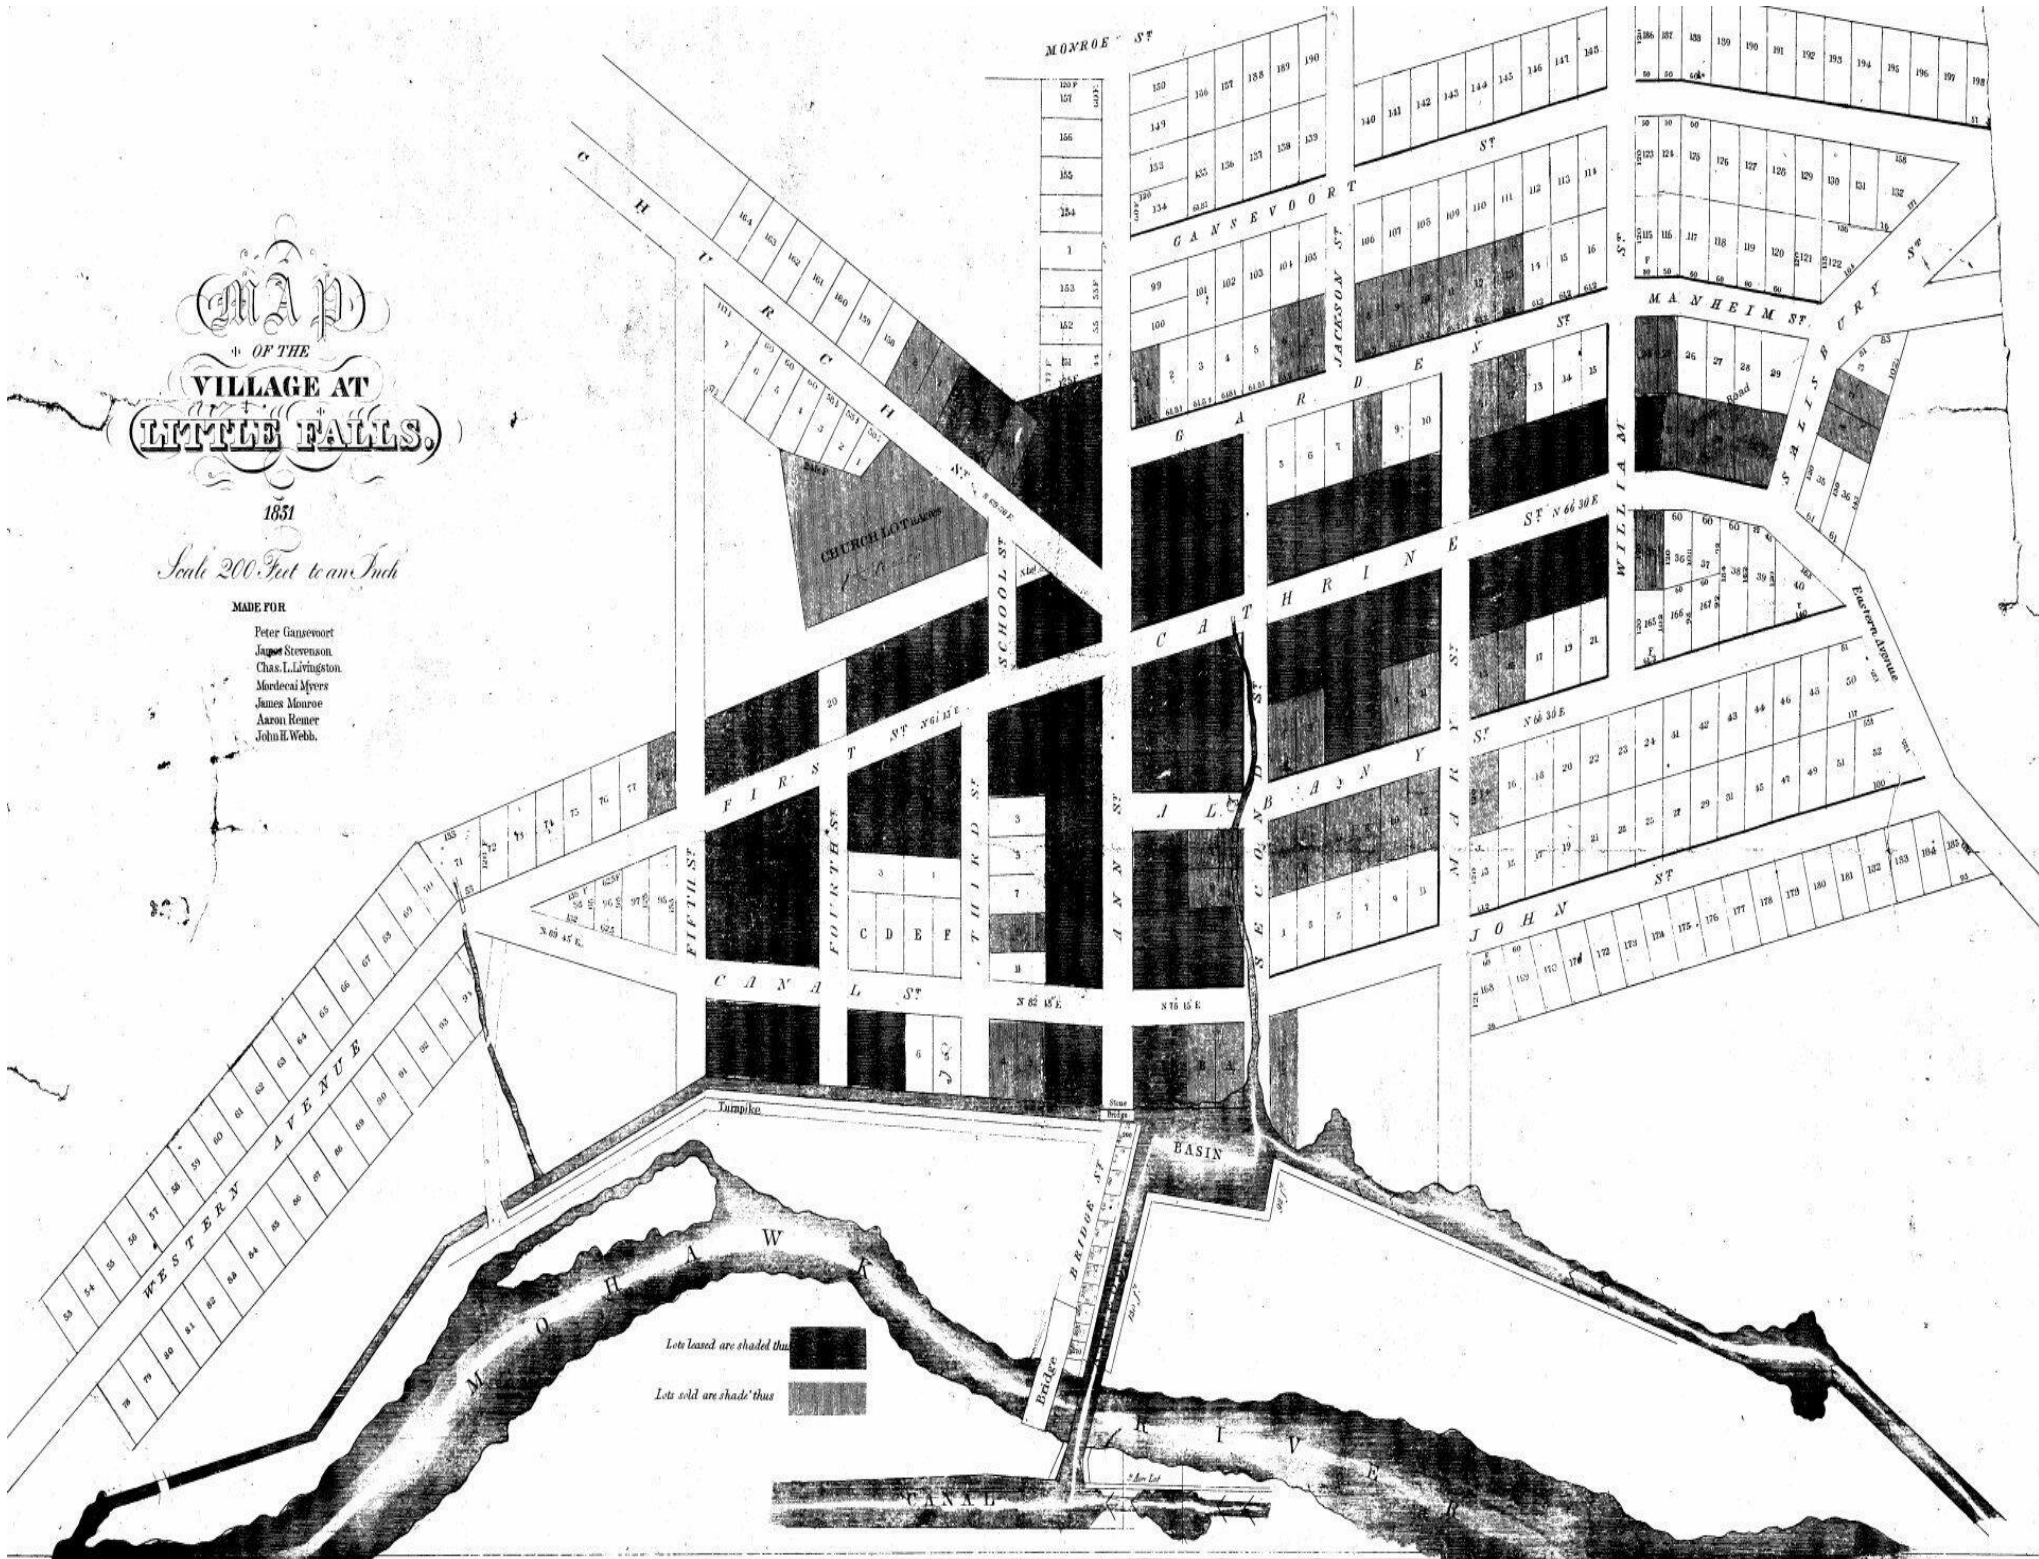

MAP
OF THE
VILLAGE AT
LITTLE FALLS.

1851

Scale 200 Feet to an Inch

MADE FOR

Lots loaned are shaded thus [Solid Black Box]

Lots sold are shaded thus [Stippled Box]