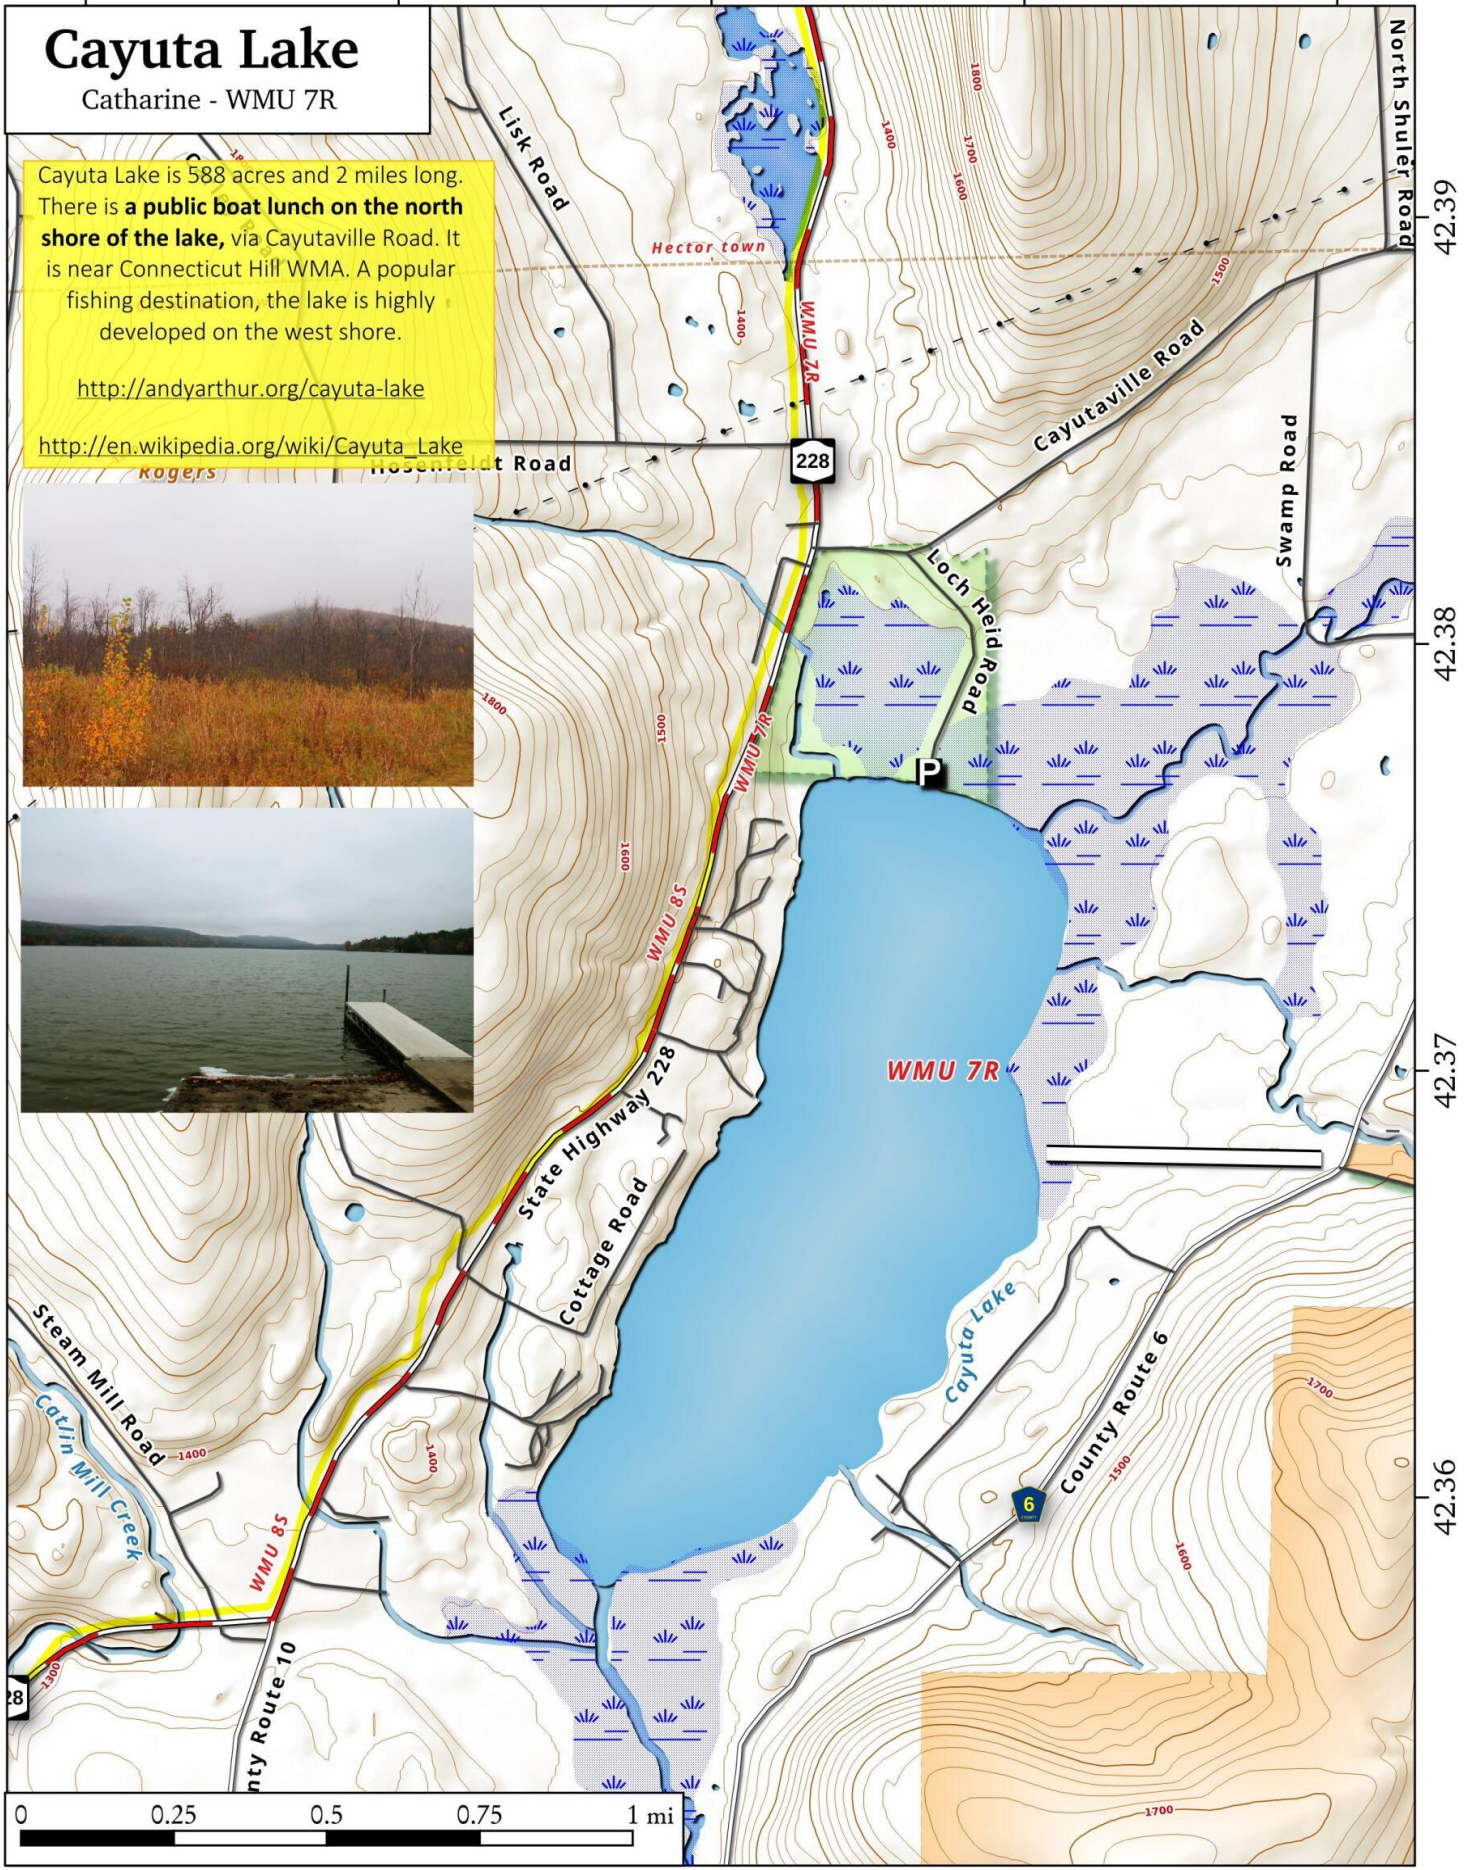

-76.76

-76.75

-76.74

-76.73

-76.72

Cayuta Lake

Catharine - WMU 7R

Cayuta Lake is 588 acres and 2 miles long. There is a **public boat launch on the north shore of the lake**, via Cayutaville Road. It is near Connecticut Hill WMA. A popular fishing destination, the lake is highly developed on the west shore.

<http://andyarthur.org/cayuta-lake>

http://en.wikipedia.org/wiki/Cayuta_Lake

Cayuta Lake Map, August 18, 2018 by AndyArthur.org in QGIS 3.2.1-Bonn and Python. Street Map is Copyright © OpenStreetMap contributors, CC BY-SA. NYSDEC Data: LiDAR/DEM, Borders, ADK Wetlands, Trails, Assets. True North. 1 inch = 0.3 miles. Projection: NAD83 / UTM zone 18N. Coordinates: 0.01° latitude-longitude (WGS84). Contours are 20 feet.