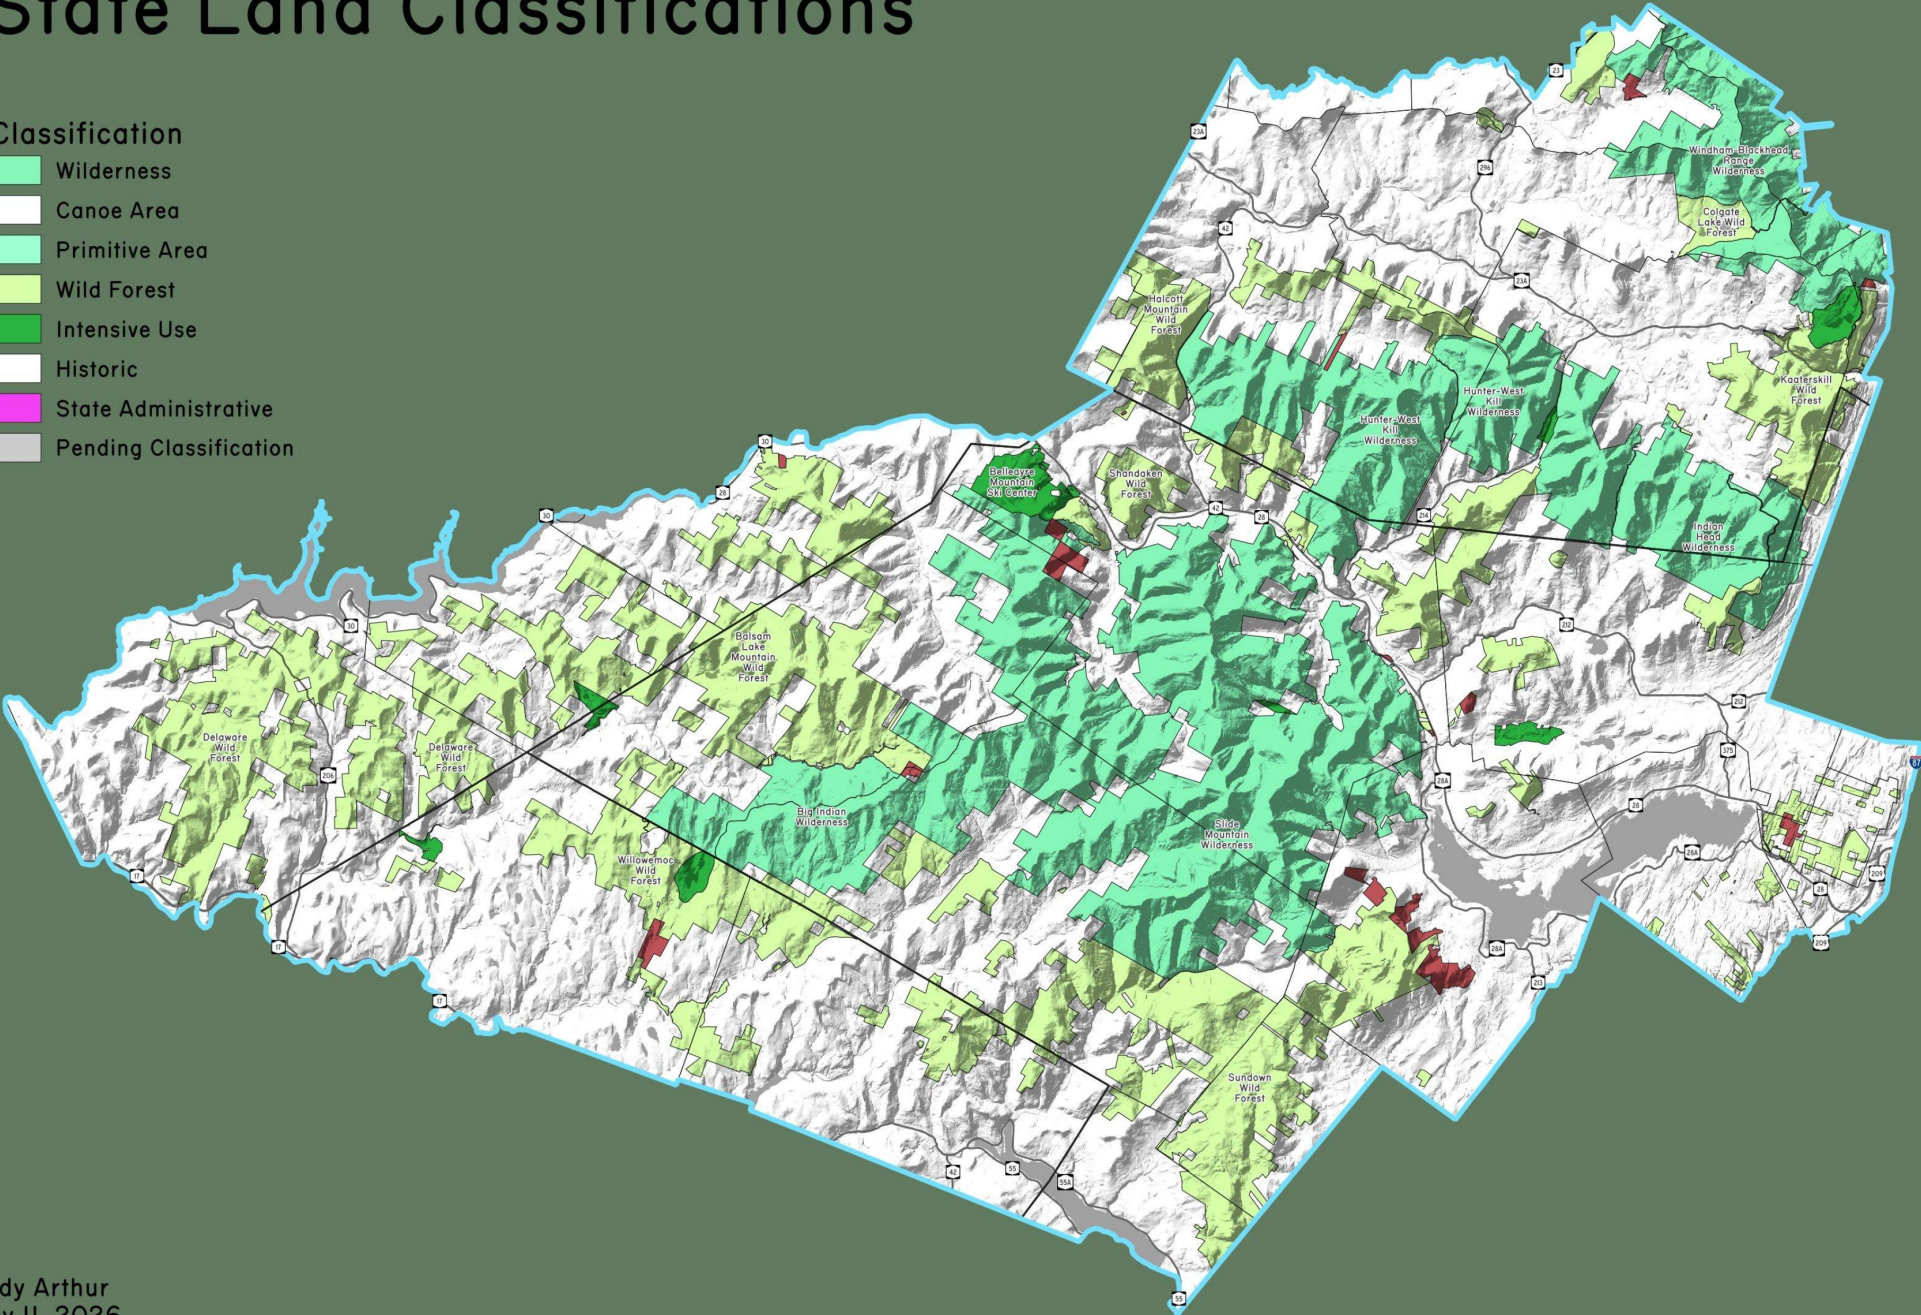

Catskill Park State Land Classifications

- Classification**
- Wilderness
 - Canoe Area
 - Primitive Area
 - Wild Forest
 - Intensive Use
 - Historic
 - State Administrative
 - Pending Classification

Andy Arthur
May 11, 2026

Data: DEC