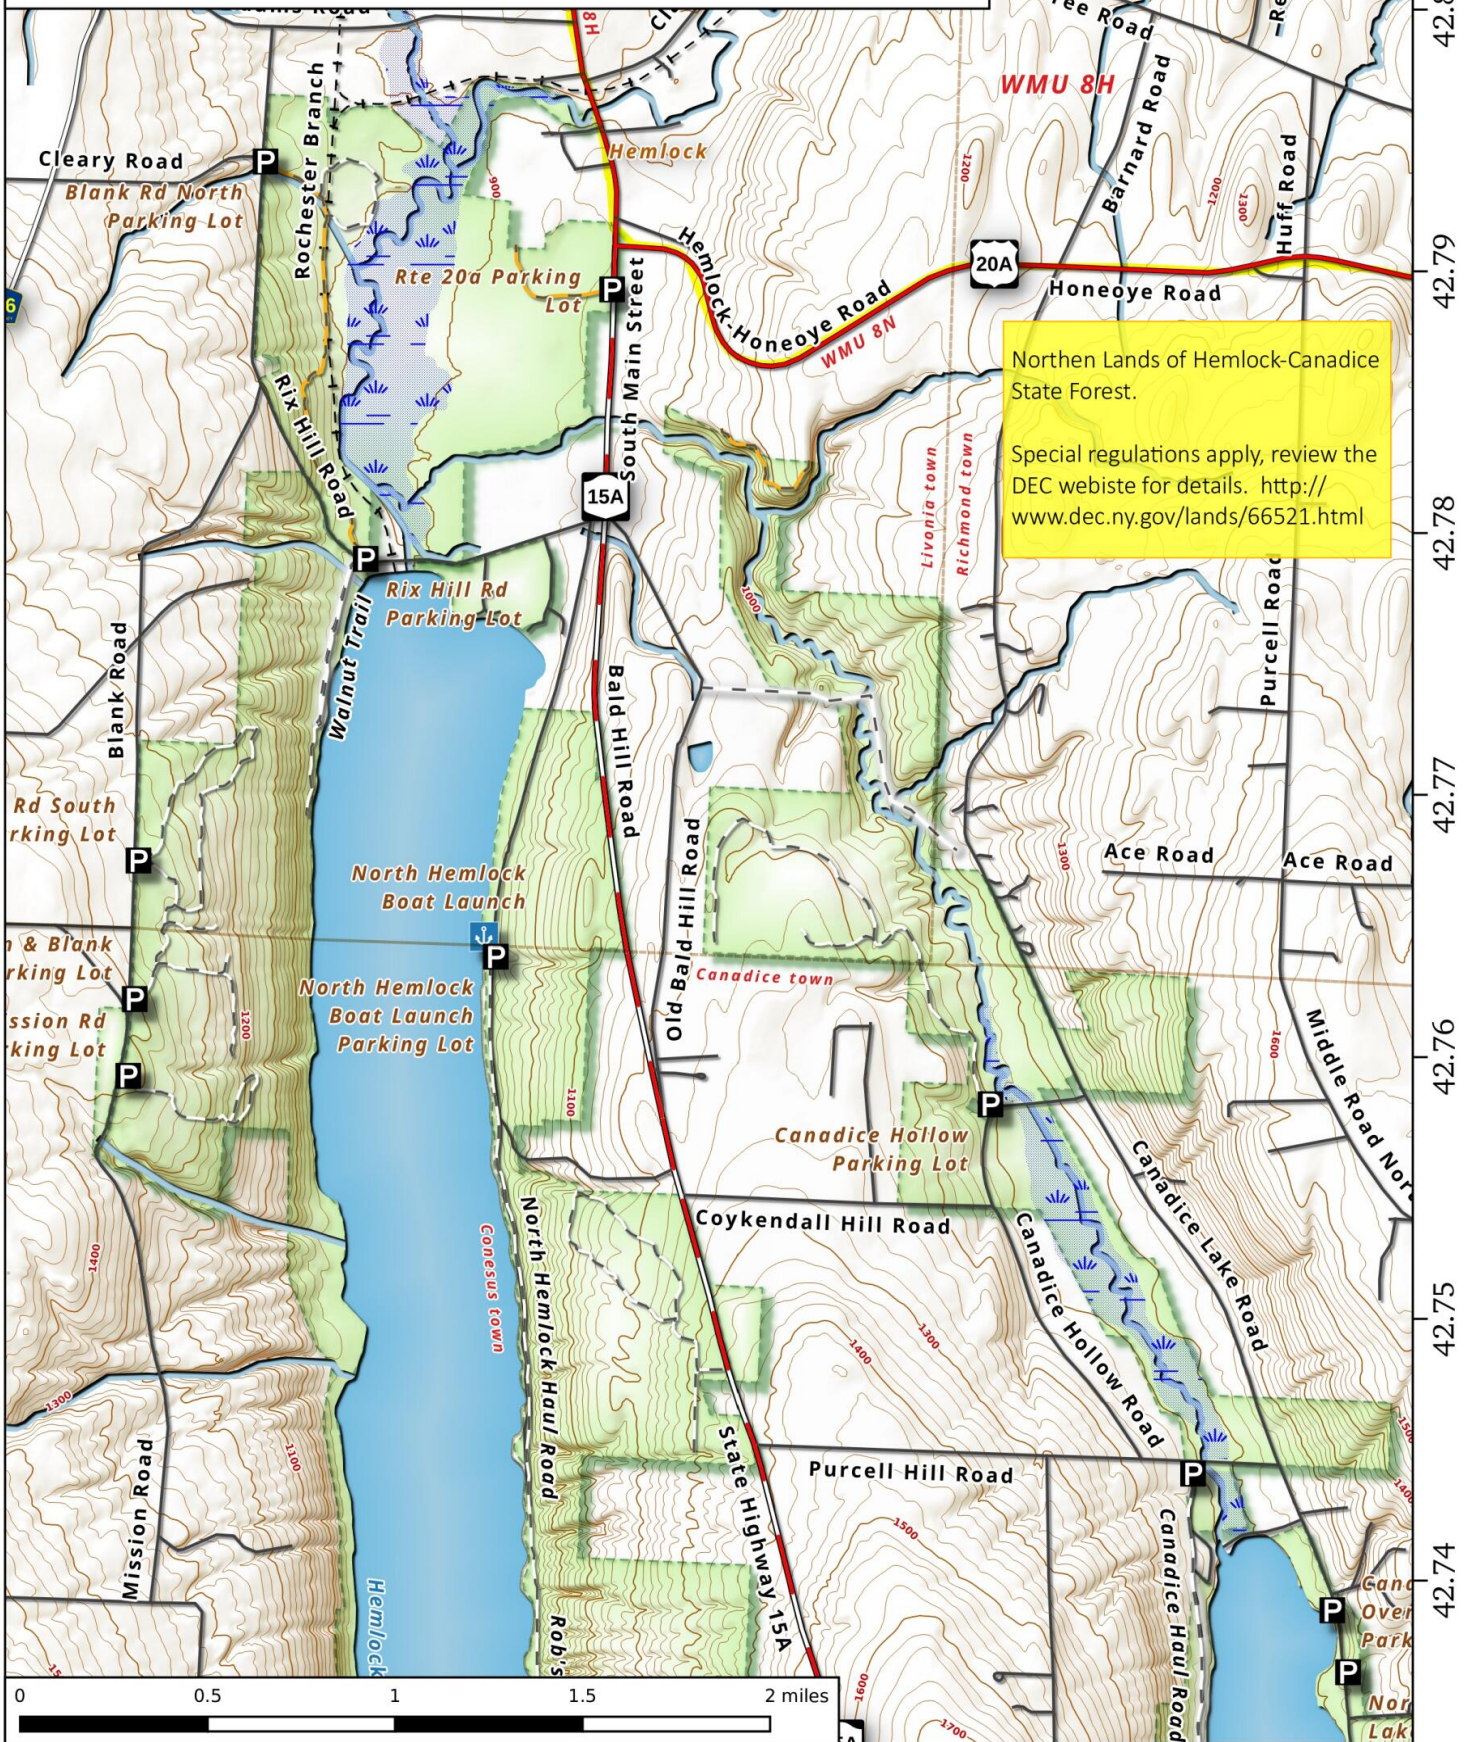

# Hemlock Lake and Canadice Hollow

Richmond, Canadice, Livonia, Conesus - WMU 8N

Hemlock Lake and Canadice Hollow Map, May 18, 2018 by AndyArthur.org in QGIS 3.0.2-Girona and Python. Street Map is Copyright © OpenStreetMap contributors, CC BY-SA. NYSDEC Data: LiDAR/DEM, Borders, ADK Wetlands, Trails, Assets. True North. 1 inch = 0.3 miles. Projection: NAD83 / UTM zone 18N. Coordinates: 0.01° latitude-longitude (WGS84). Contours are 20 feet.