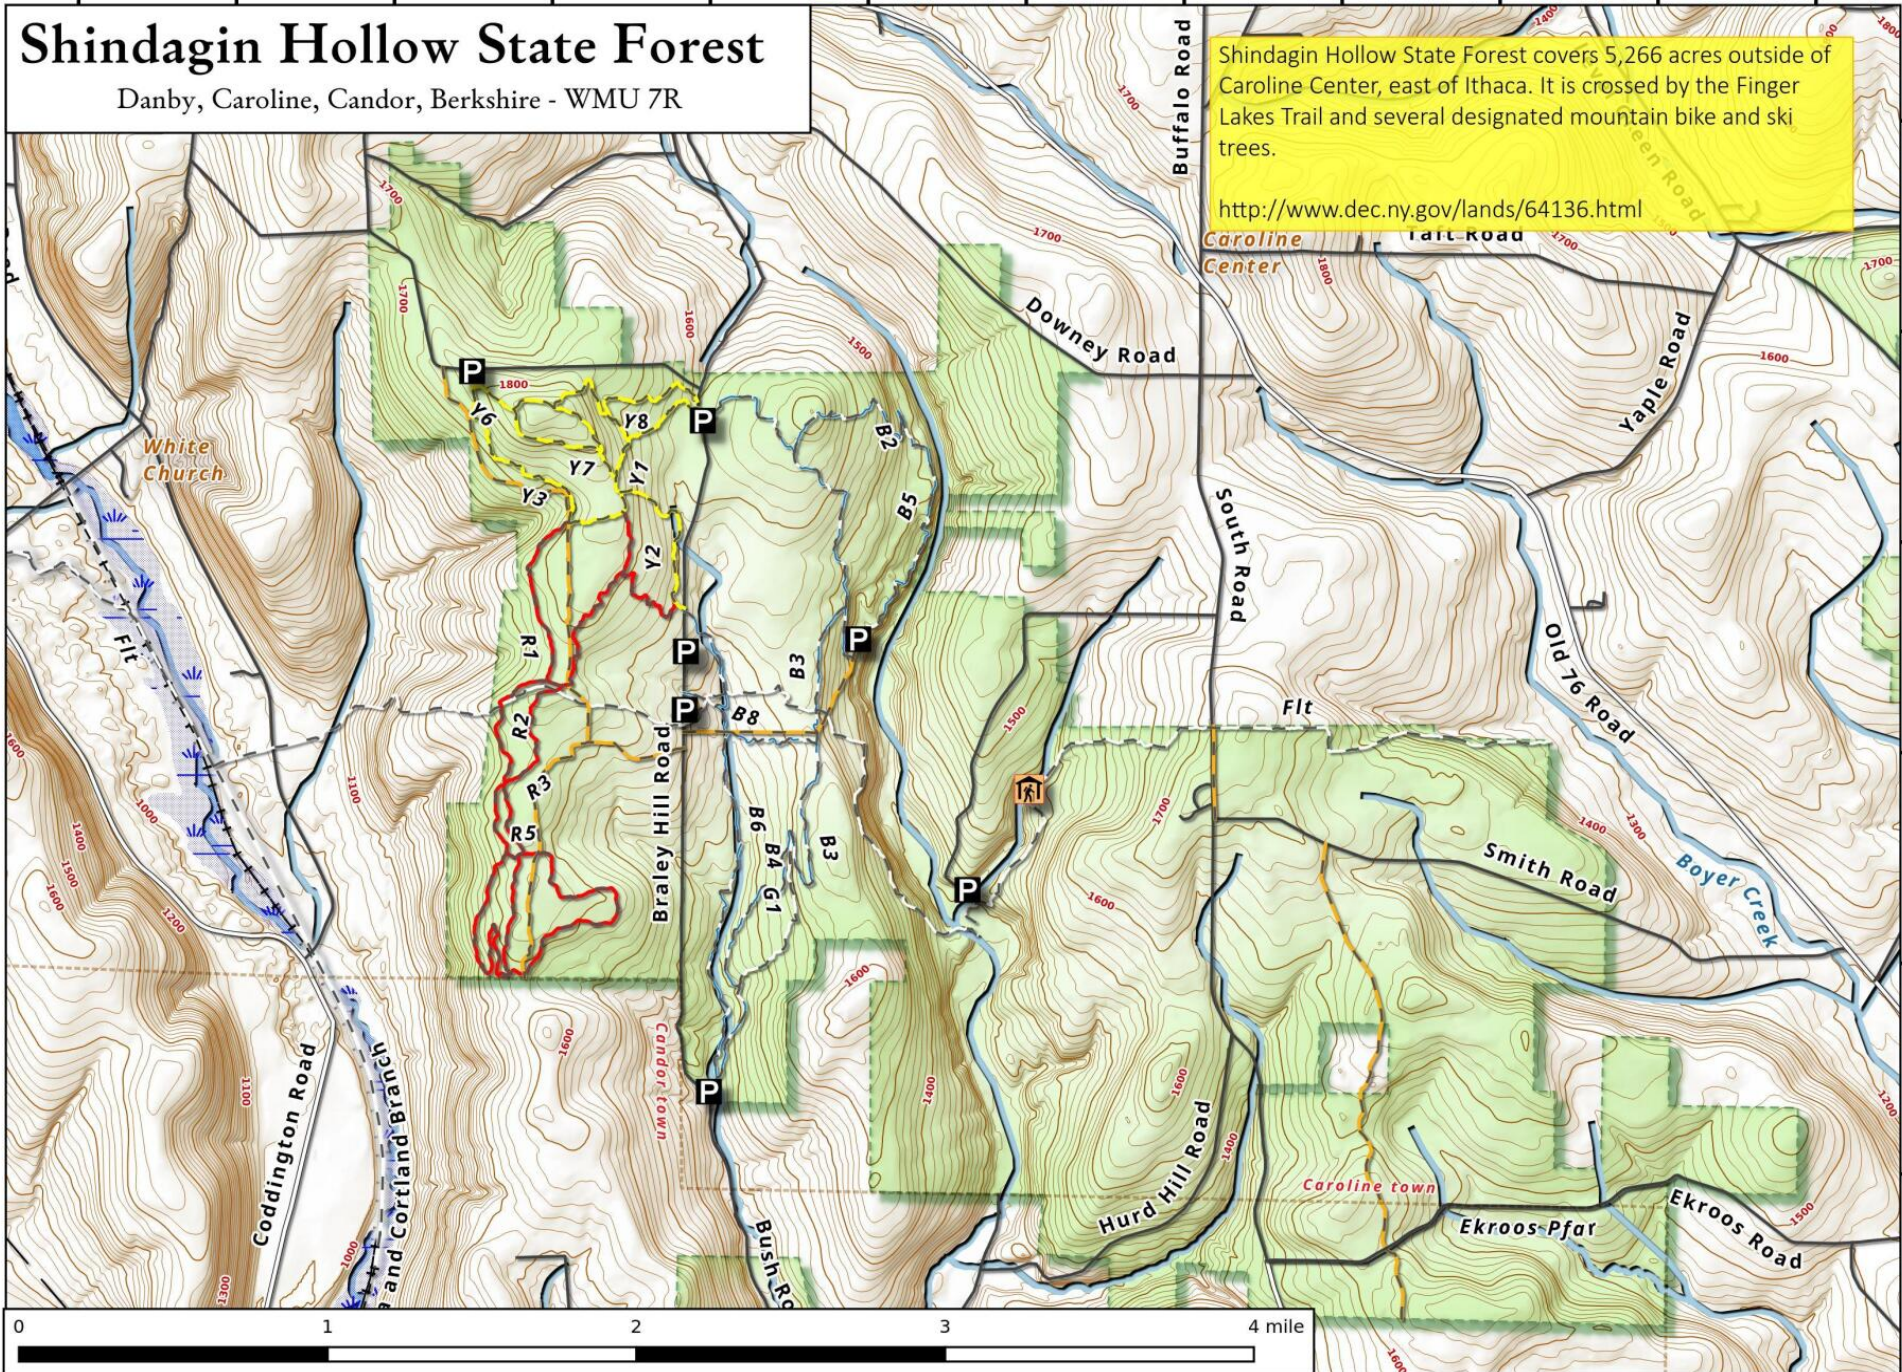

-76.39 -76.38 -76.37 -76.36 -76.35 -76.34 -76.33 -76.32 -76.31 -76.30 -76.29 -76.28

Shindagin Hollow State Forest

Danby, Caroline, Candor, Berkshire - WMU 7R

Shindagin Hollow State Forest covers 5,266 acres outside of Caroline Center, east of Ithaca. It is crossed by the Finger Lakes Trail and several designated mountain bike and ski trees.

<http://www.dec.ny.gov/lands/64136.html>

Shindagin Hollow State Forest Map, February 10, 2018 by AndyArthur.org in QGIS 2.18.11 and Python. Street Map is Copyright © OpenStreetMap contributors, CC BY-SA. NYSDEC Data: DEM, Borders, ADK Wetlands, Trails, Assets. True North. 1 inch = 0.6 miles. Projection: NAD83 / UTM zone 18N. Coordinates: 0.01° latitude-longitude (WGS84). Contours are 20 feet.