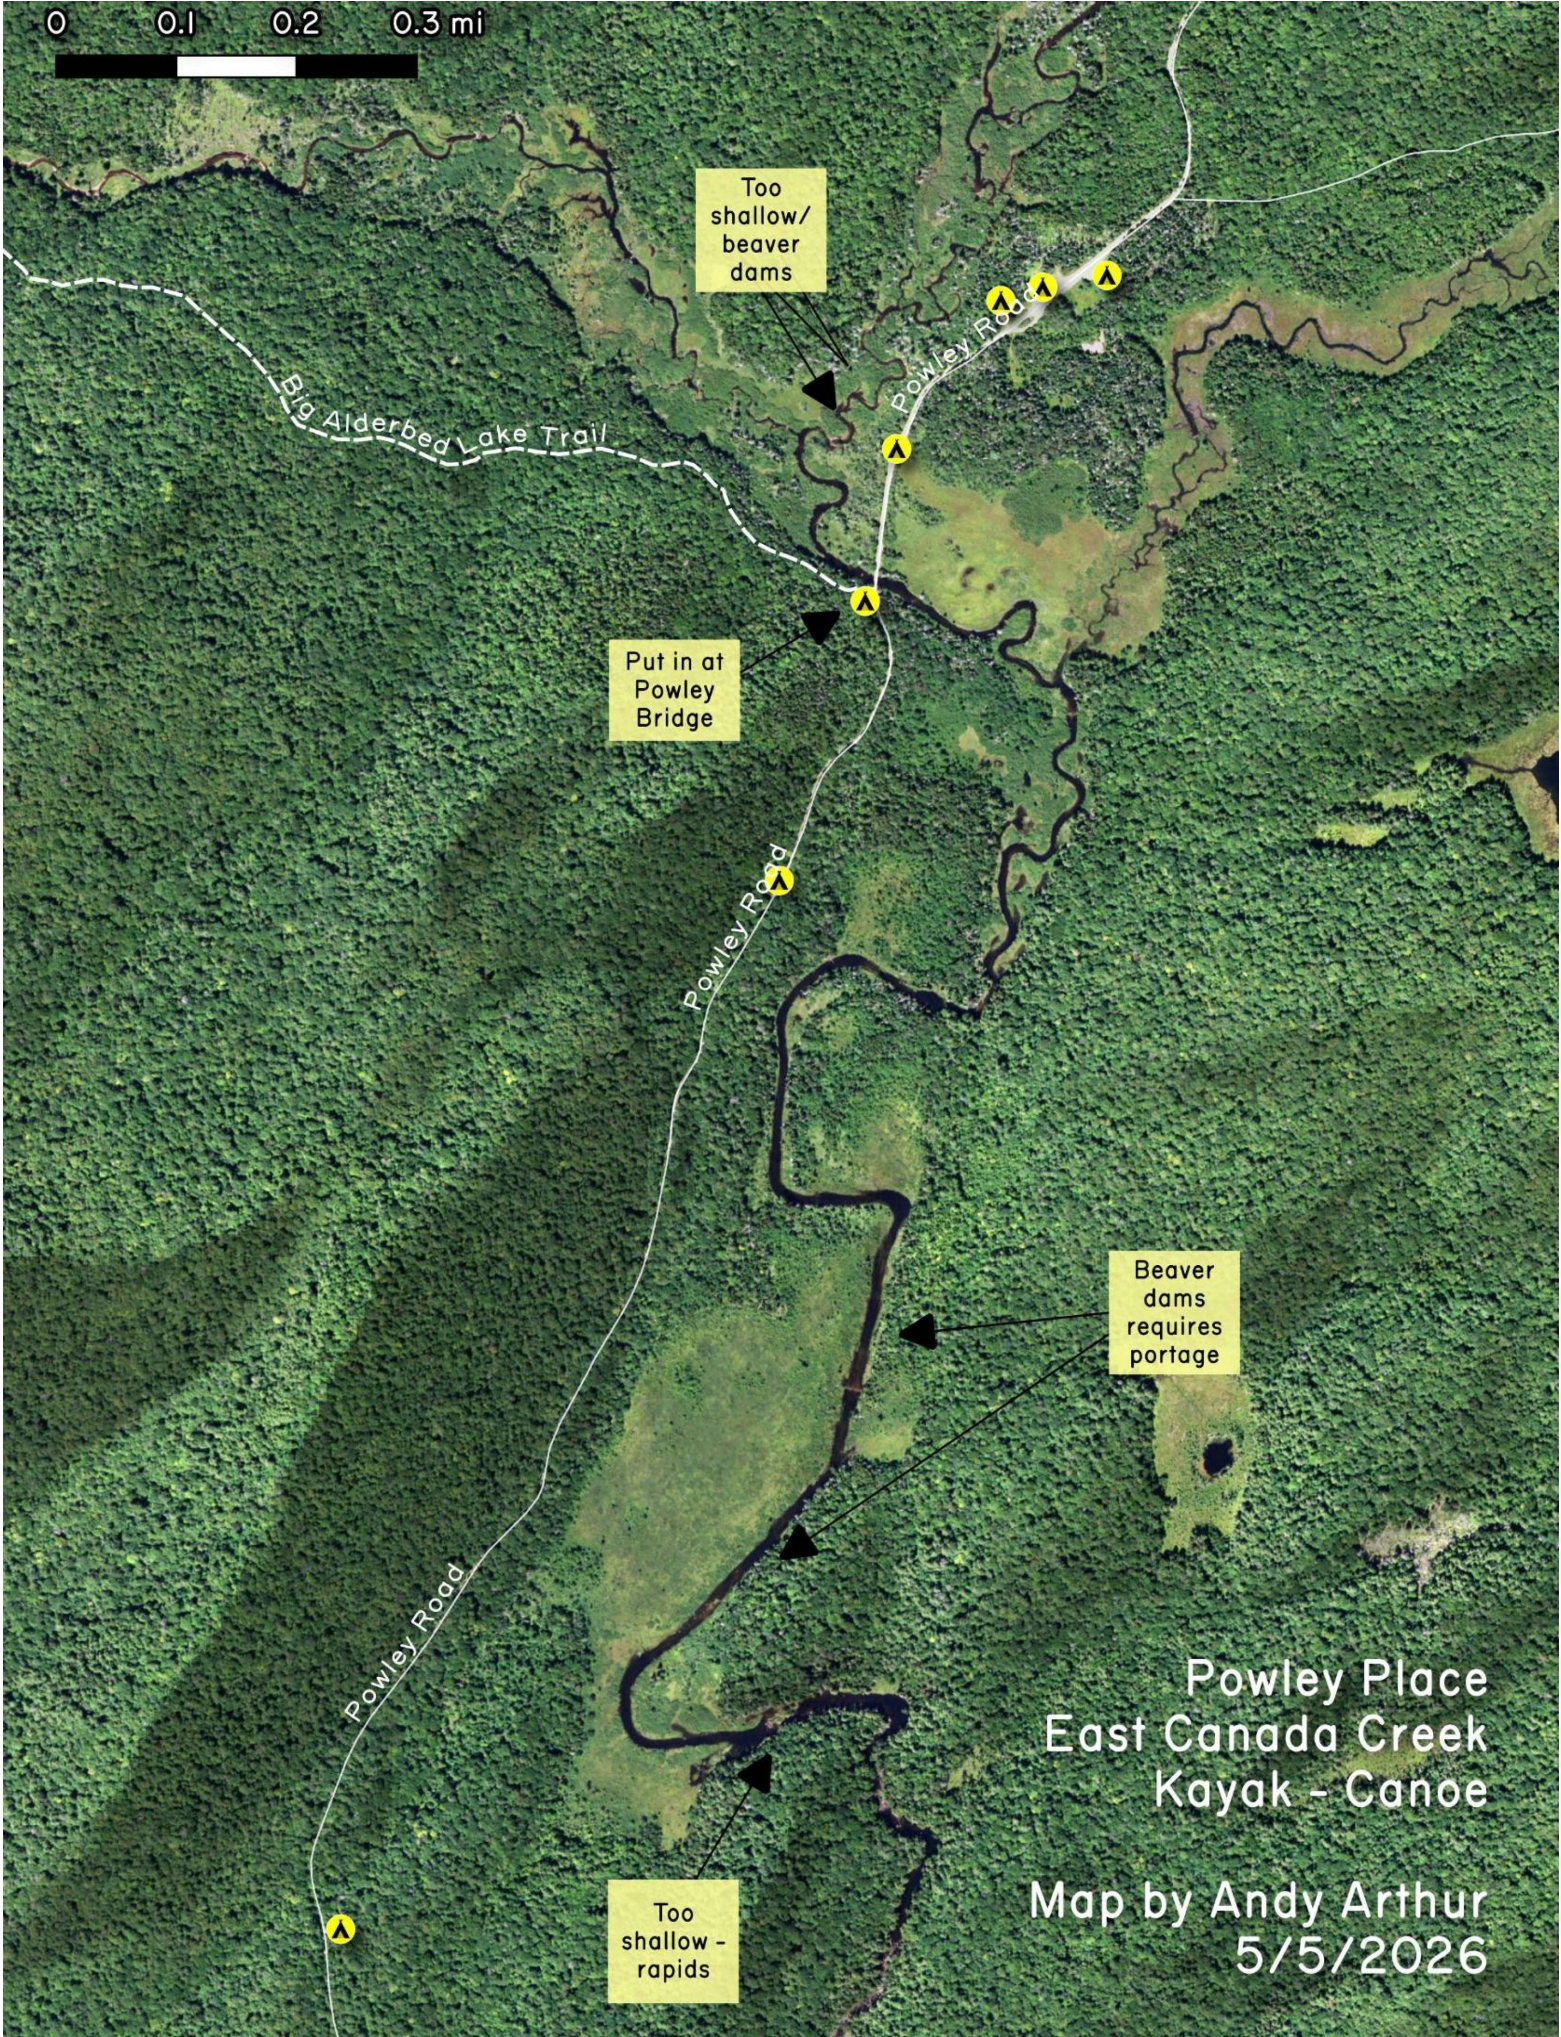

0 0.1 0.2 0.3 mi

Too shallow/
beaver
dams

Big Alderbed Lake Trail

Powley Road

Put in at
Powley
Bridge

Powley Road

Beaver
dams
requires
portage

Powley Road

Powley Place
East Canada Creek
Kayak - Canoe

Too shallow -
rapids

Map by Andy Arthur
5/5/2026