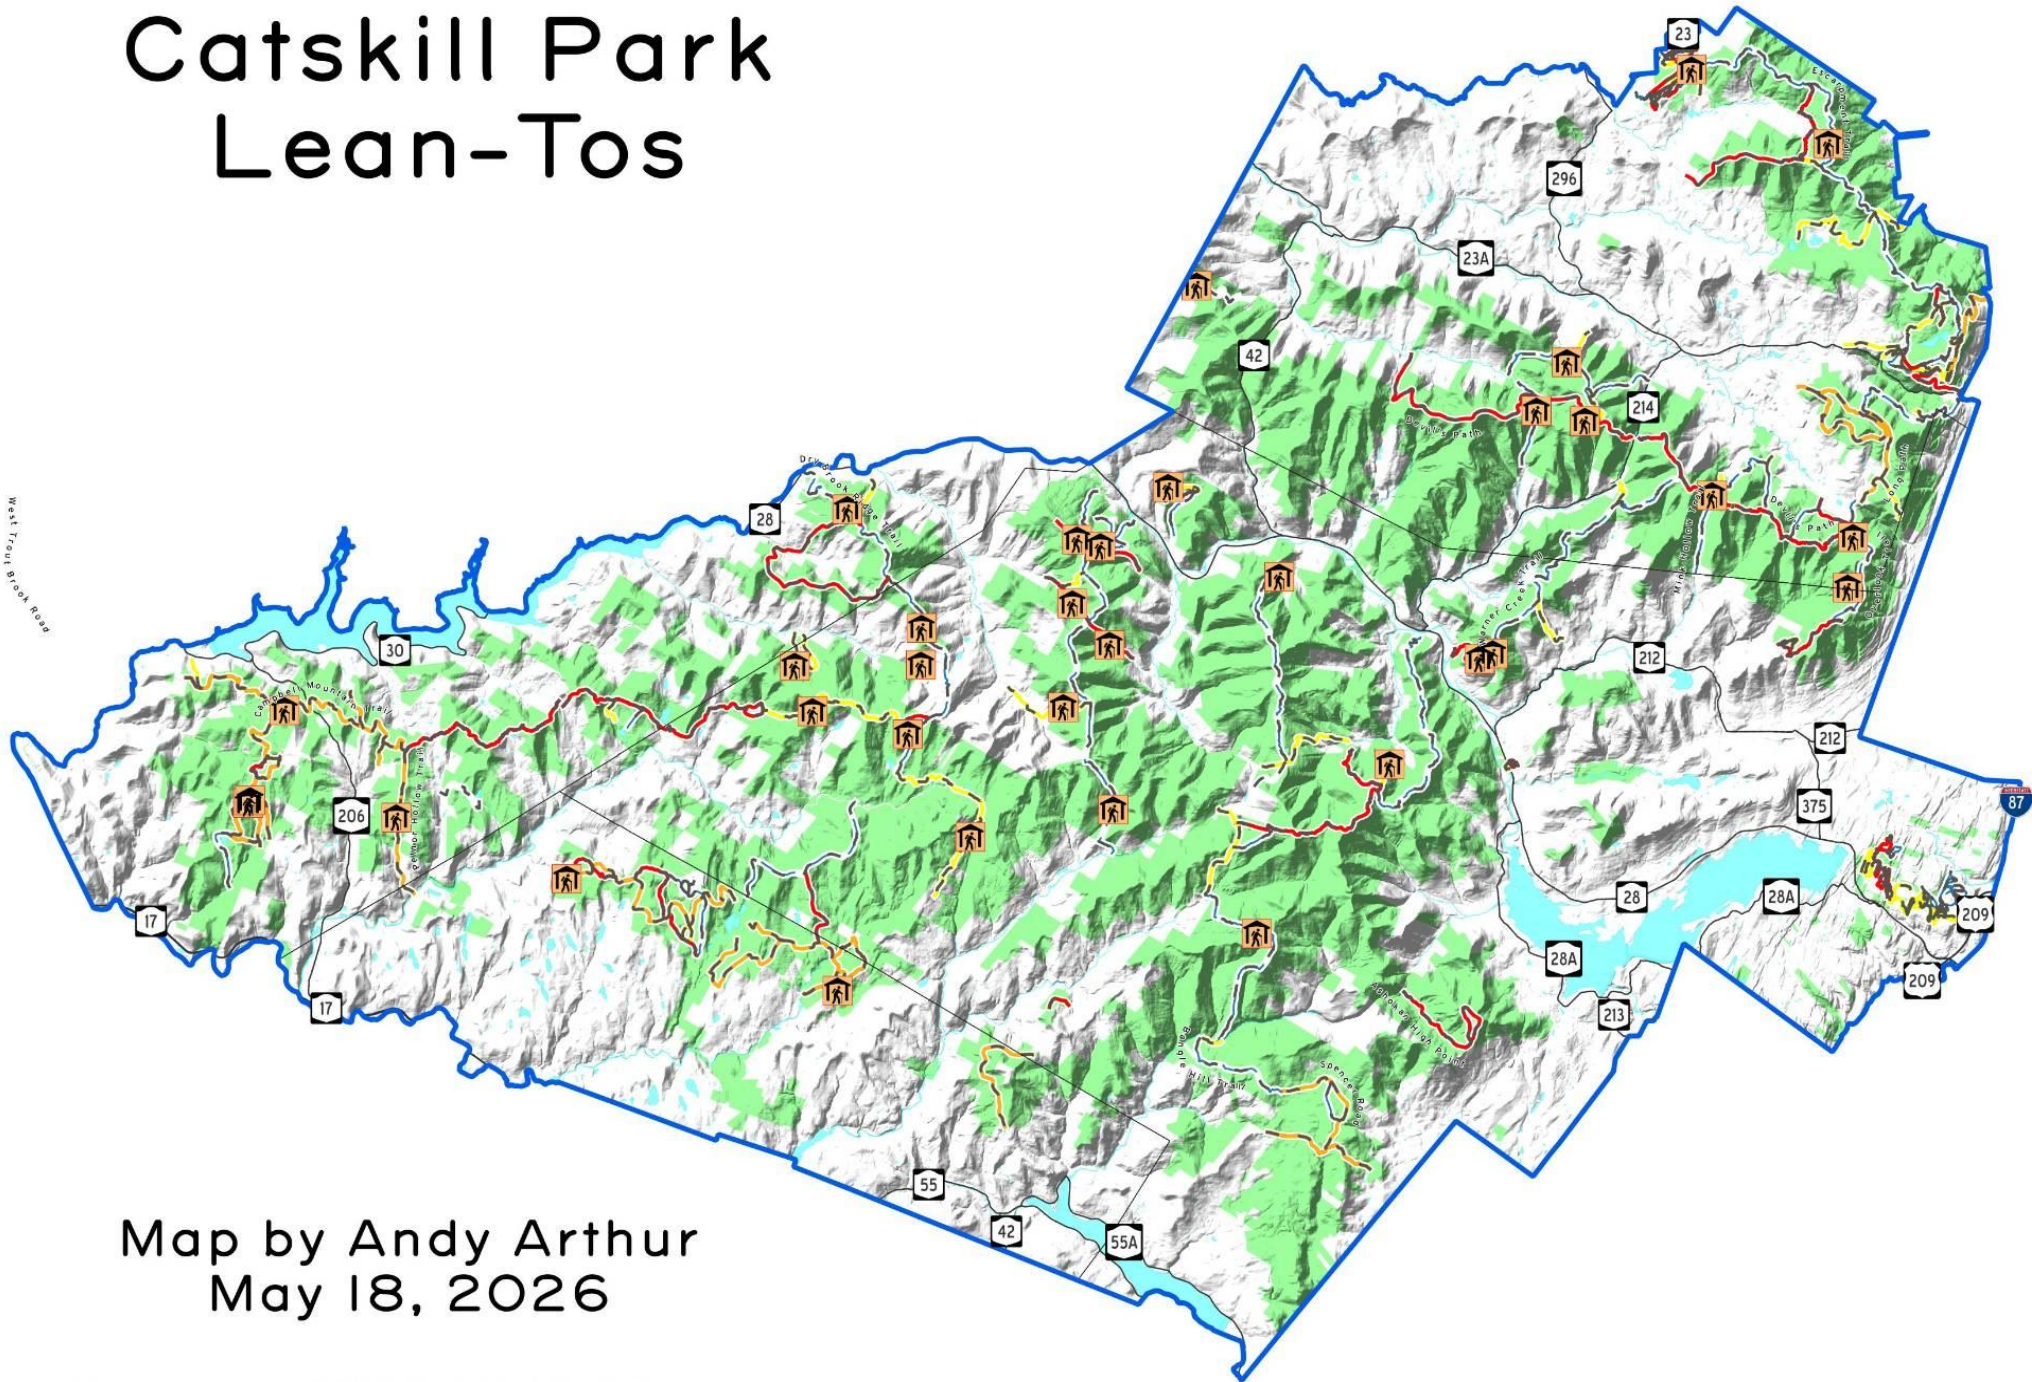

# Catskill Park Lean-Tos

Map by Andy Arthur  
May 18, 2026

Source: NYS DEC Maps