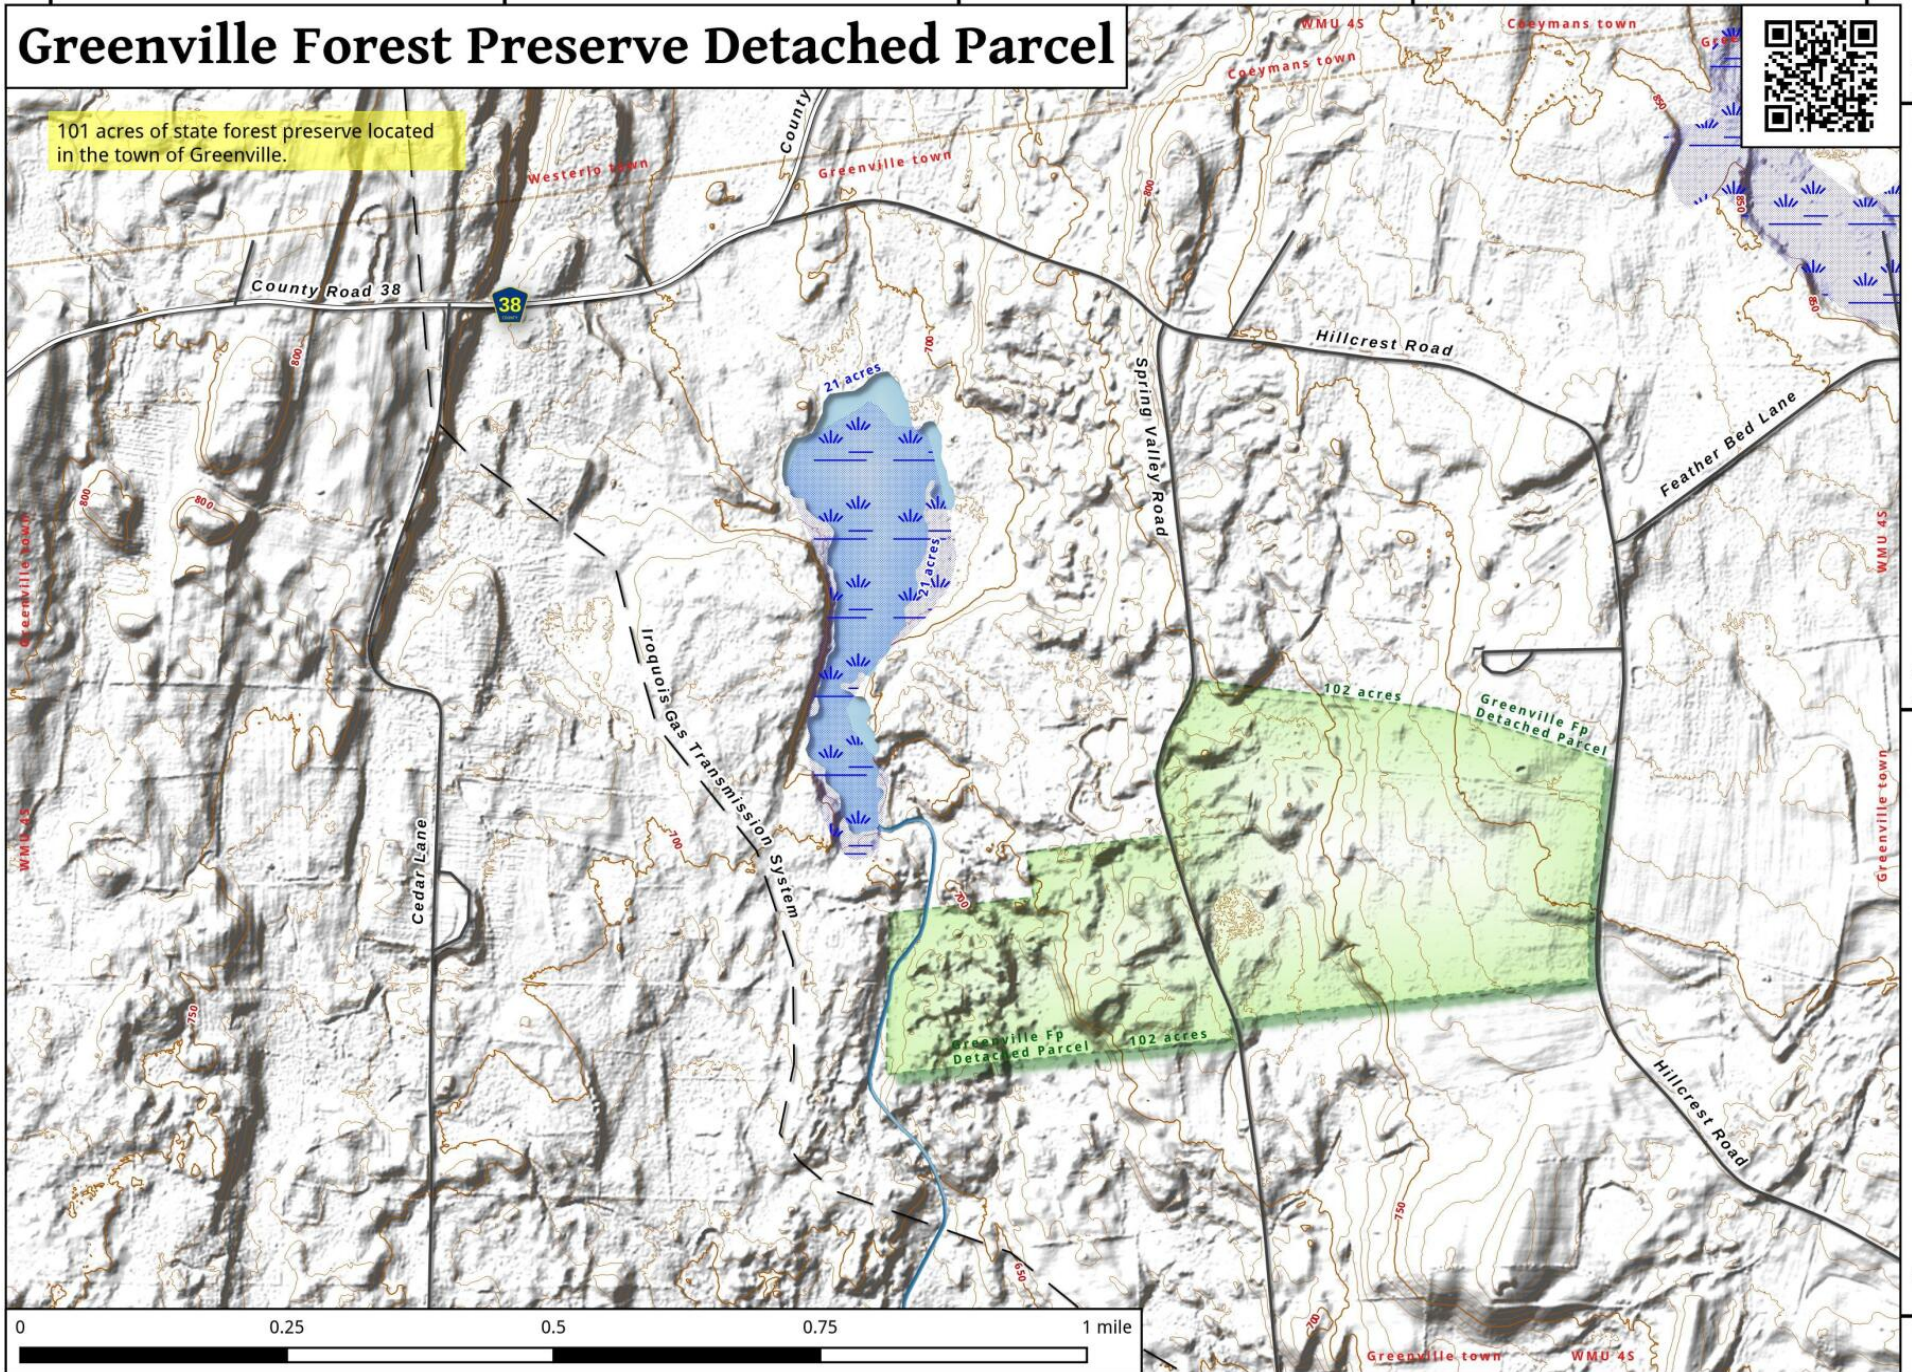

73°59'00"W

73°58'30"W

73°58'00"W

73°57'30"W

73°57'00"W

Greenville Forest Preserve Detached Parcel

101 acres of state forest preserve located in the town of Greenville.

42°26'30"N

42°26'00"N

42°25'30"N

Greenville Forest Preserve Detached Parcel Map, April 1, 2016 by AndyArthur.org in QGIS 2.14.1-Essen and Python. Street Map is Copyright © OpenStreetMap contributors, CC BY-SA. NYSDEC Data: DEM, Borders, ADK Wetlands, Trails, Assets. True North. 1 inch = 0.2 miles. Projection: NAD83 / UTM zone 18N. Coordinates: 30" WGS 84. Contours are 20 feet.