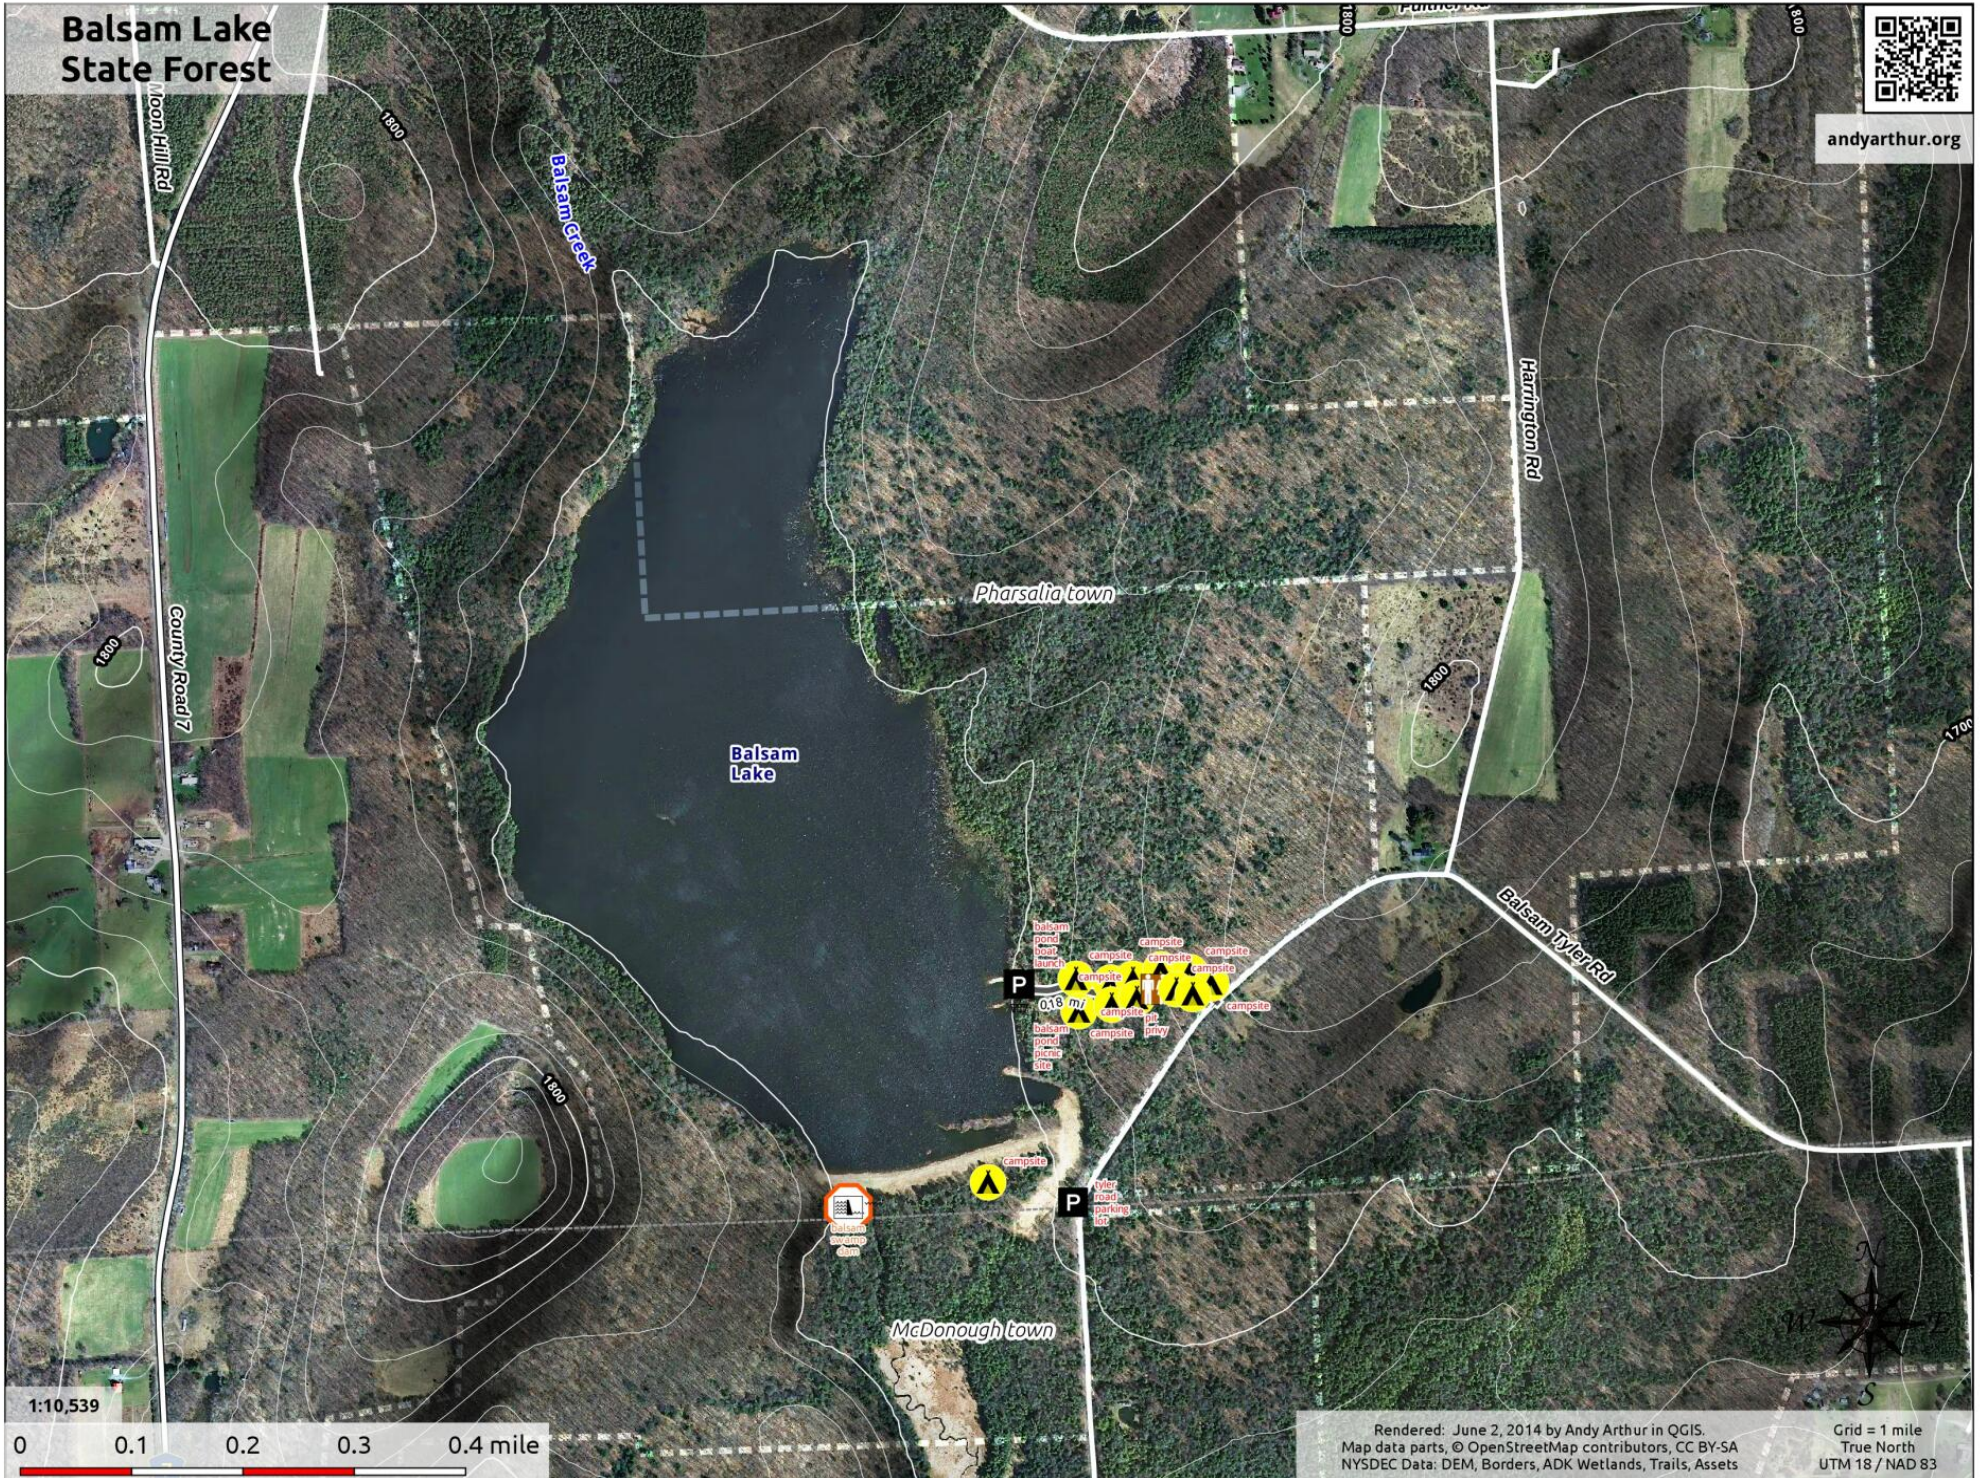

# Balsam Lake State Forest

andyarthur.org

1:10,539

0 0.1 0.2 0.3 0.4 mile

Rendered: June 2, 2014 by Andy Arthur in QGIS.  
Map data parts, © OpenStreetMap contributors, CC BY-SA  
NYSDEC Data: DEM, Borders, ADK Wetlands, Trails, Assets

Grid = 1 mile  
True North  
UTM 18 / NAD 83