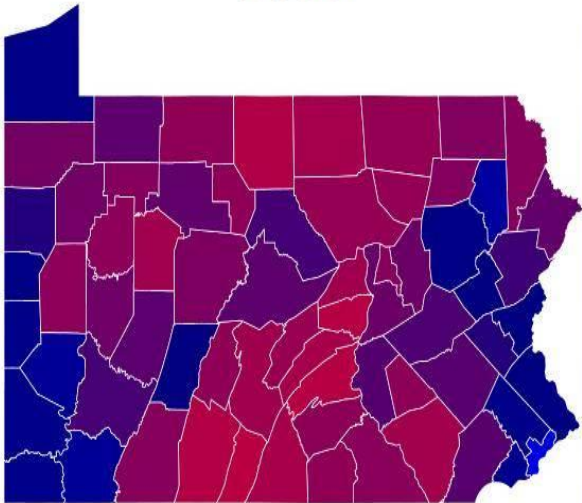

Pennsylvania Presidential Election, 2000-2020

2000

2004

2008

2012

2016

2020