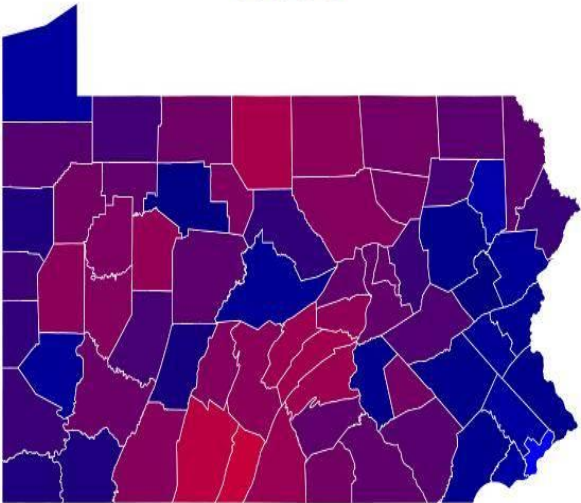

Pennsylvania Presidential Election, 2000-2020

2000

2004

2008

2012

2016

2020