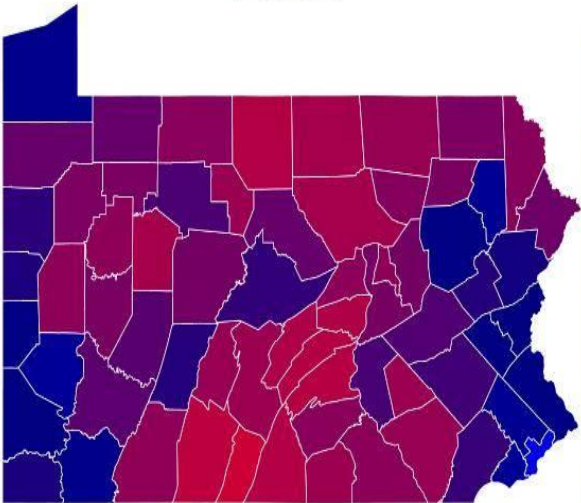

Pennsylvania Presidential Election, 2000-2020

2000

2004

2008

2012

2016

2020