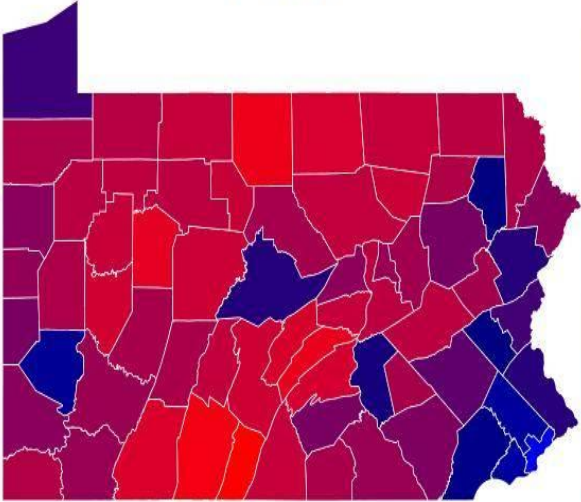

Pennsylvania Presidential Election, 2000-2020

2000

2004

2008

2012

2016

2020