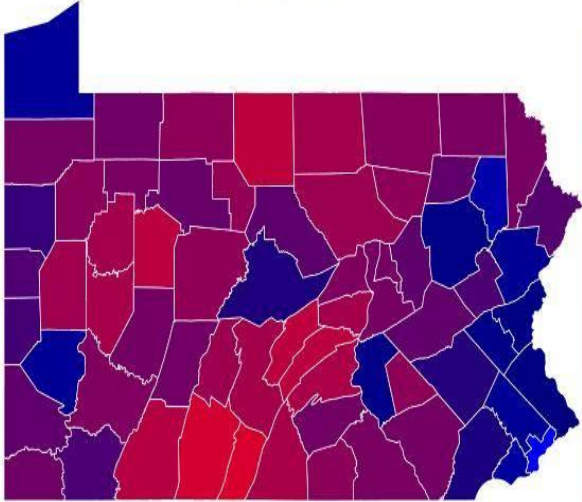

Pennsylvania Presidential Election, 2000-2020

2000

2004

2008

2012

2016

2020