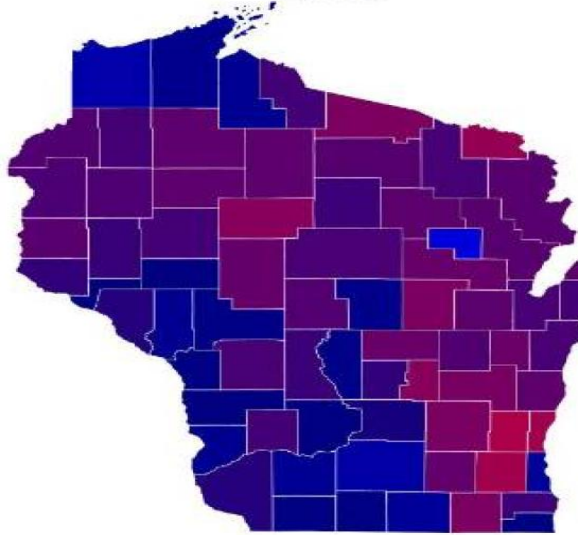

Wisconsin Presidential Election, 2000-2020

2000

2004

2008

2012

2016

2020