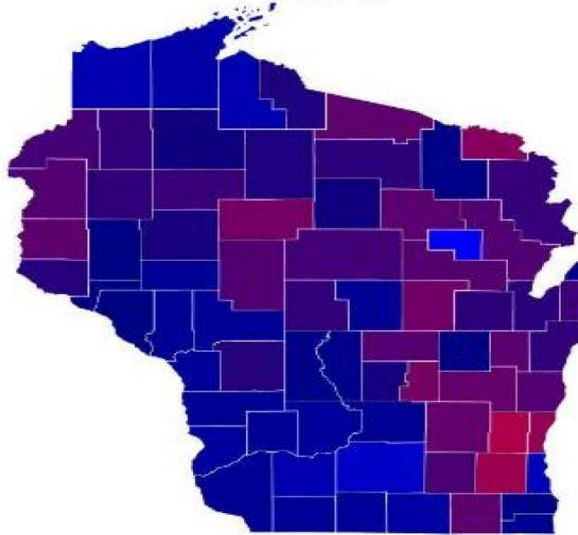

Wisconsin Presidential Election, 2000-2020

2000

2004

2008

2012

2016

2020