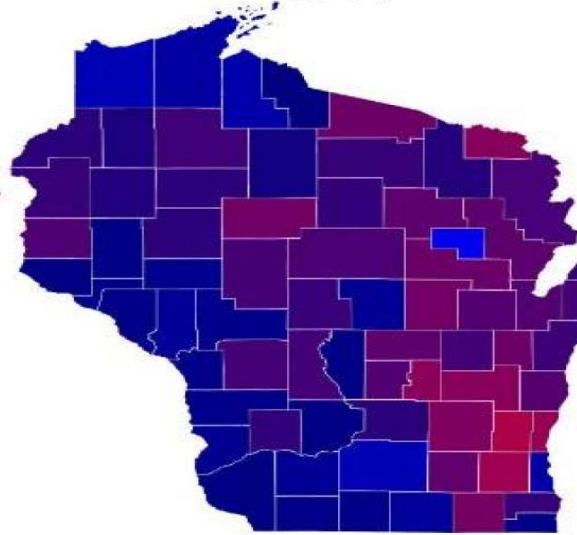

Wisconsin Presidential Election, 2000-2020

2000

2004

2008

2012

2016

2020