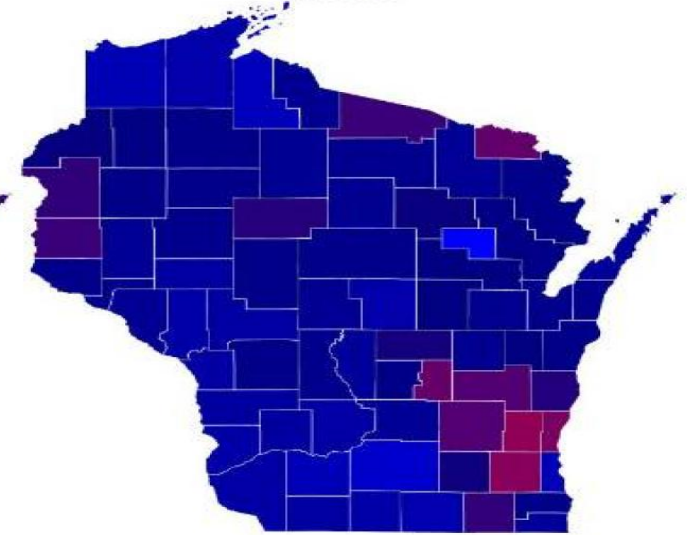

Wisconsin Presidential Election, 2000-2020

2000

2004

2008

2012

2016

2020