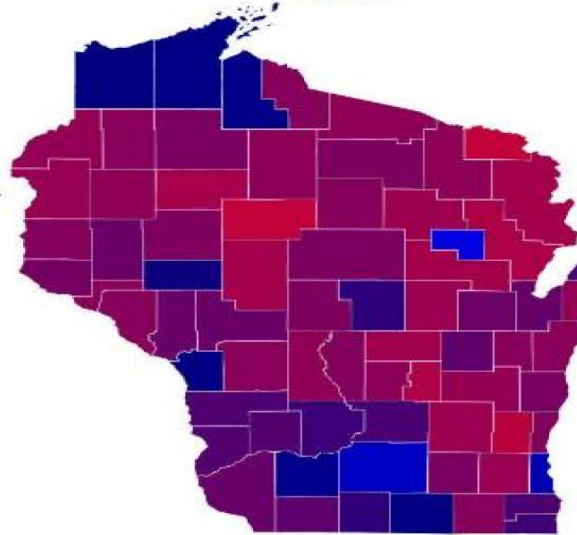

Wisconsin Presidential Election, 2000-2020

2000

2004

2008

2012

2016

2020