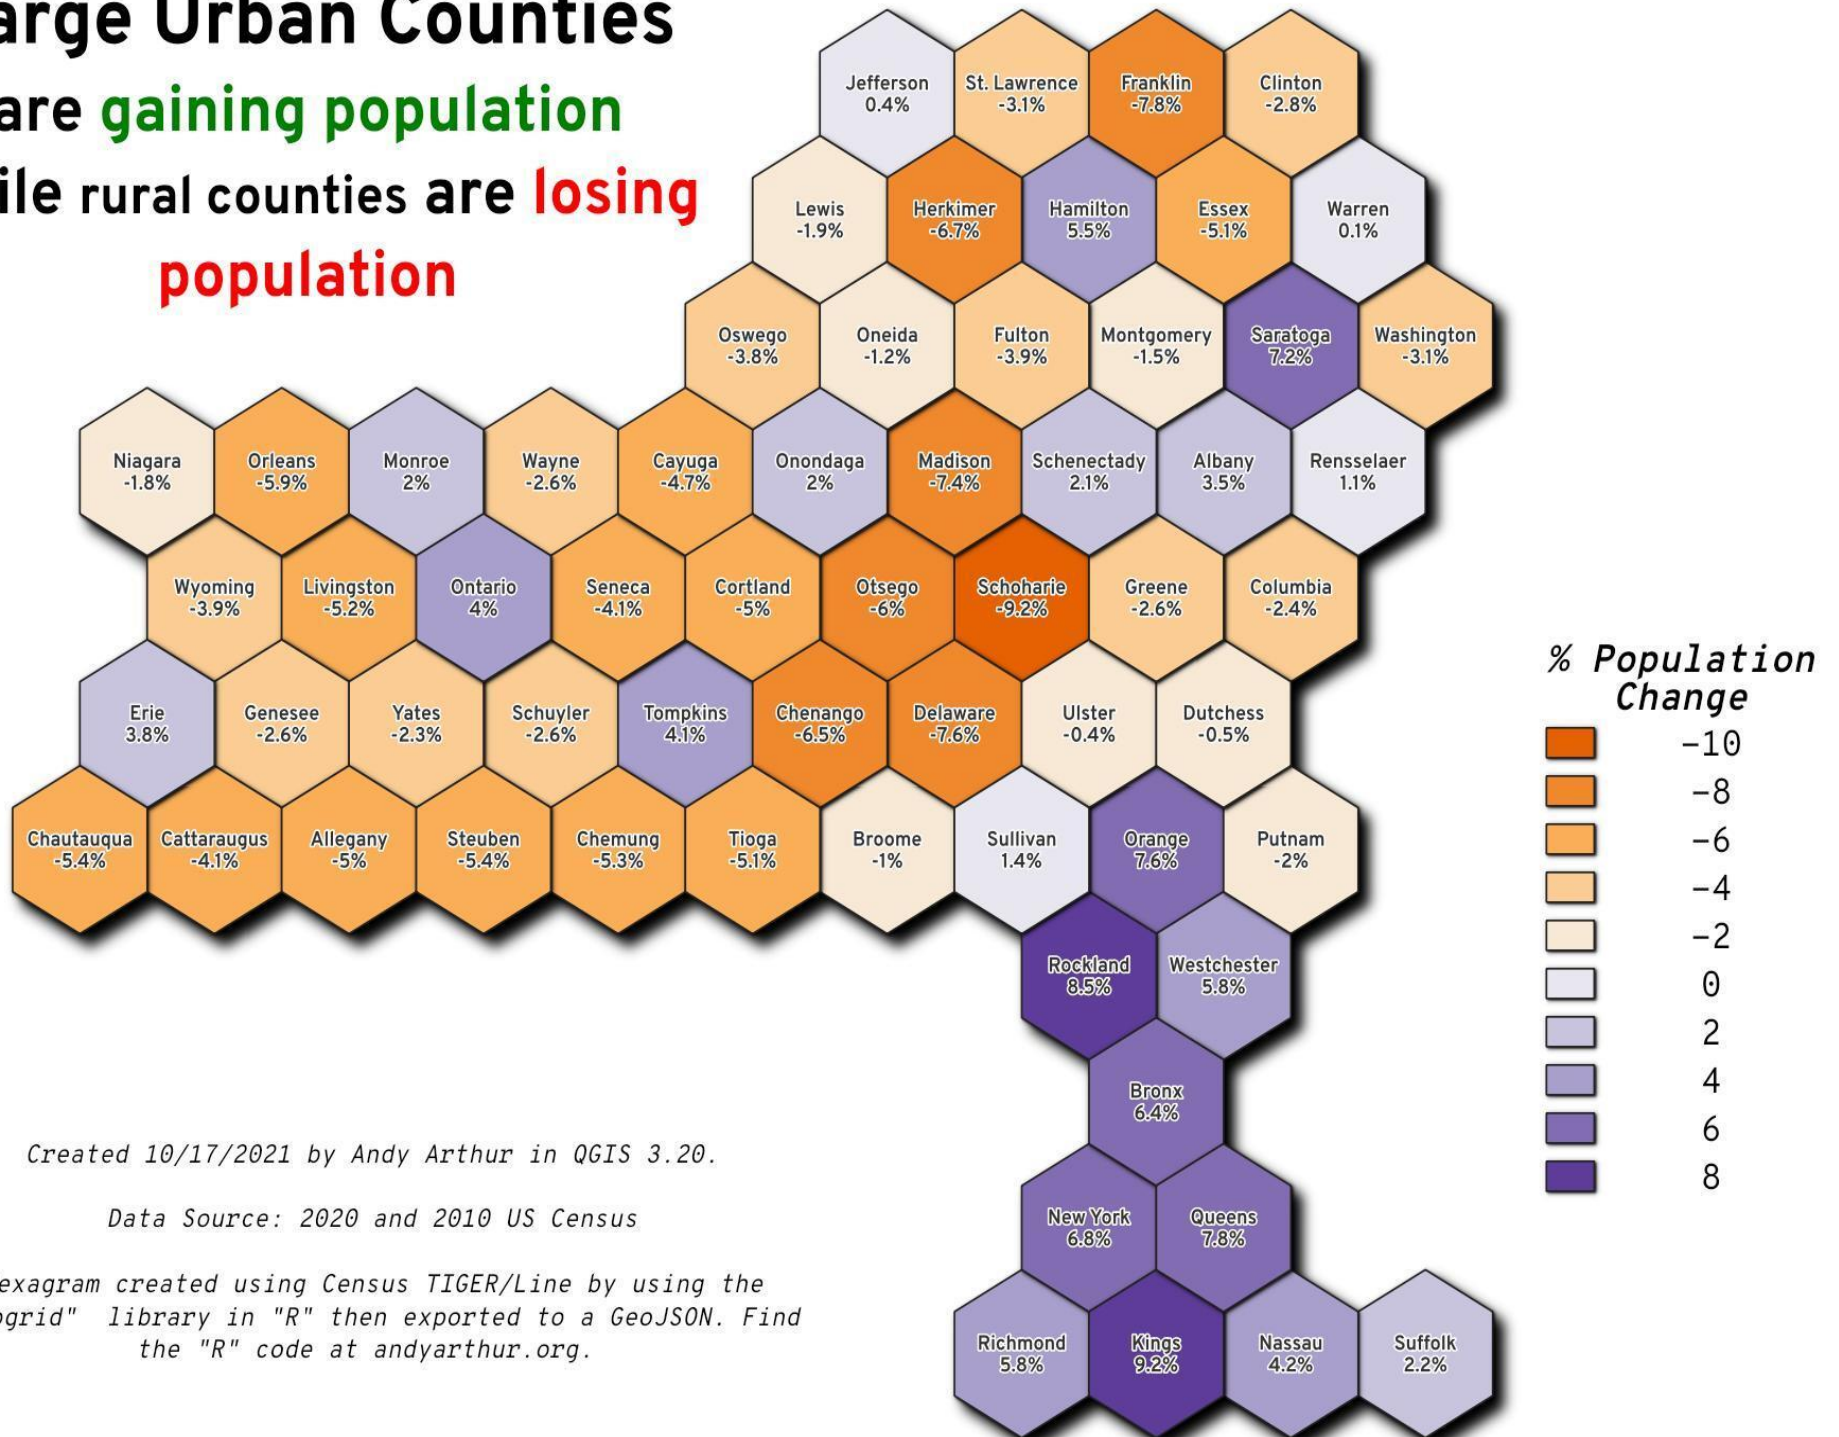

# Large Urban Counties

are **gaining population**

while rural counties are **losing population**

Created 10/17/2021 by Andy Arthur in QGIS 3.20.

Data Source: 2020 and 2010 US Census

Hexagram created using Census TIGER/Line by using the "geogrid" library in "R" then exported to a GeoJSON. Find the "R" code at [andyarthur.org](http://andyarthur.org).