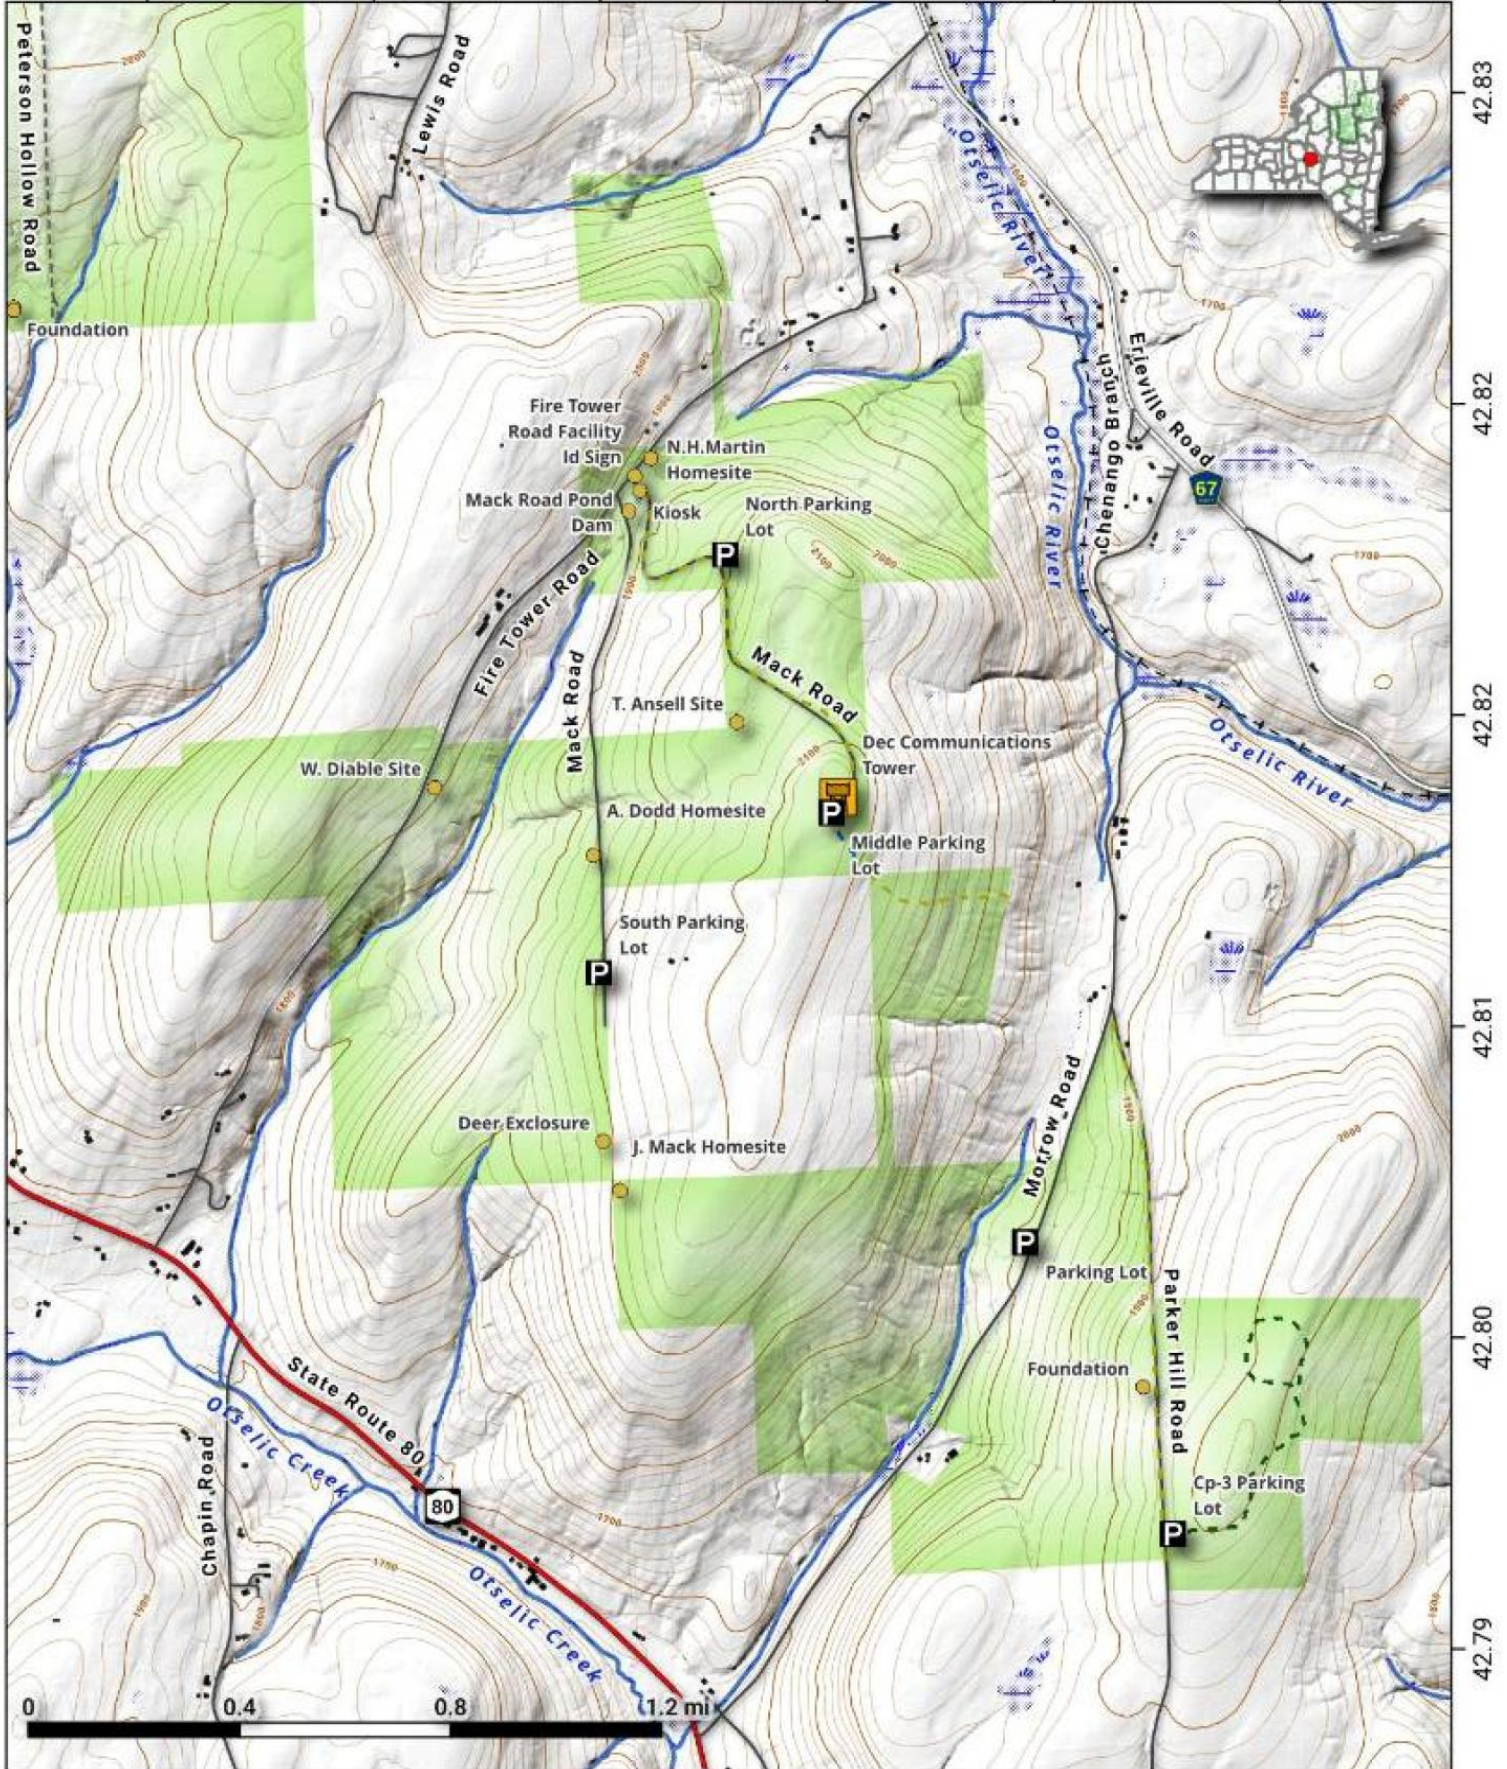

**Morrow Mountain State Forest.** Morrow Mountain is the highest point in Madison County. The fire tower, located at the high point in the county has long been removed, replaced by a State Police and DEC Communications tower which you can drive to but can't climb.

Map created by Andy Arthur on 6/13/2024 in QGIS 3.34.7-Prizren. Contains DEC Trails/Assets, Additional Campsites/Trails by Andy other data ©OpenStreetMap Data, OSM Maintainers. More maps at [andyarthur.org](http://andyarthur.org).

-75.78      -75.77      -75.76      -75.75      -75.74      -75.73

42.83  
42.82  
42.82  
42.81  
42.80  
42.79

0      0.4      0.8      1.2 mi