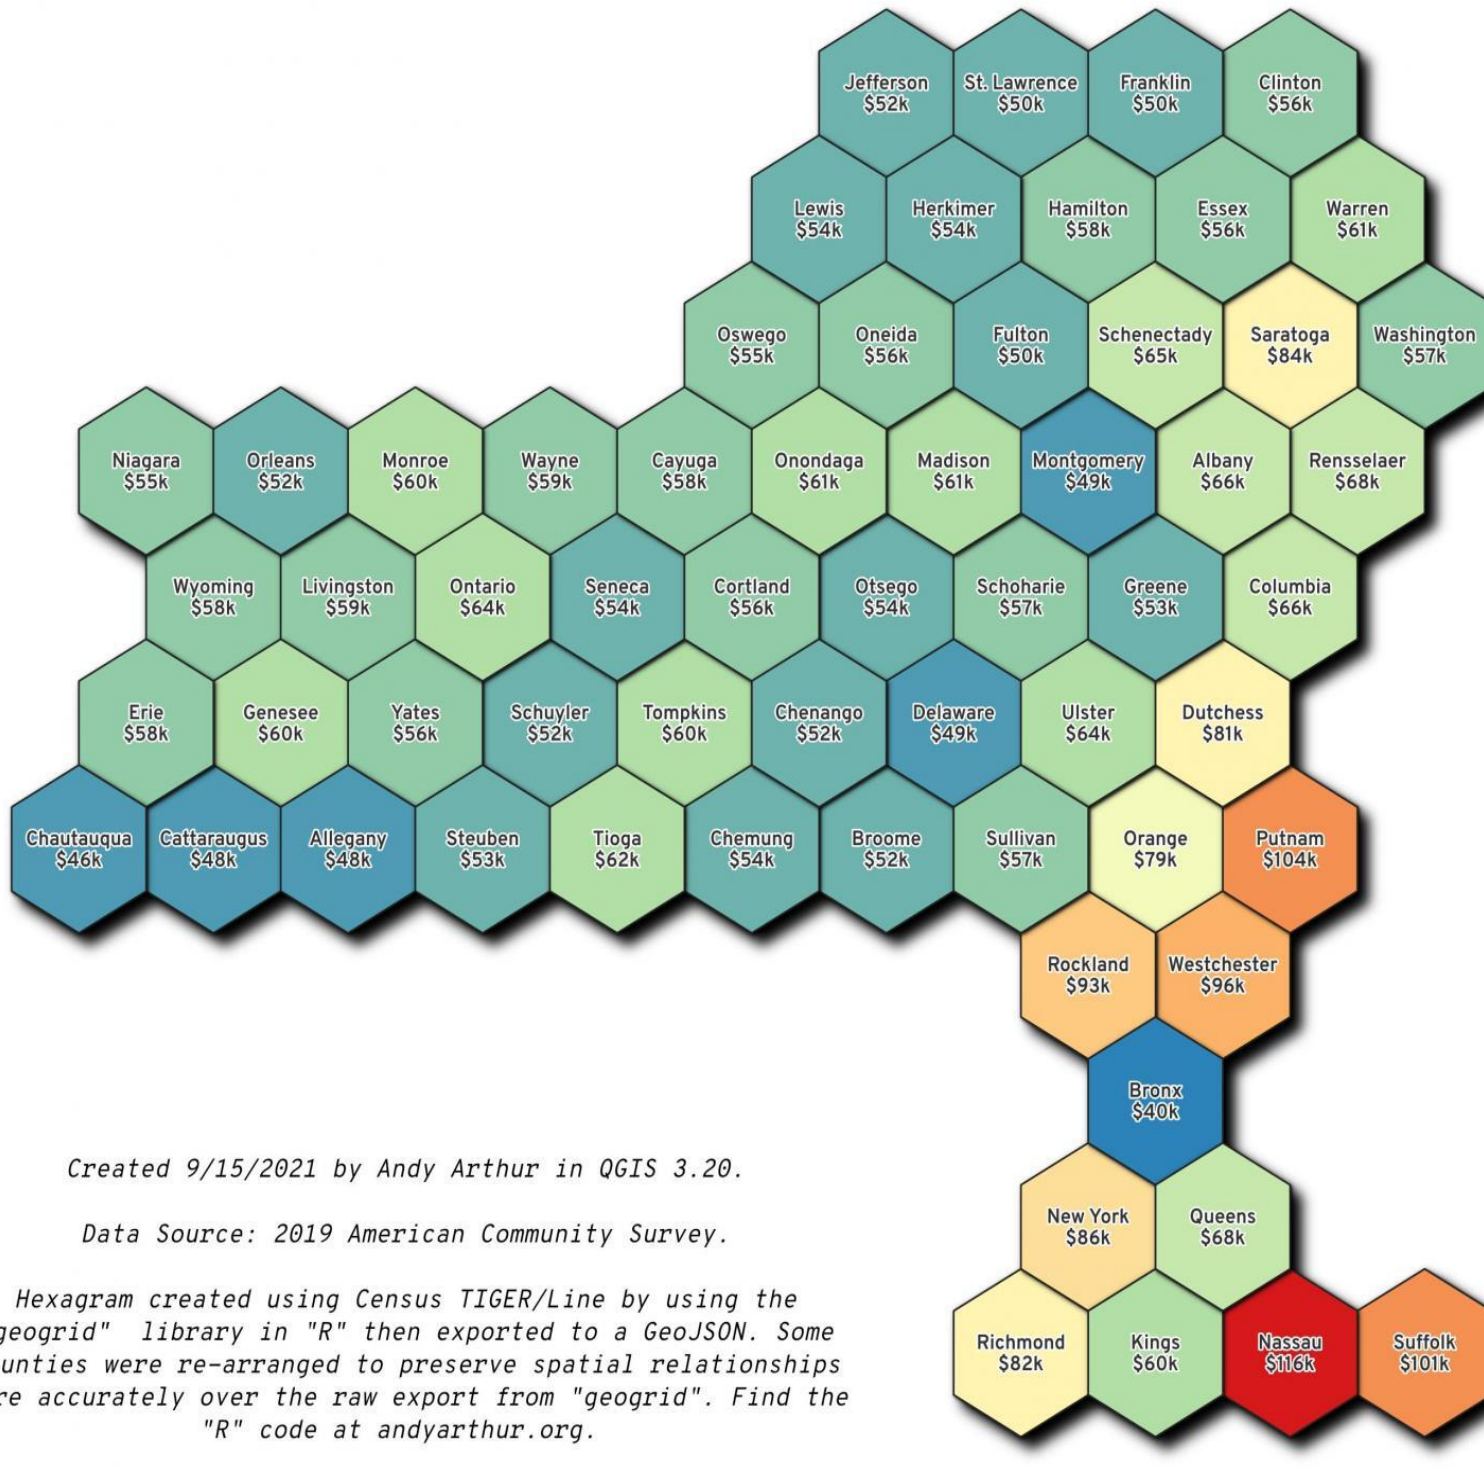

# Median Household Income

## New York State Counties

### Median Household Income

Created 9/15/2021 by Andy Arthur in QGIS 3.20.

Data Source: 2019 American Community Survey.

Hexagram created using Census TIGER/Line by using the "geogrid" library in "R" then exported to a GeoJSON. Some counties were re-arranged to preserve spatial relationships more accurately over the raw export from "geogrid". Find the "R" code at [andyarthur.org](http://andyarthur.org).