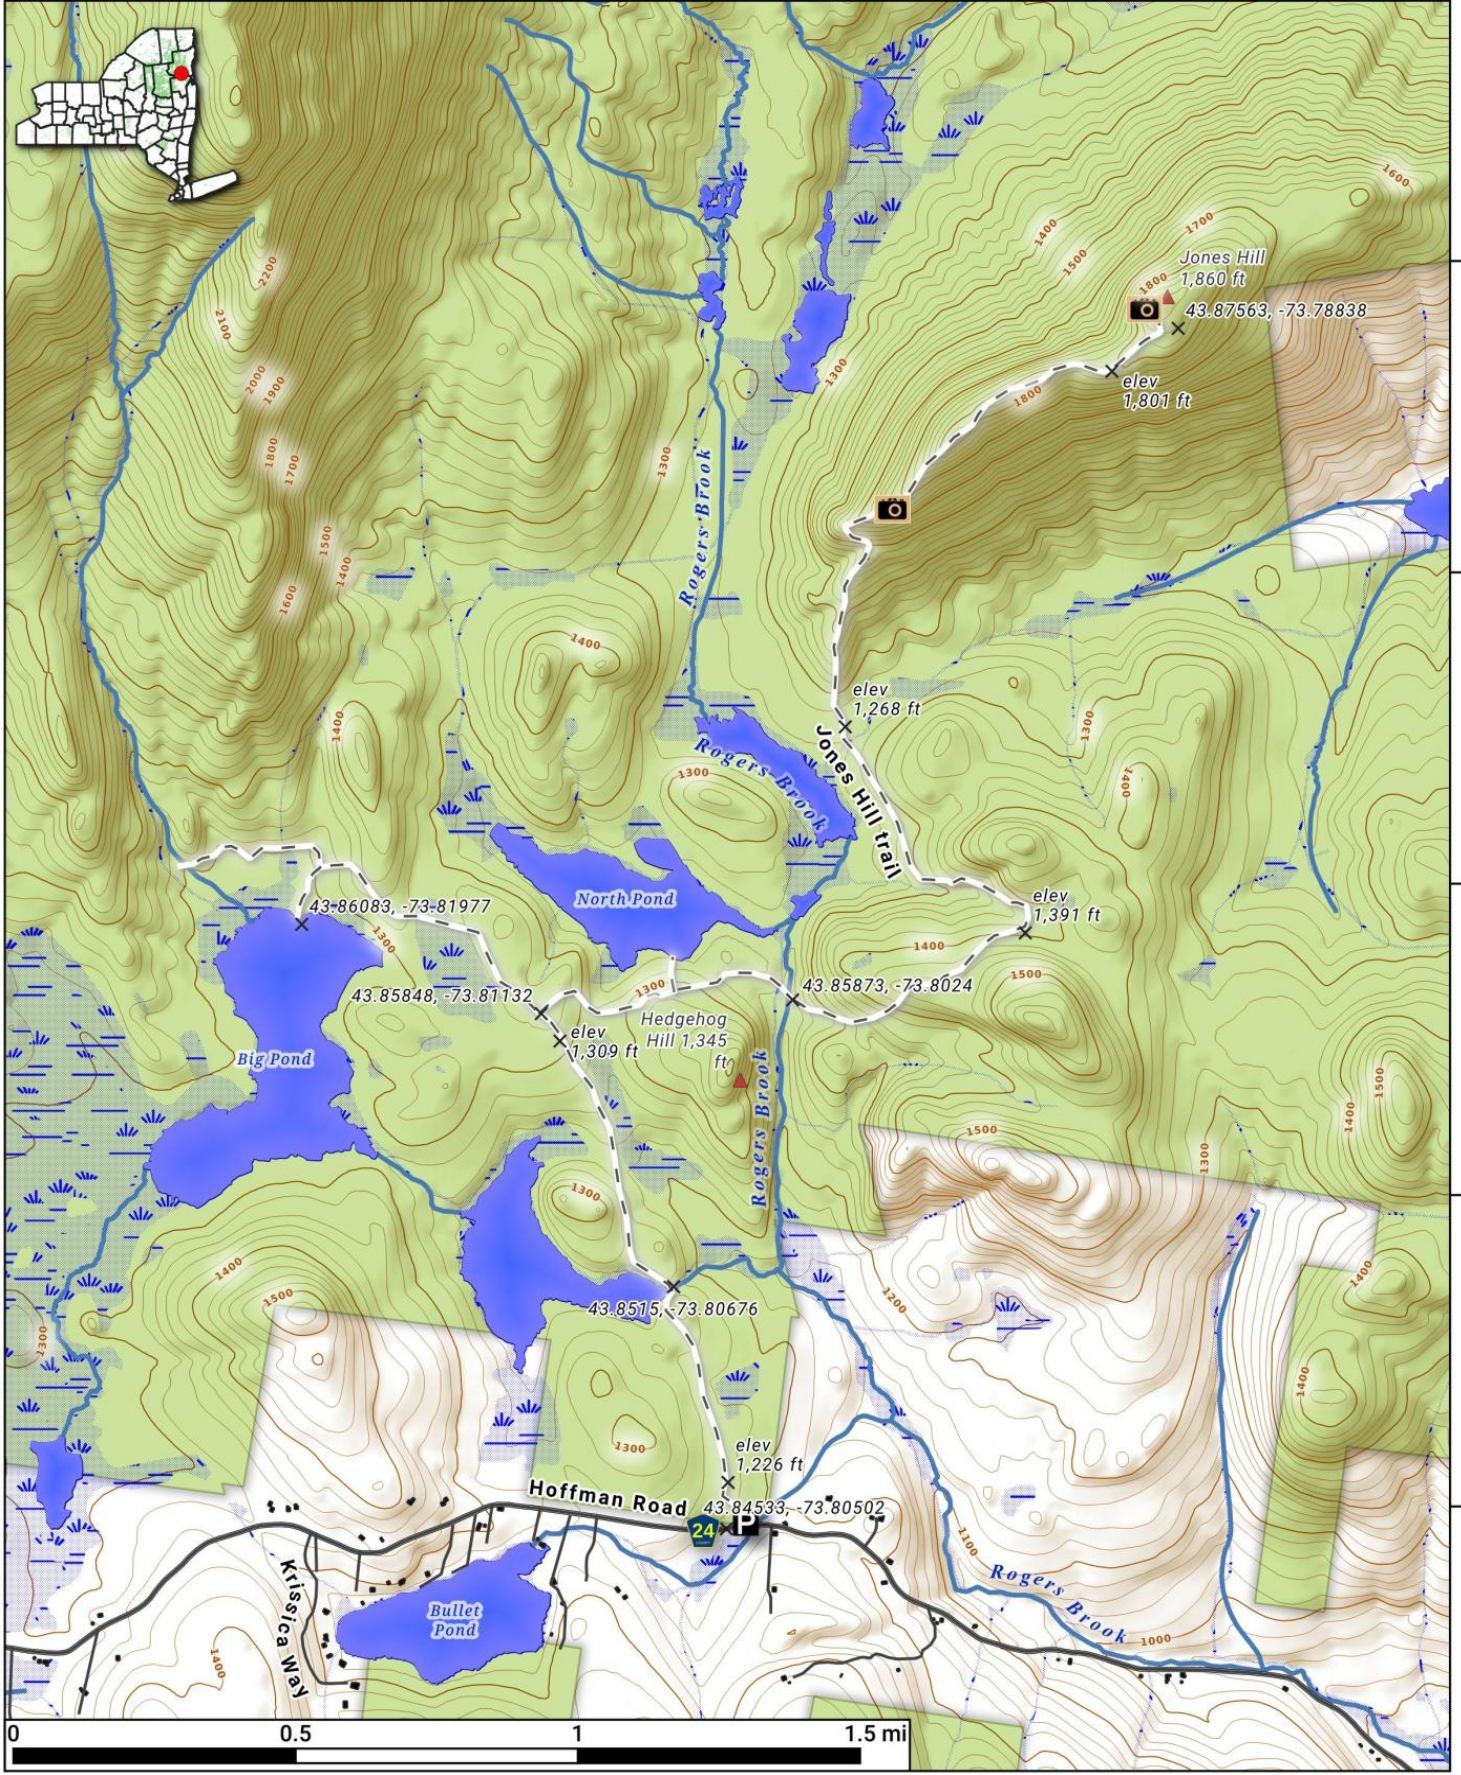

Jones Hill Trail in Hoffman Notch Wilderness. 7.7 mile hike where you gain 1,600 feet with views of the high peaks and several smaller ponds. More info here: tinyurl.com/jones-hill-hoffman

Map created by Andy Arthur on 12/28/2023 in QGIS 3.34.1-Prizren. Contains DEC Trails/Assets, Additional Campsites/Trails by Andy other data ©OpenStreetMap Data, OSM Maintainers. More maps at andyarthur.org.

-73.82 -73.82 -73.81 -73.80 -73.79 -73.78

43.88
43.87
43.86
43.85
43.85