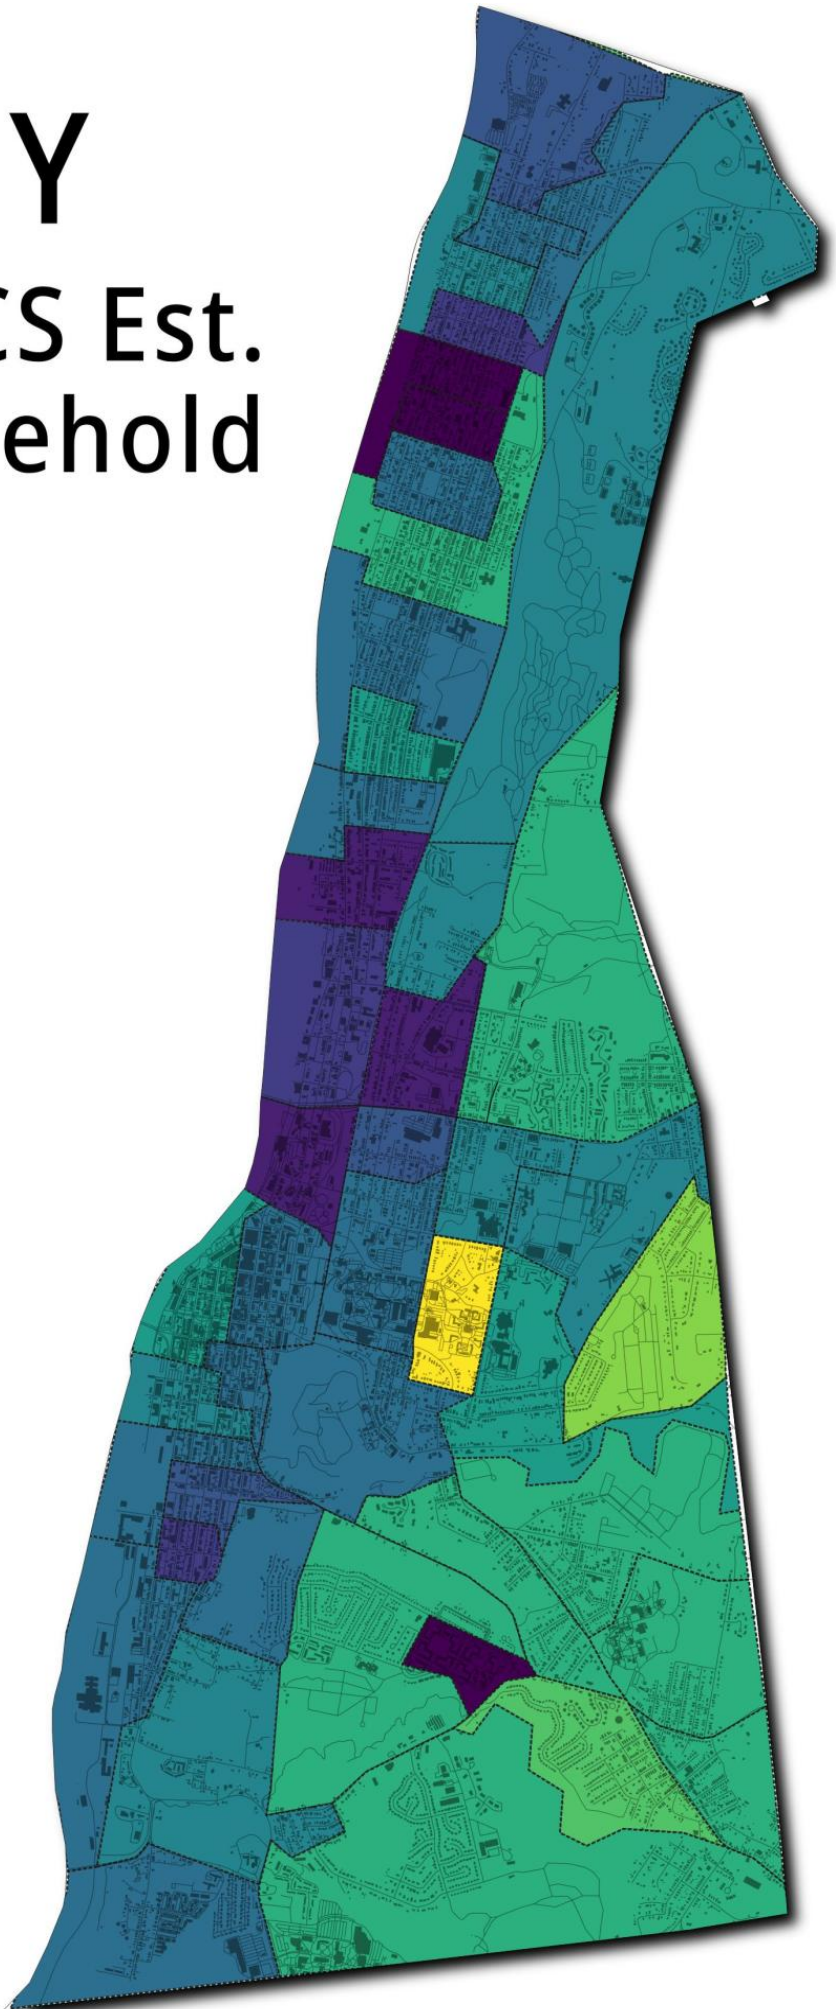

Troy, NY

2017-2022 ACS Est. Median Household Income

Map by Andy Arthur - December 11, 2023

Data Source:
2022 American Community Survey
5 year Block Group Estimates (Interpolated)

Map may be used for any purpose, no
copyright.