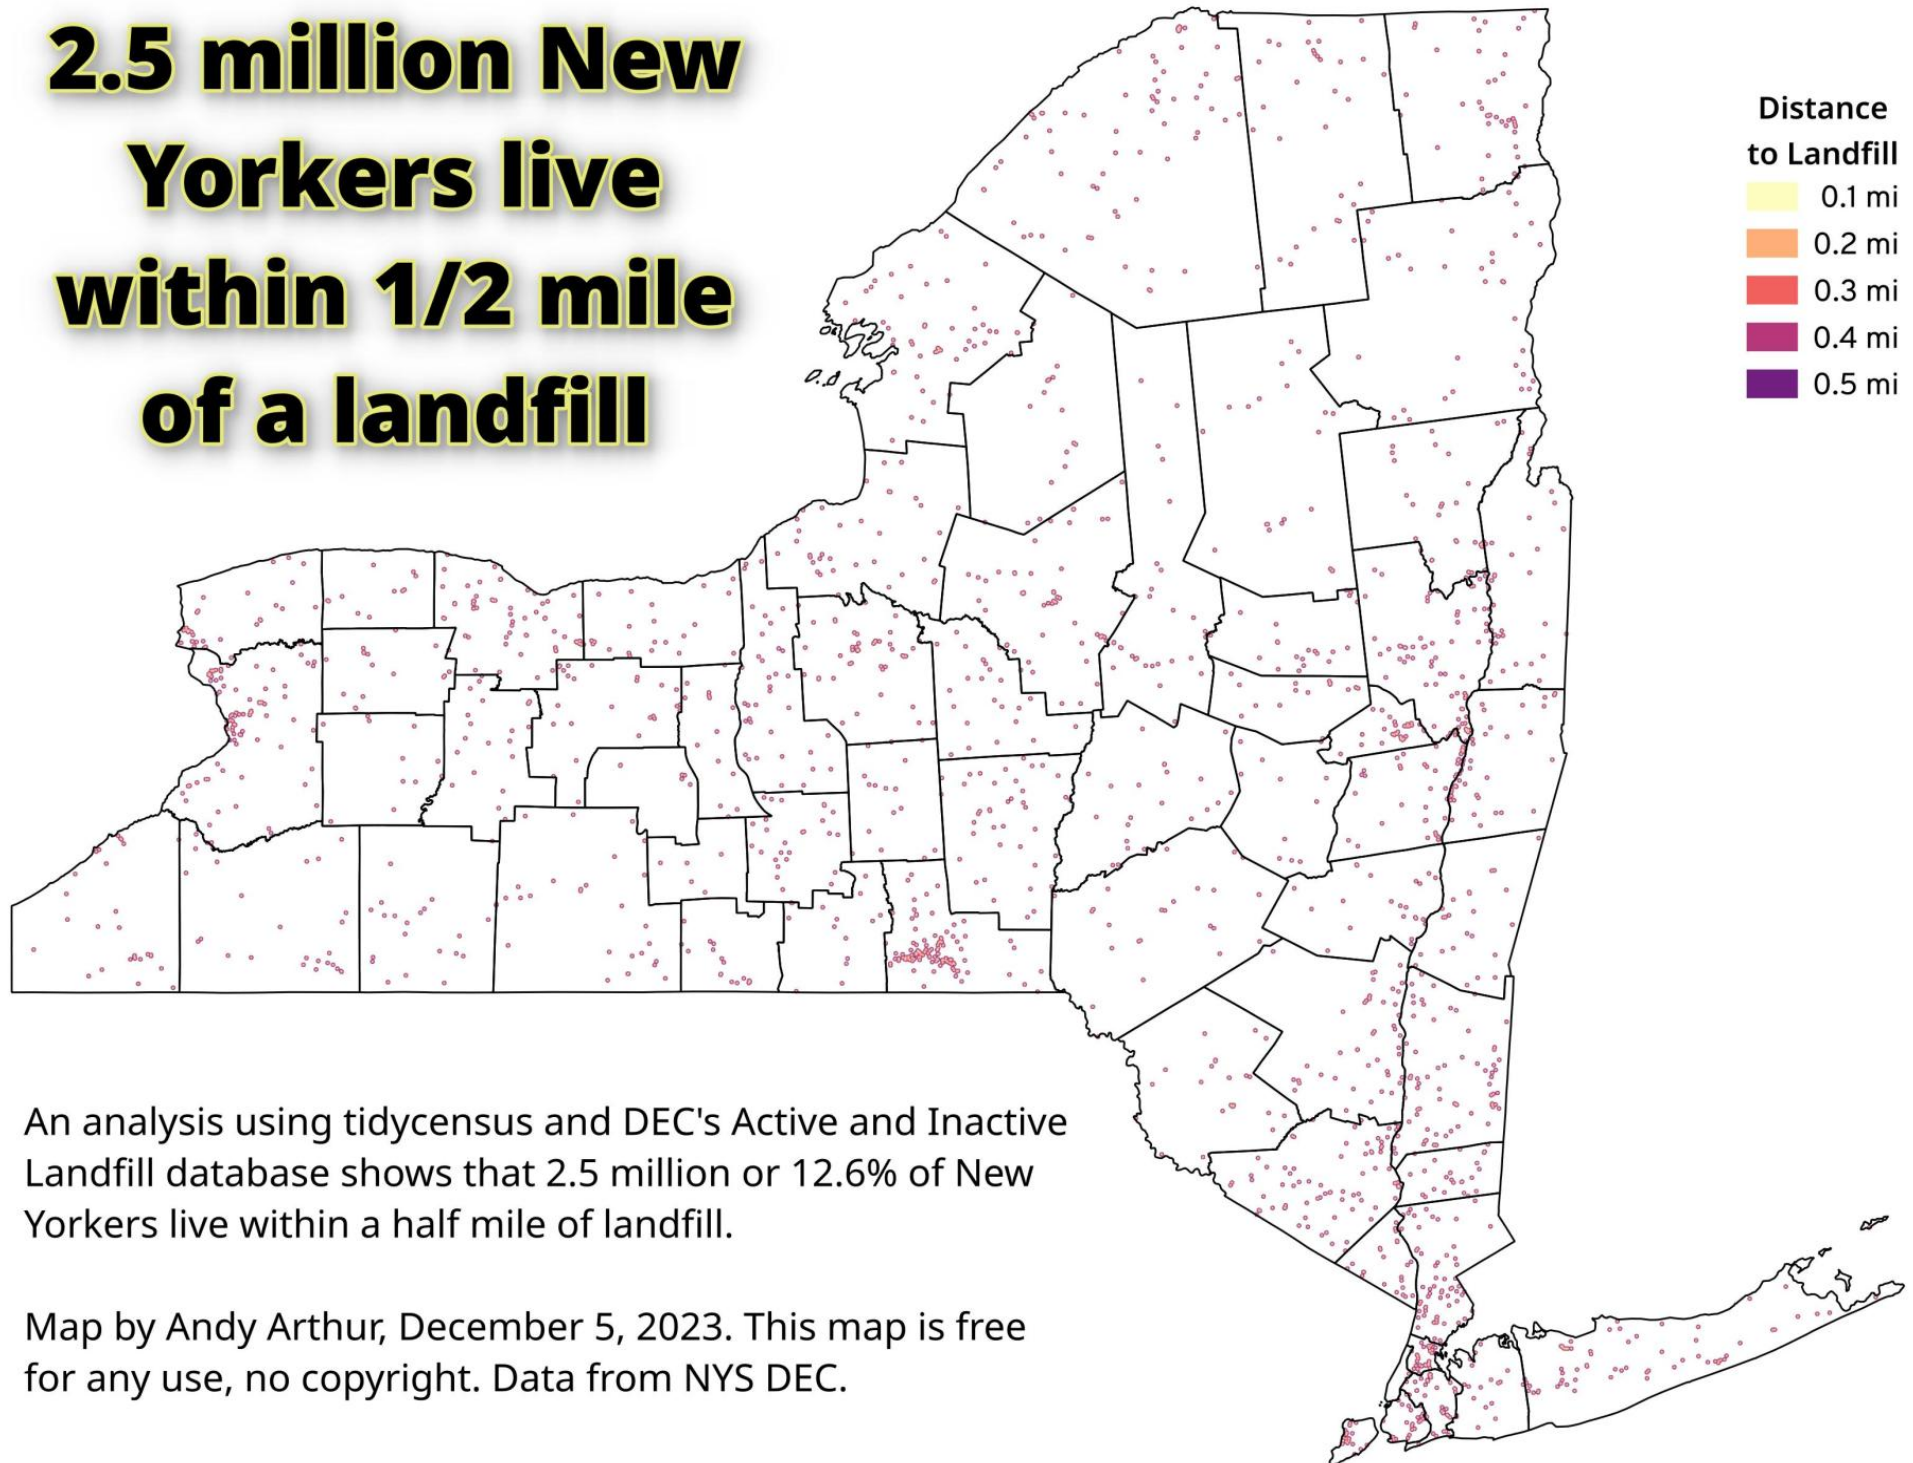

# 2.5 million New Yorkers live within 1/2 mile of a landfill

An analysis using tidycensus and DEC's Active and Inactive Landfill database shows that 2.5 million or 12.6% of New Yorkers live within a half mile of landfill.

Map by Andy Arthur, December 5, 2023. This map is free for any use, no copyright. Data from NYS DEC.