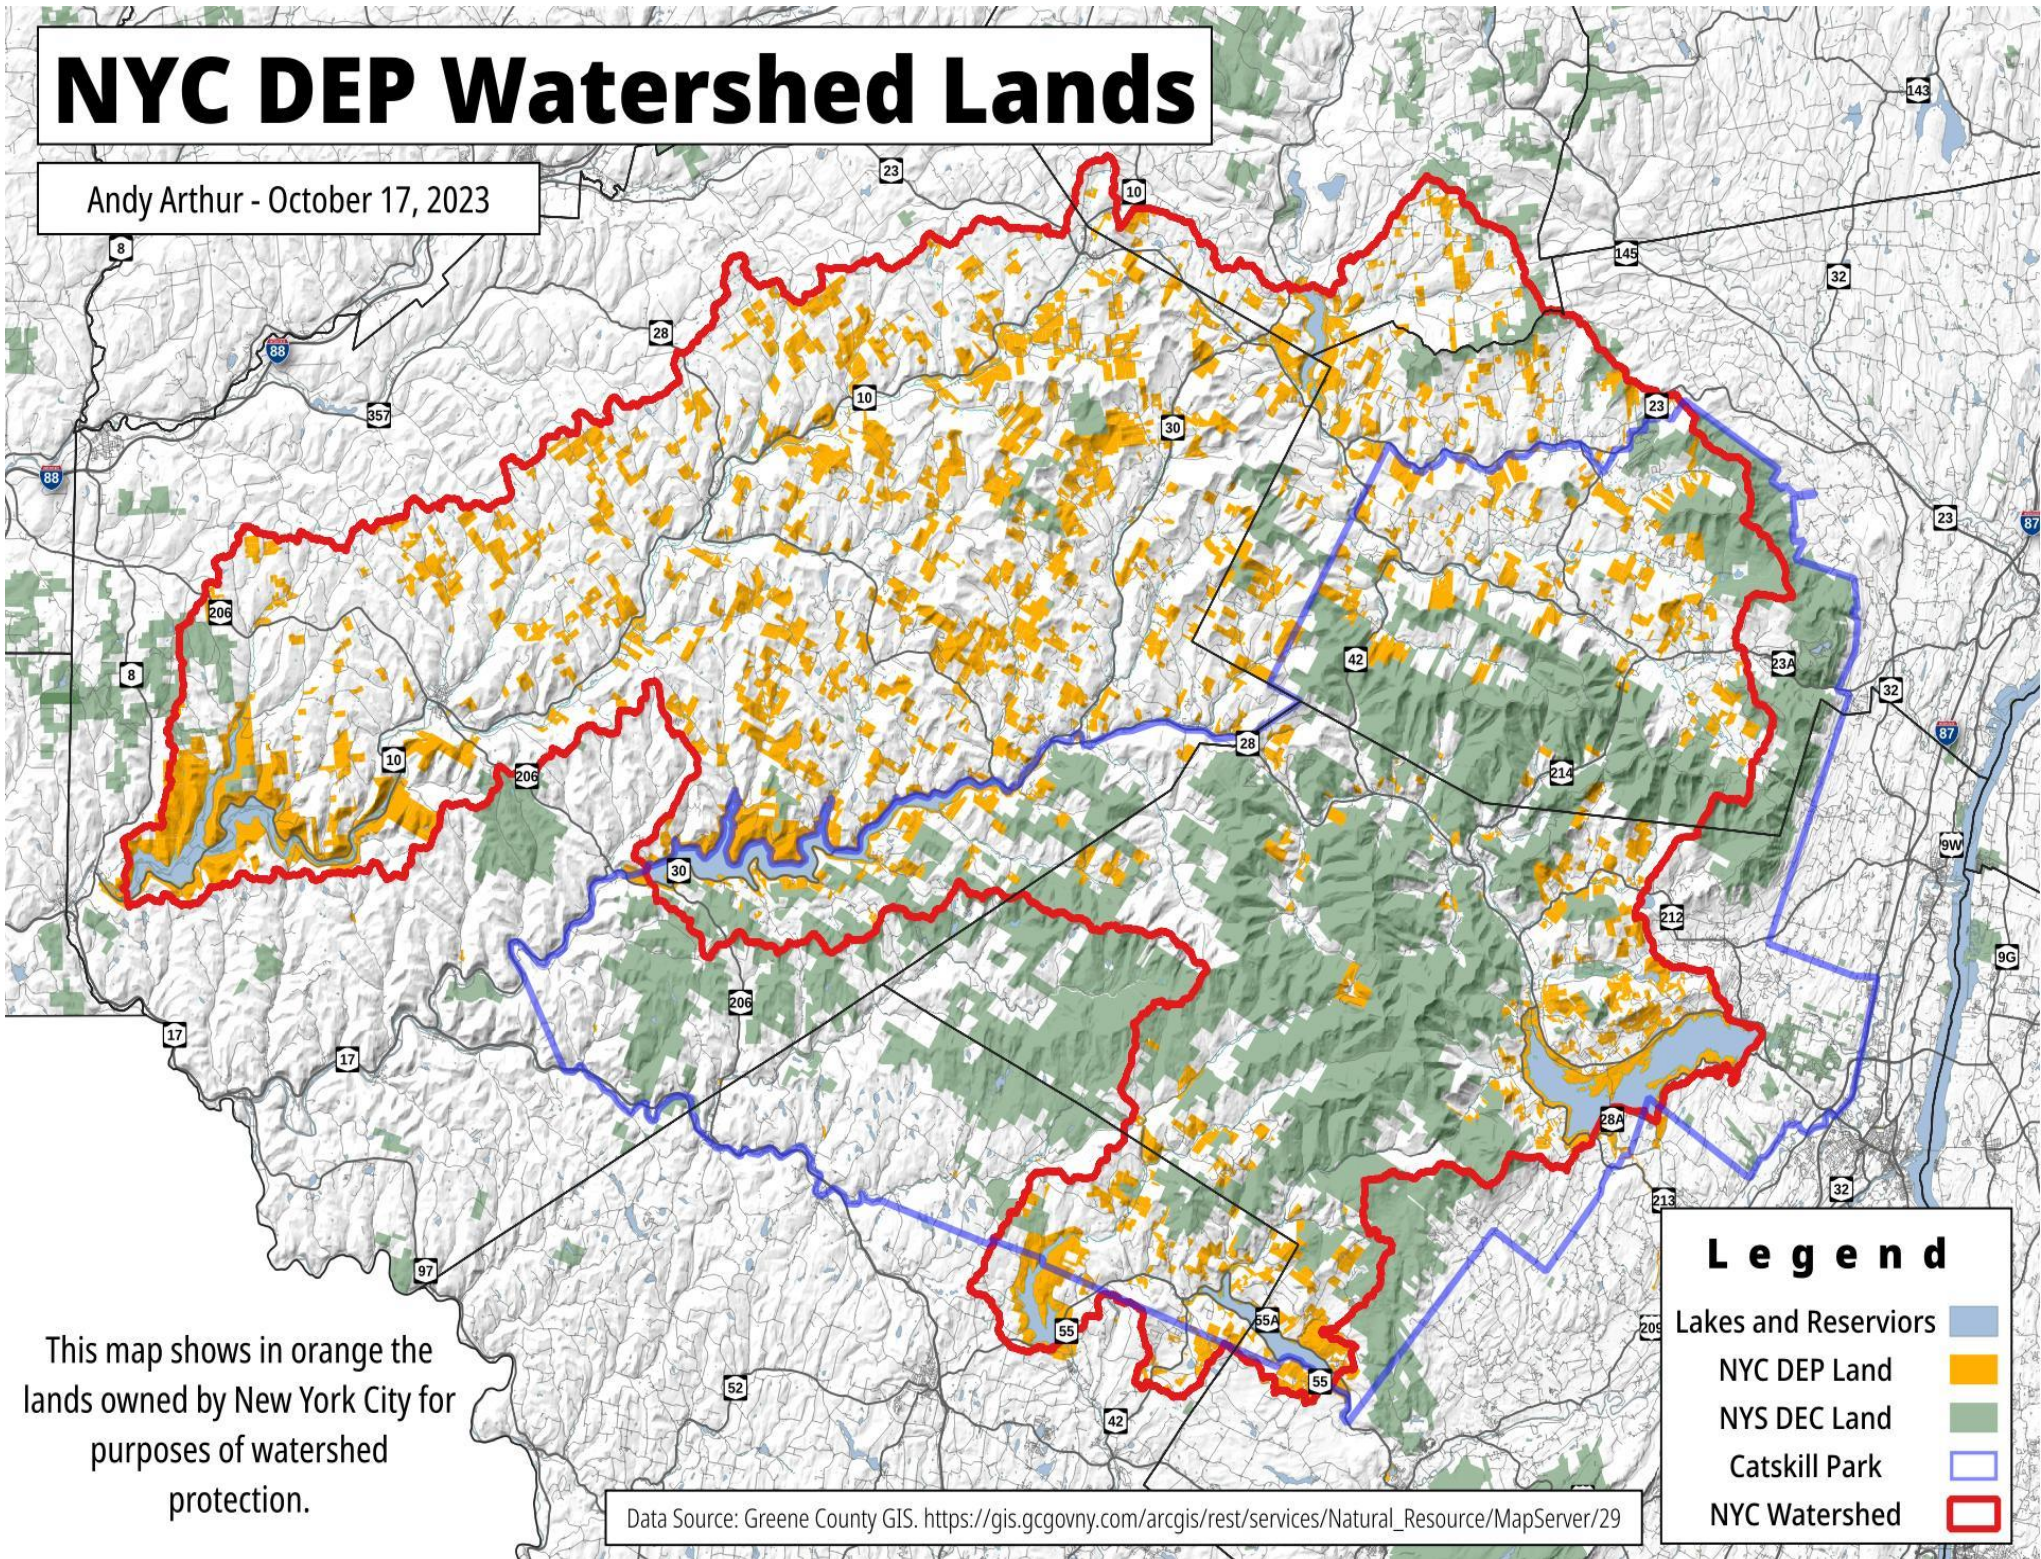

NYC DEP Watershed Lands

Andy Arthur - October 17, 2023

This map shows in orange the lands owned by New York City for purposes of watershed protection.

Data Source: Greene County GIS. https://gis.gcgovny.com/arcgis/rest/services/Natural_Resource/MapServer/29

Legend

- Lakes and Reservoirs 
- NYC DEP Land 
- NYS DEC Land 
- Catskill Park 
- NYC Watershed 