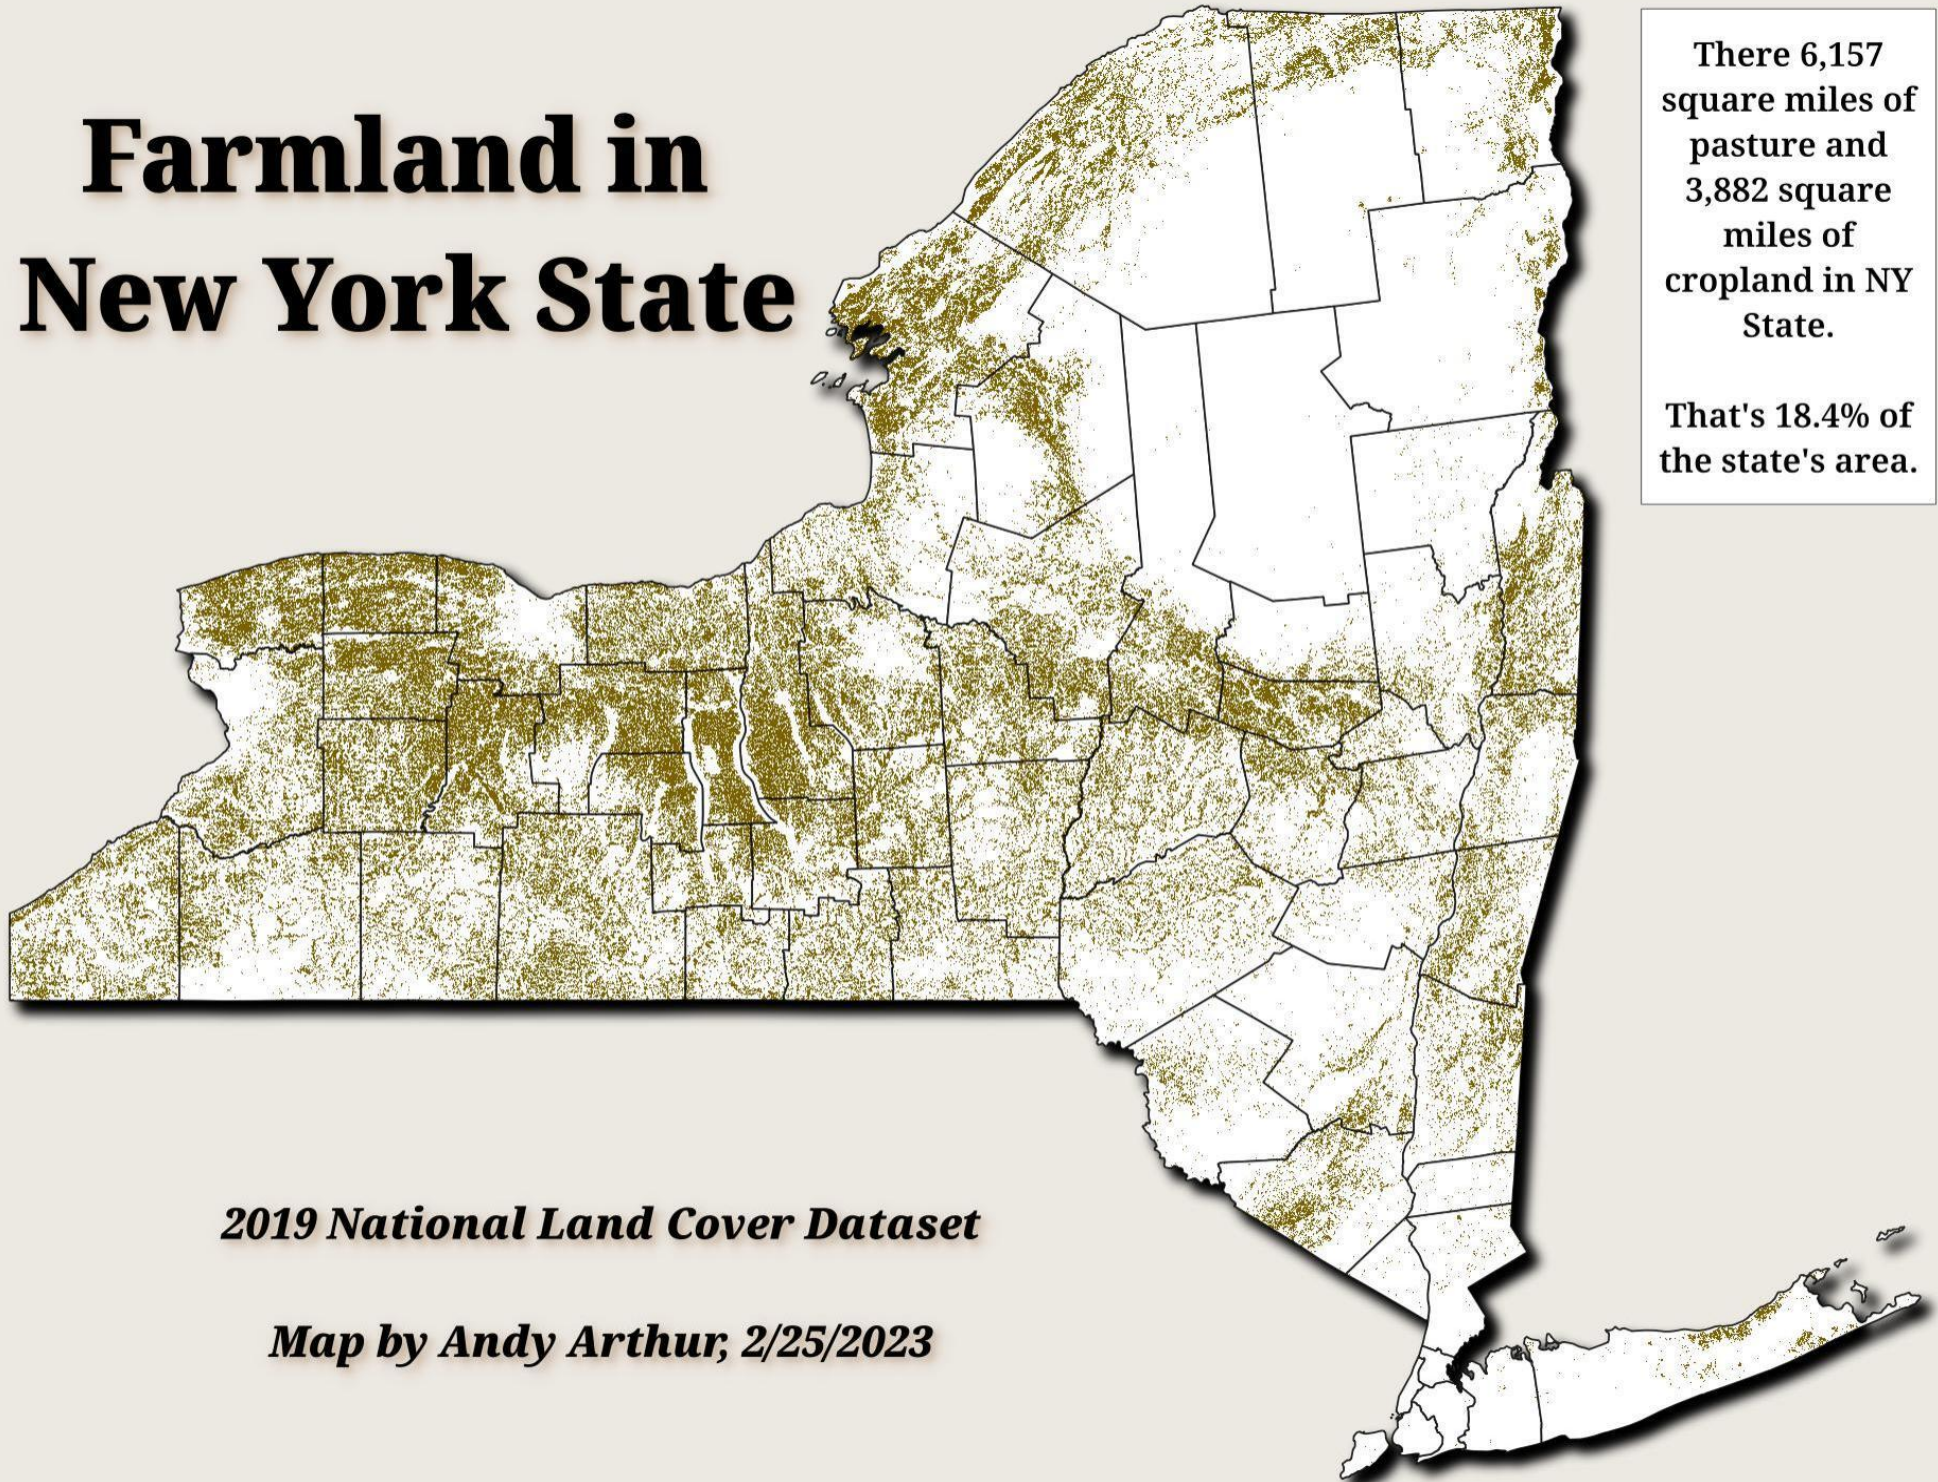

# Farmland in New York State

There 6,157 square miles of pasture and 3,882 square miles of cropland in NY State.

That's 18.4% of the state's area.

*2019 National Land Cover Dataset*

*Map by Andy Arthur; 2/25/2023*