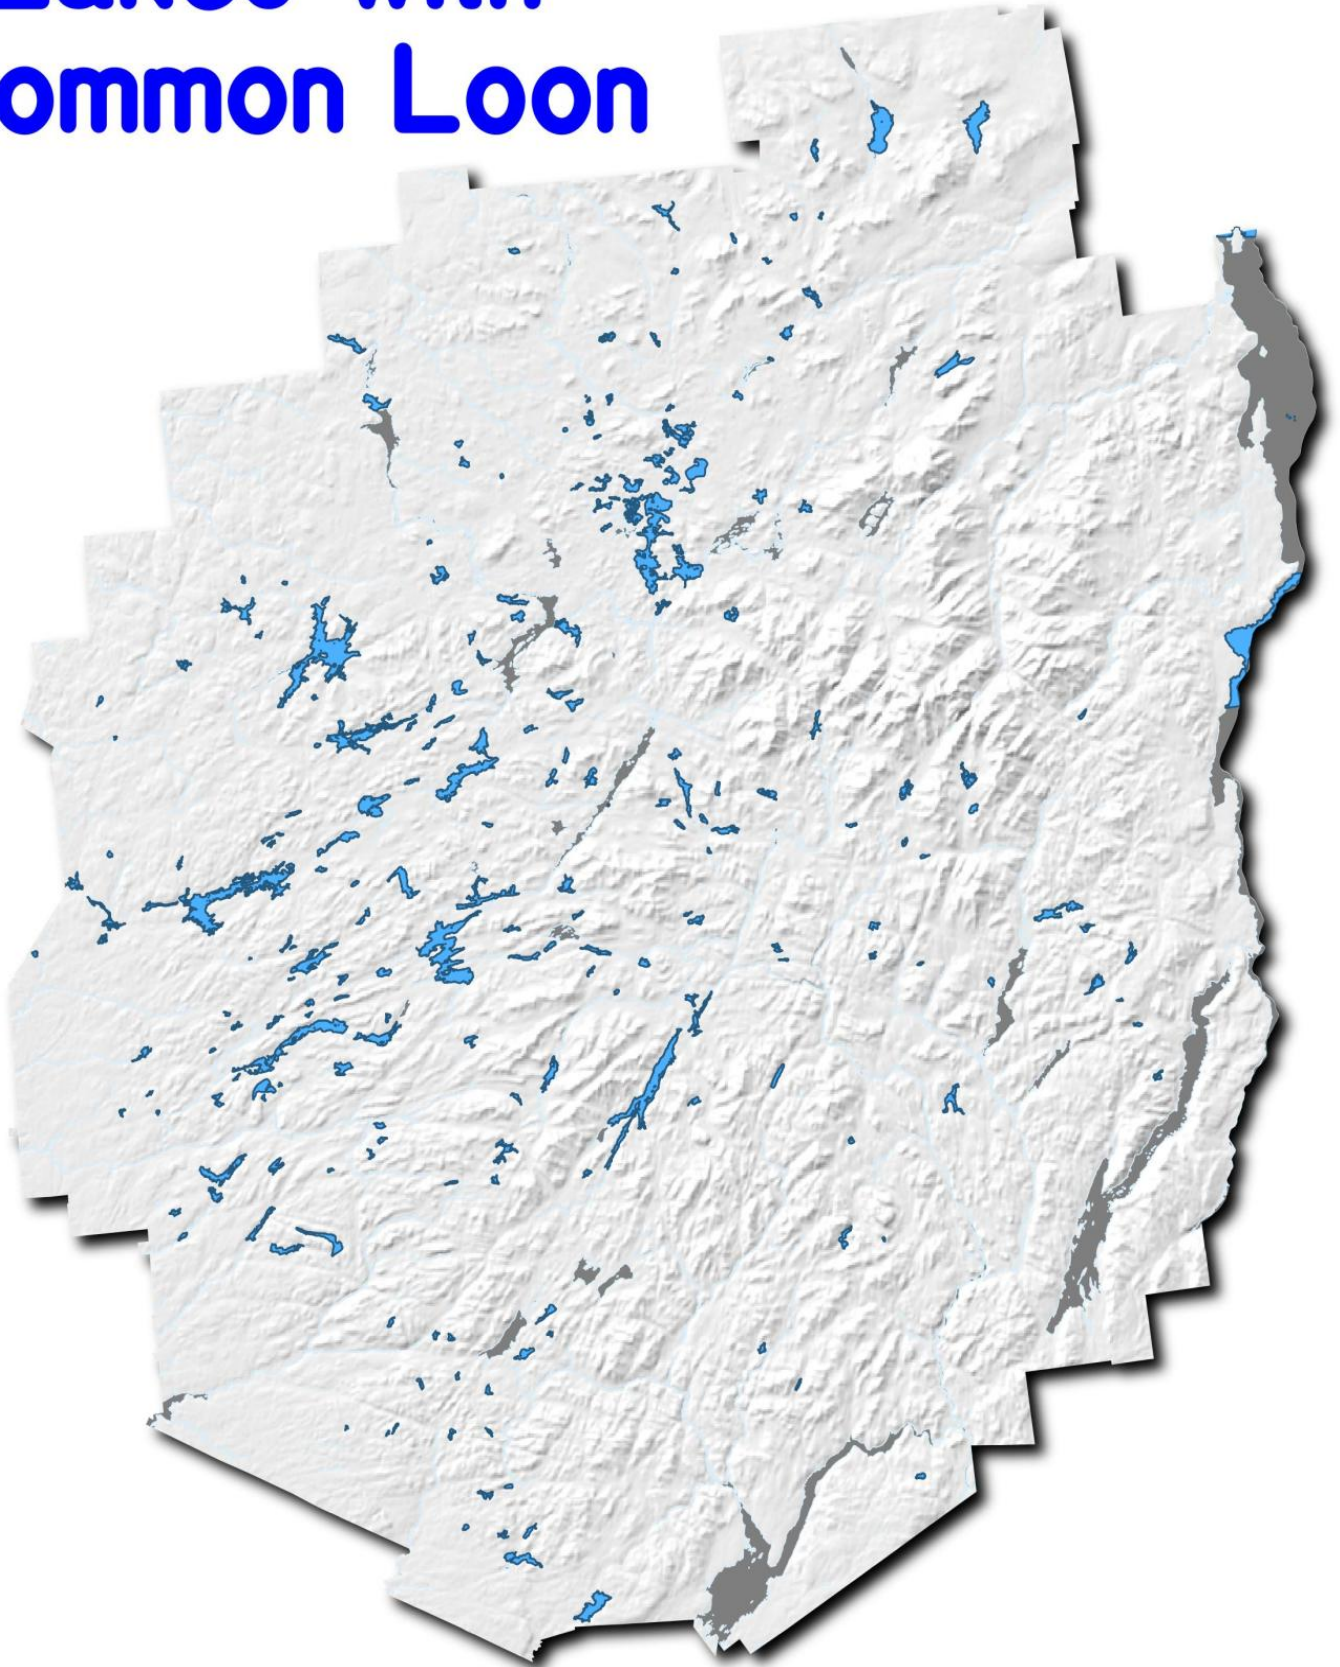

Adirondack Park Lakes with Common Loon

Map by Andy Arthur, May 9, 2024
Data Source: NYS DEC Rare Plants and Animals