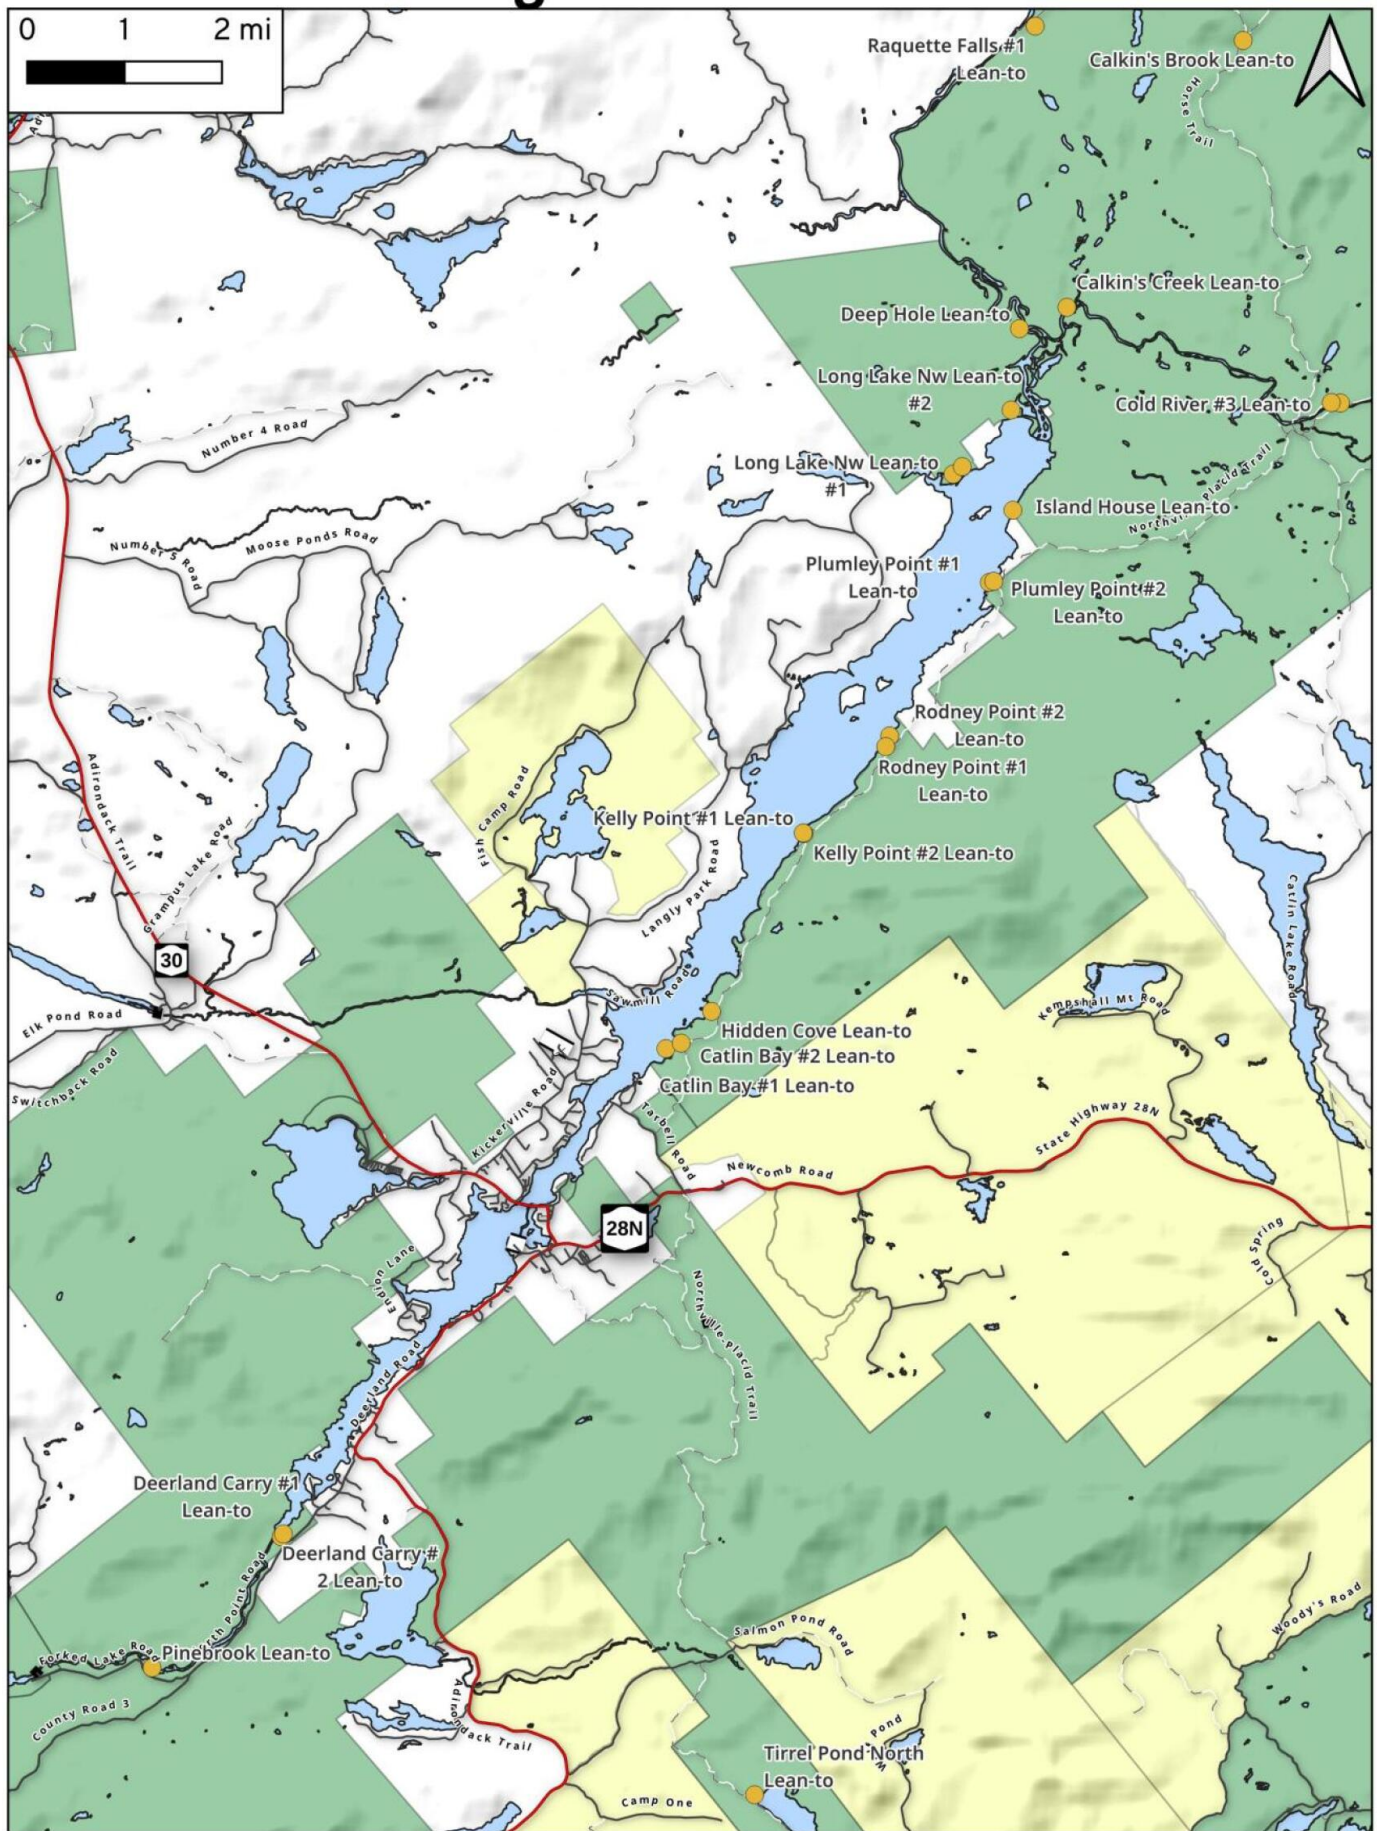

Long Lake Lean-Tos

Map by Andy Arthur, 8/14/22, andyarthur.org. Green areas are forest preserve, yellow are conservation easements. Data from NYS DEC.