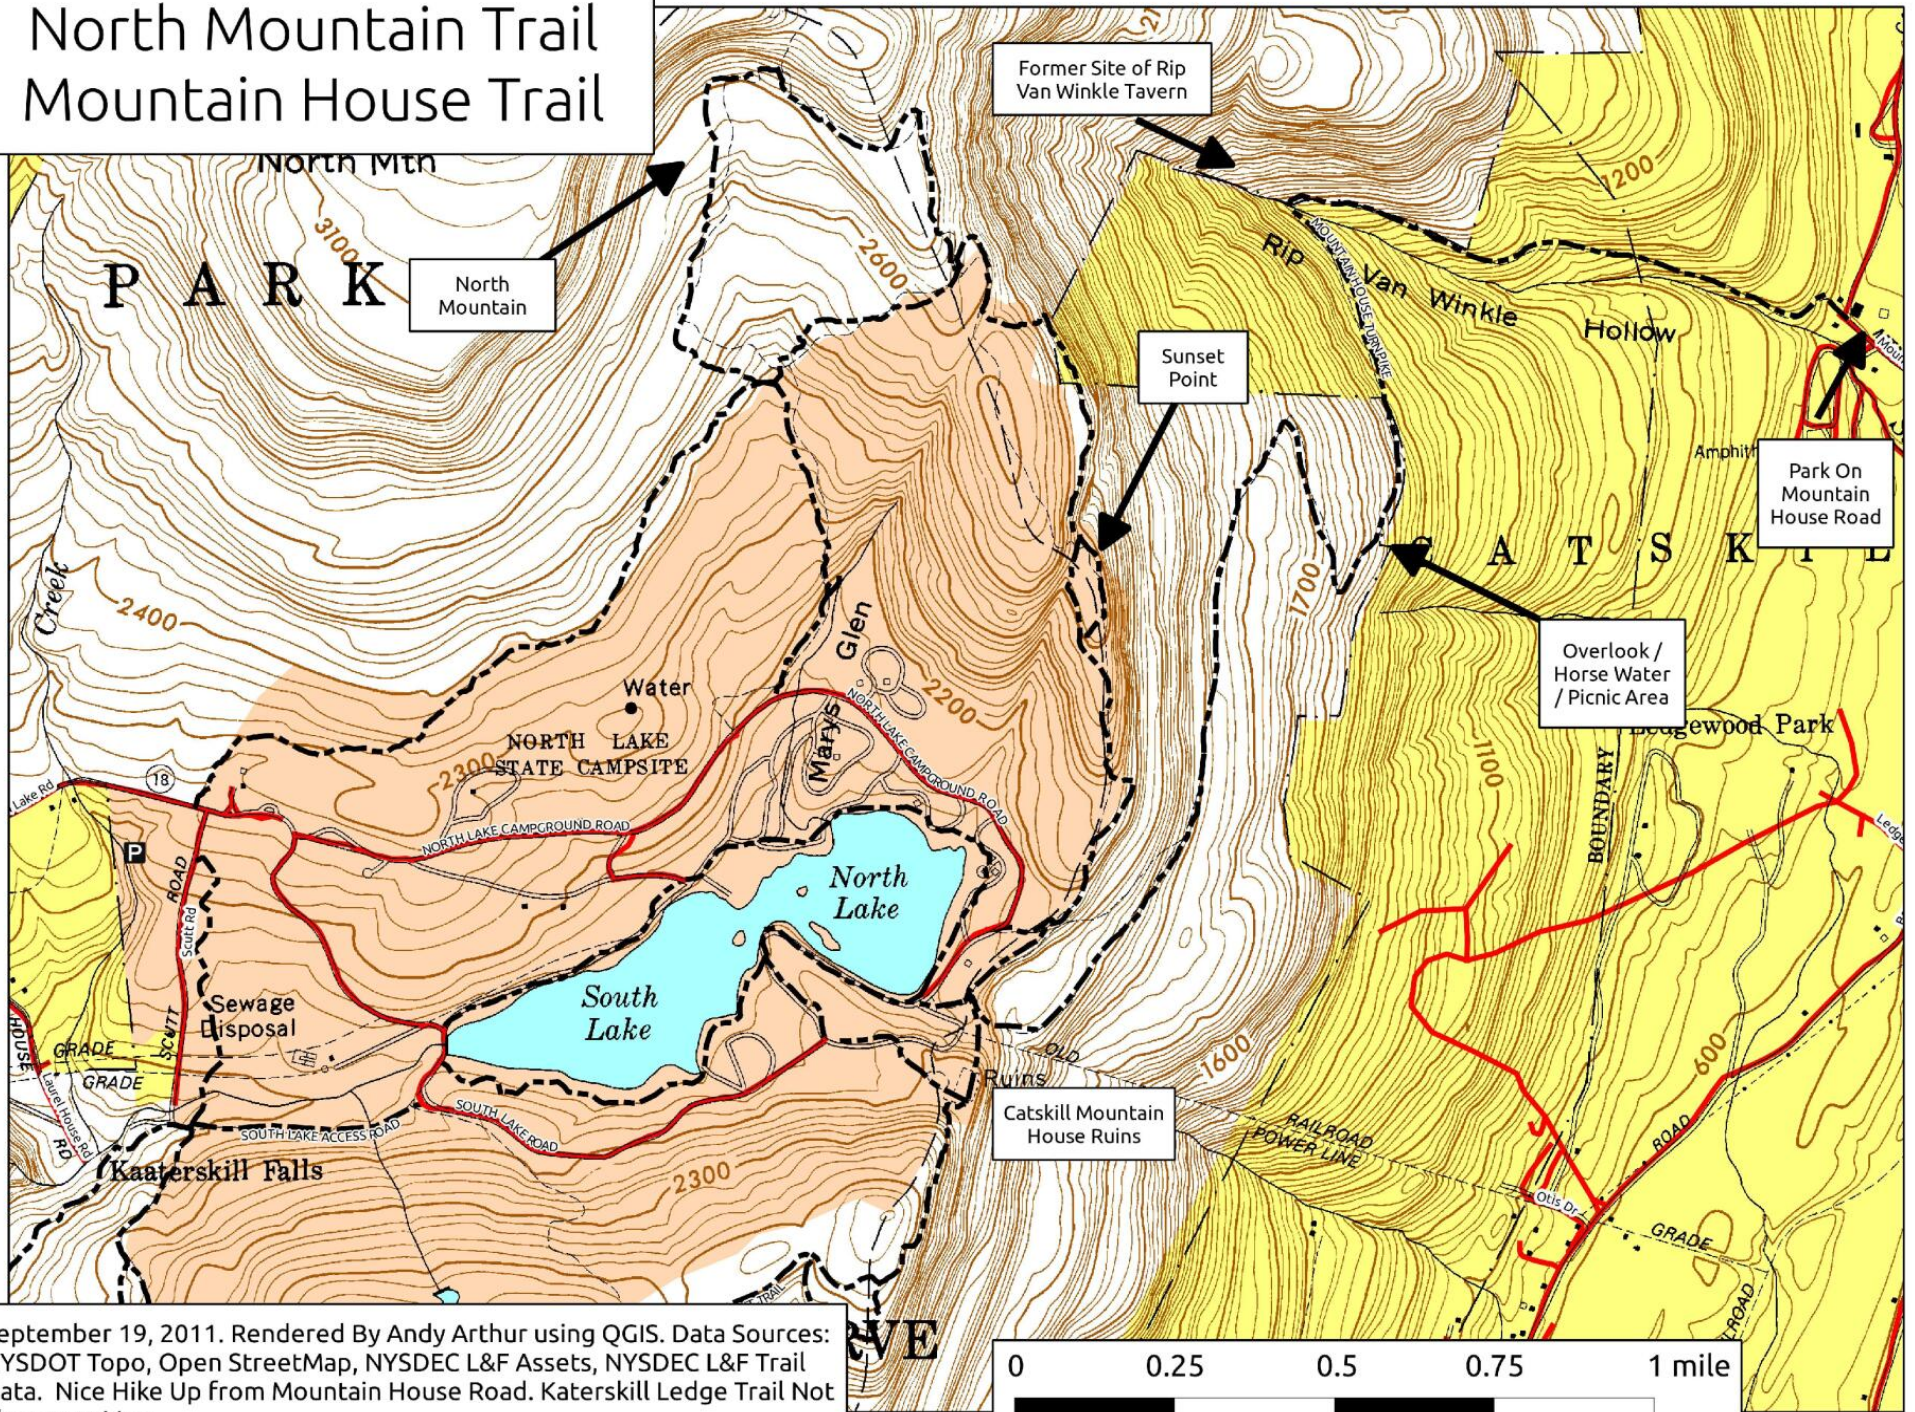

North Mountain Trail Mountain House Trail

September 19, 2011. Rendered By Andy Arthur using QGIS. Data Sources: NYSDOT Topo, Open StreetMap, NYSDEC L&F Assets, NYSDEC L&F Trail Data. Nice Hike Up from Mountain House Road. Catskill Ledge Trail Not Shown on Map.