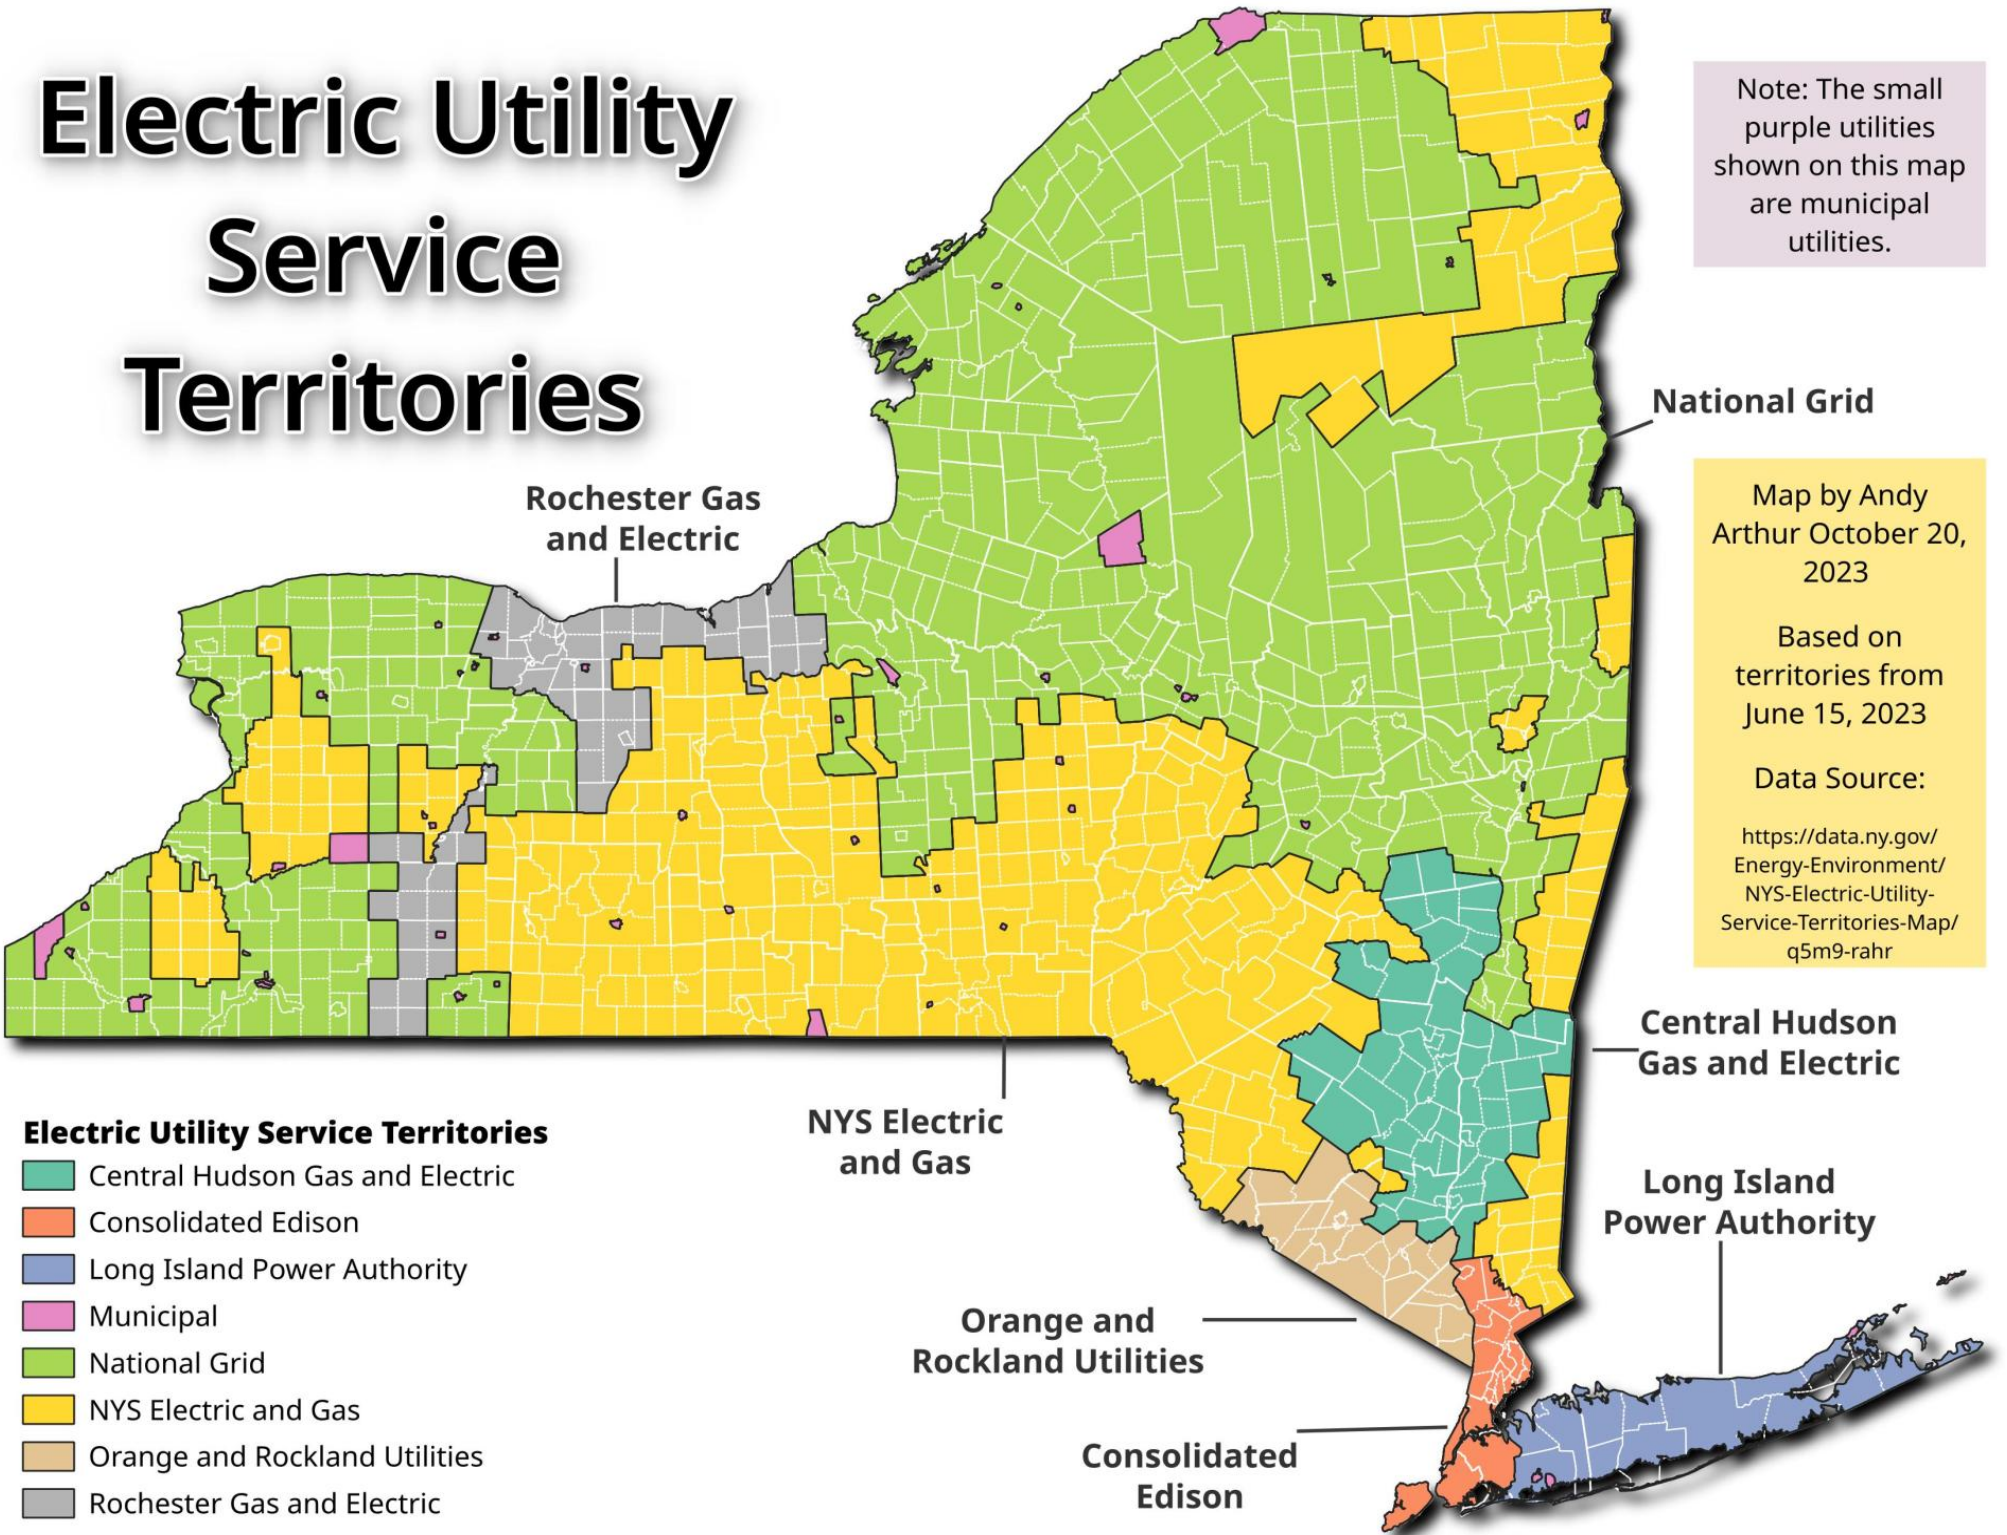

# Electric Utility Service Territories

Note: The small purple utilities shown on this map are municipal utilities.

## Electric Utility Service Territories

- Central Hudson Gas and Electric
- Consolidated Edison
- Long Island Power Authority
- Municipal
- National Grid
- NYS Electric and Gas
- Orange and Rockland Utilities
- Rochester Gas and Electric

Map by Andy Arthur October 20, 2023

Based on territories from June 15, 2023

Data Source:  
<https://data.ny.gov/Energy-Environment/NYS-Electric-Utility-Service-Territories-Map/q5m9-rahr>

National Grid

Rochester Gas and Electric