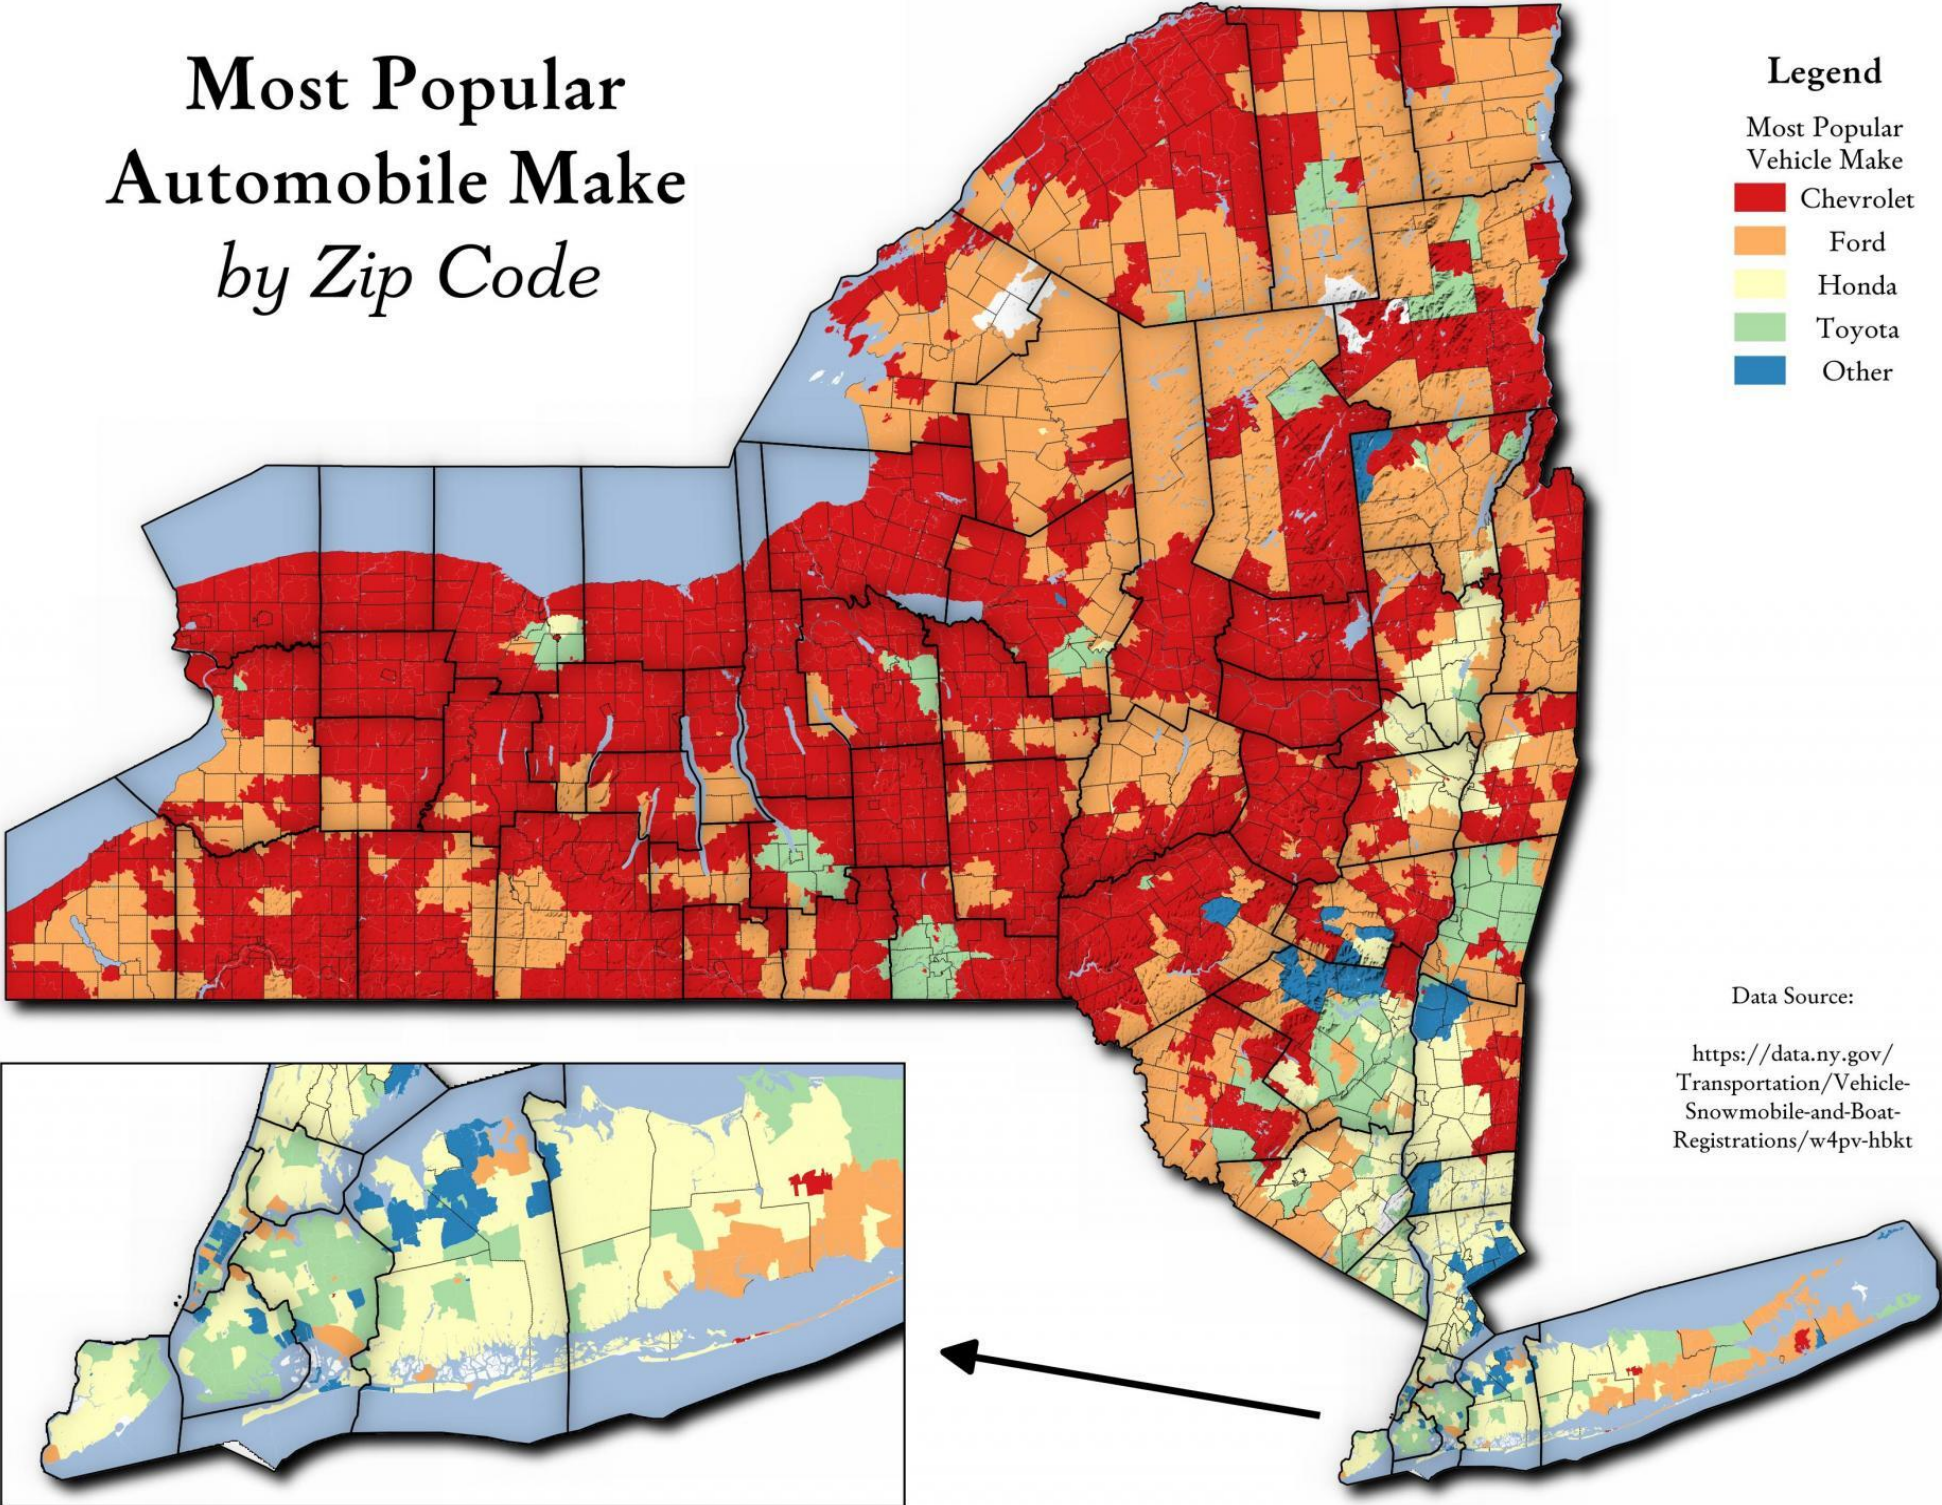

Most Popular Automobile Make *by Zip Code*

Legend

Most Popular
Vehicle Make

- Chevrolet
- Ford
- Honda
- Toyota
- Other

Data Source:

[https://data.ny.gov/
Transportation/Vehicle-
Snowmobile-and-Boat-
Registrations/w4pv-hbkt](https://data.ny.gov/Transportation/Vehicle-Snowmobile-and-Boat-Registrations/w4pv-hbkt)