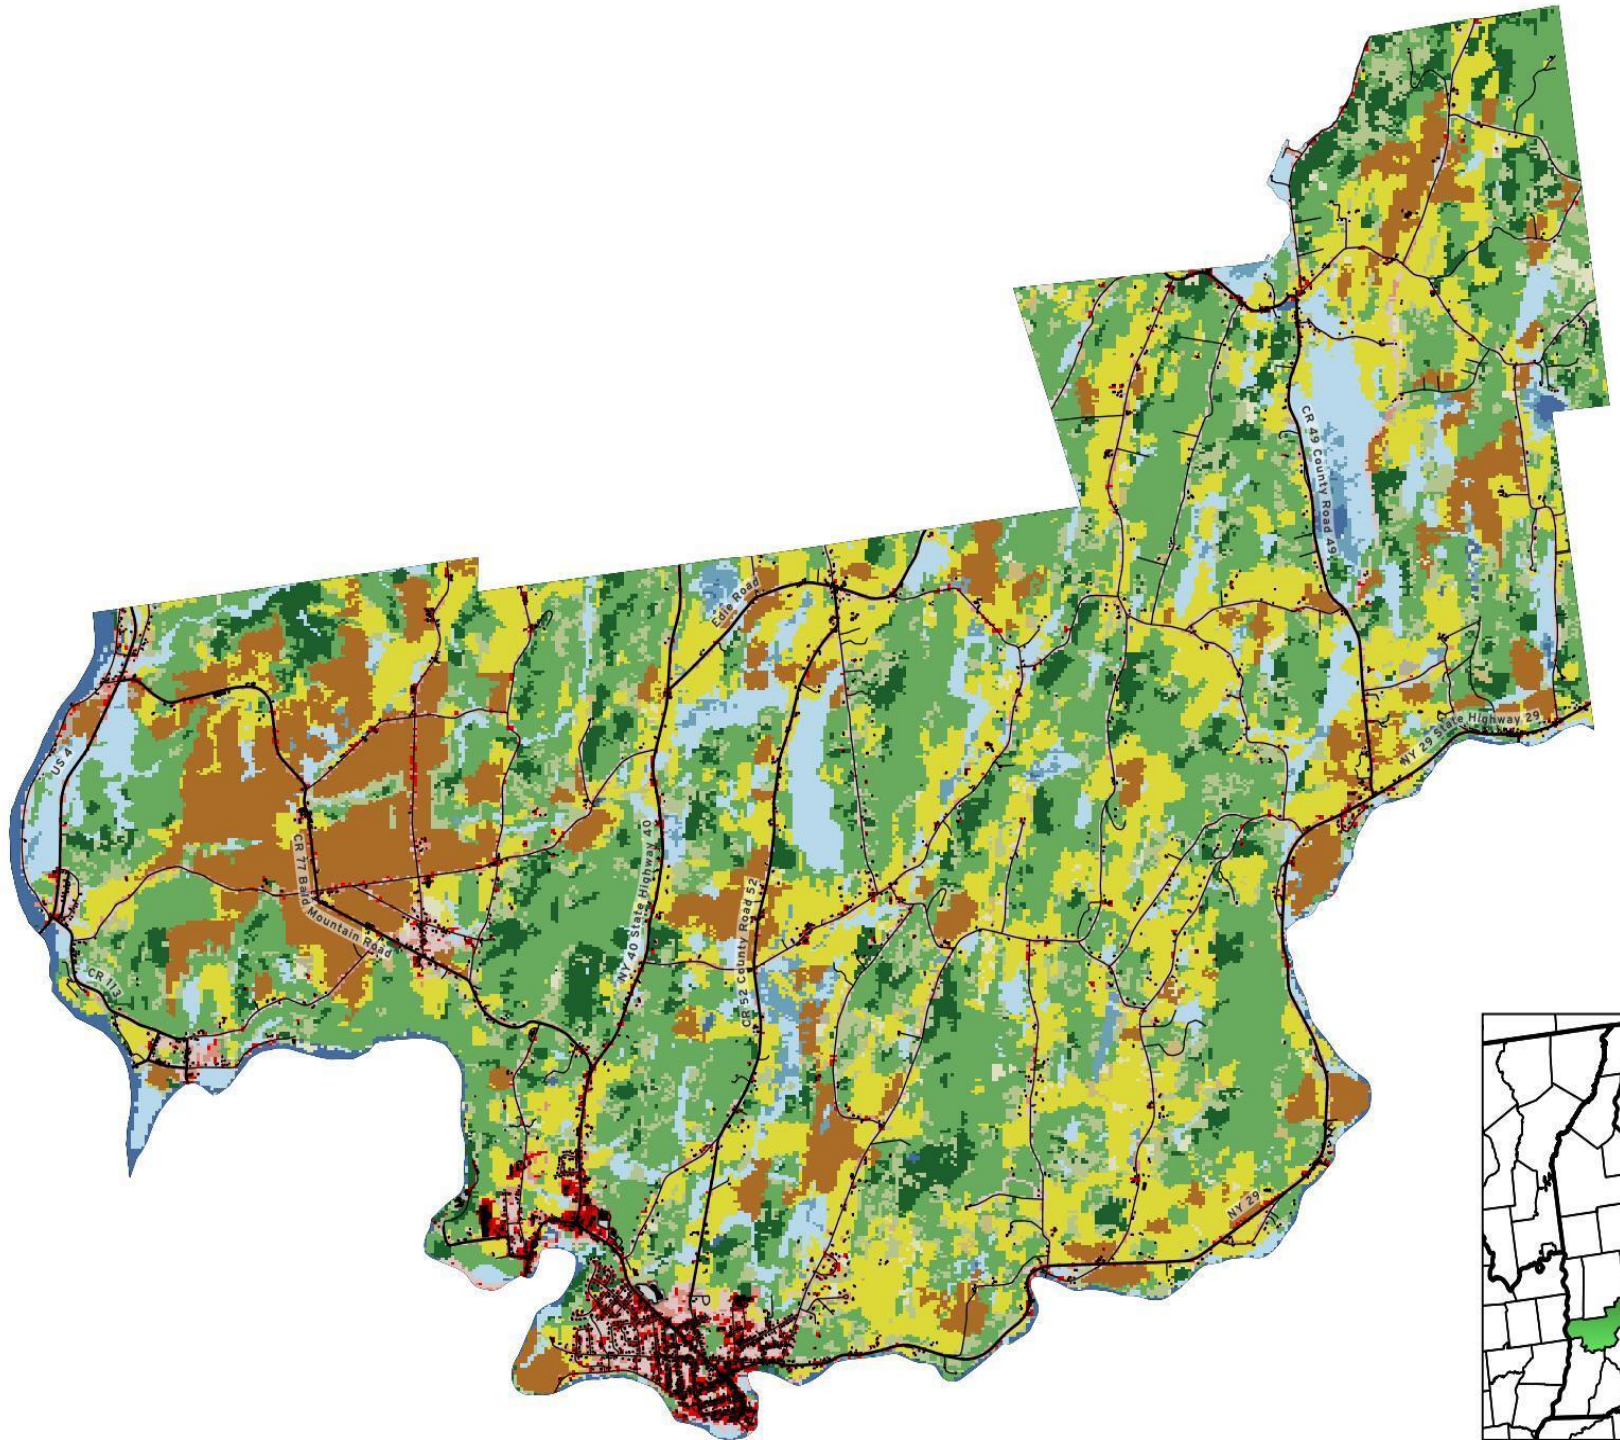

# Greenwich town Land Cover - NLCD 2019

0 1 2 mi

-  Open Water
-  Developed, Open Space
-  Developed, Low Intensity
-  Developed, Medium Intensity
-  Developed, High Intensity
-  Barren Land
-  Deciduous Forest
-  Evergreen Forest
-  Mixed Forest
-  Shrub/Scrub
-  Herbaceous
-  Hay/Pasture
-  Cultivated Crops
-  Woody Wetlands
-  Emergent Herbaceous Wetlands
-  Building
-  Parking

Andy Arthur 2/28/22

Data Sources: National Land Cover Dataset, Open Street Map, Microsoft Buildings