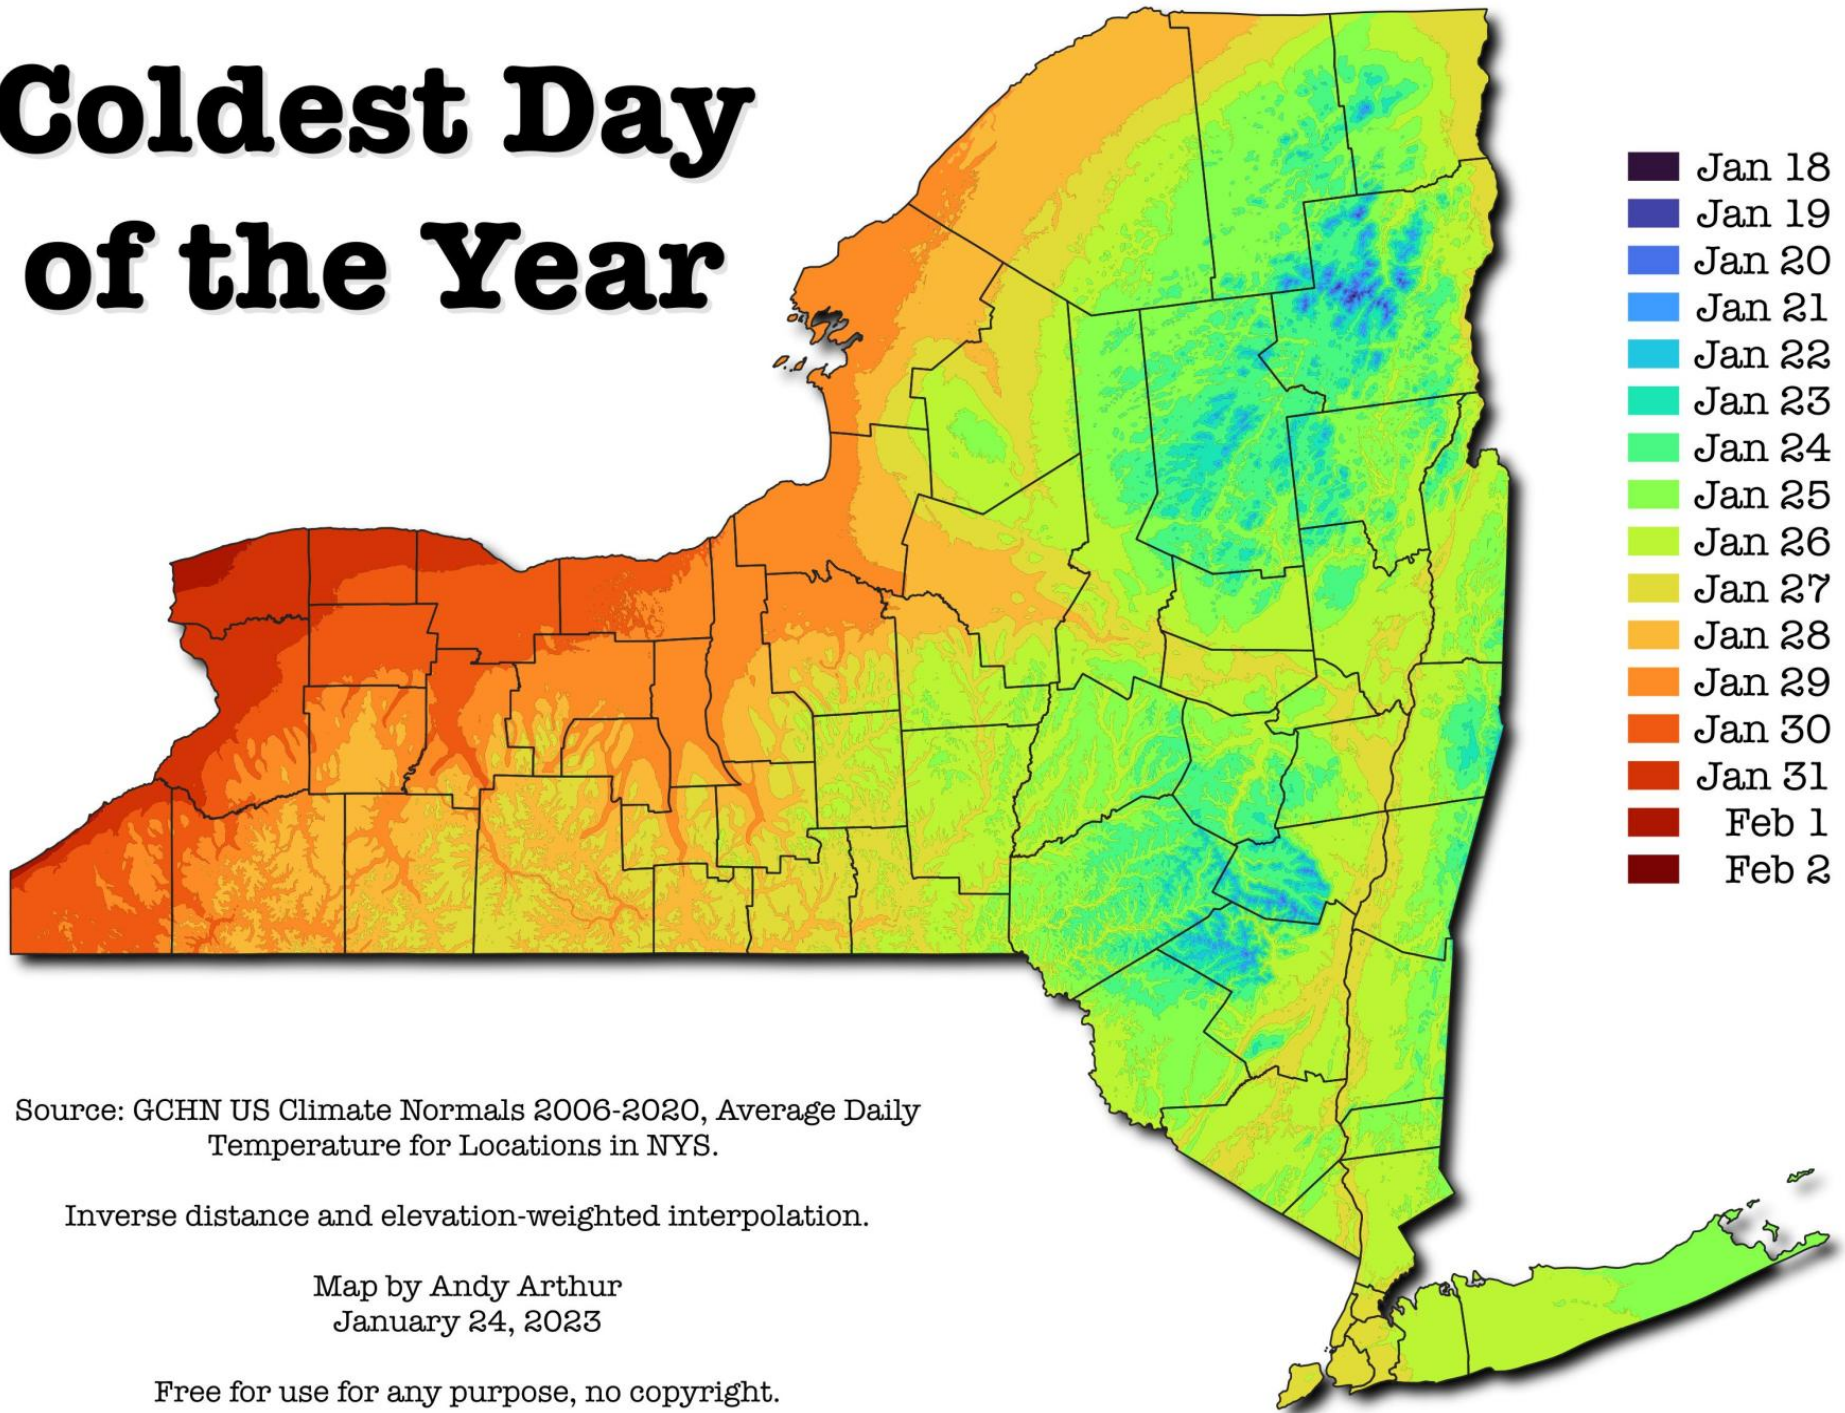

# Coldest Day of the Year

Source: GCHN US Climate Normals 2006-2020, Average Daily Temperature for Locations in NYS.

Inverse distance and elevation-weighted interpolation.

Map by Andy Arthur  
January 24, 2023