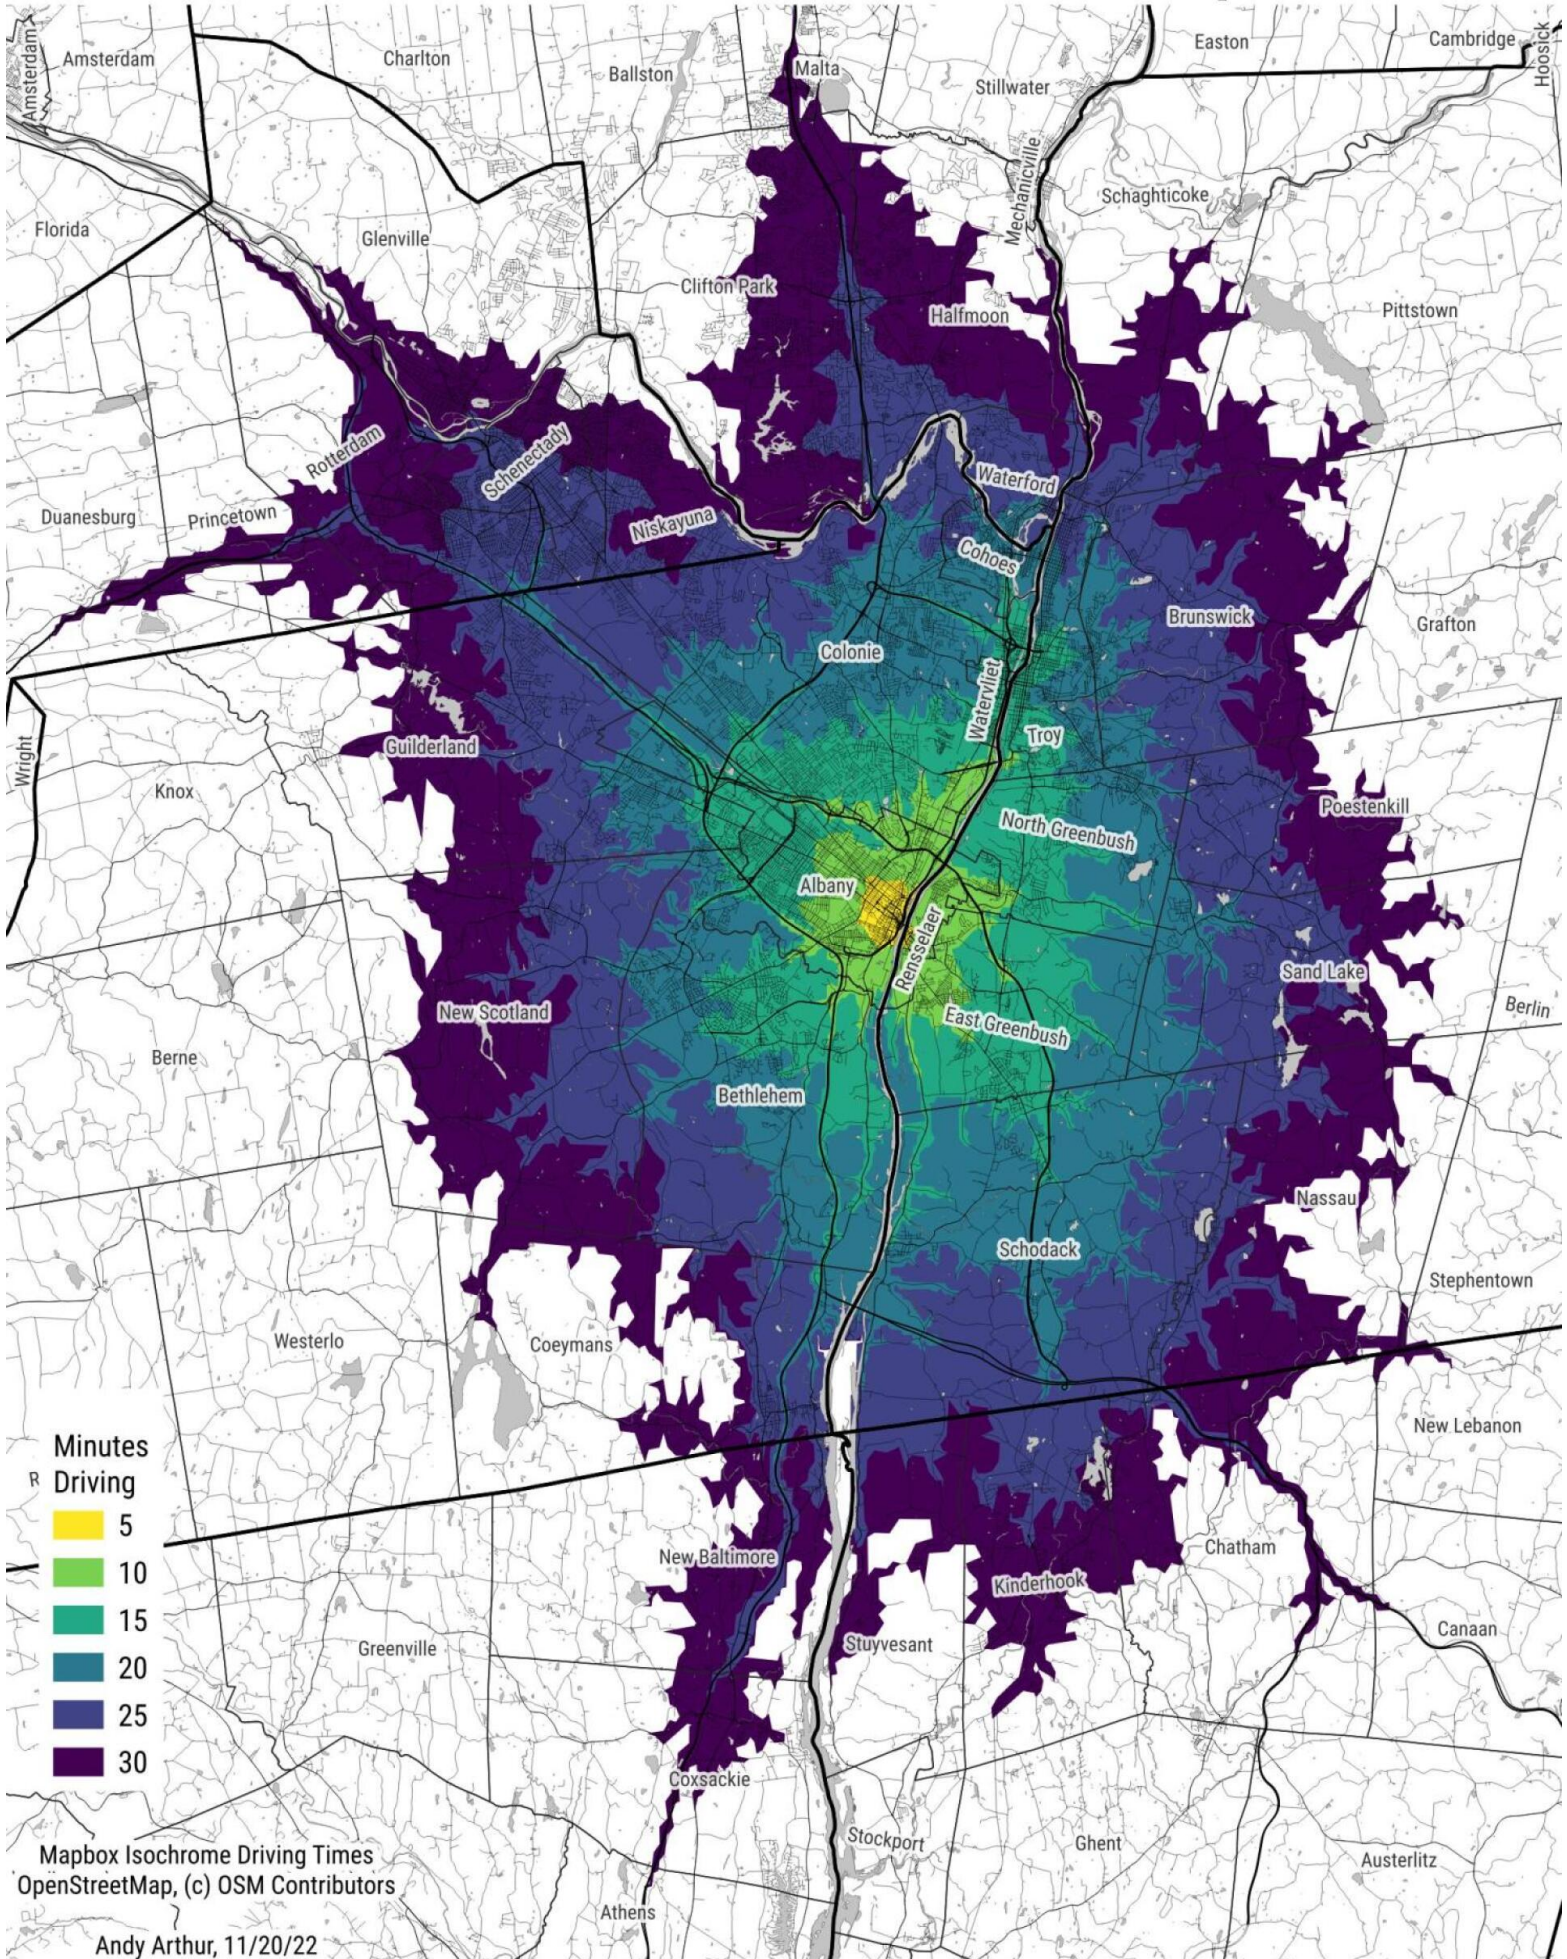

# Within a 30 Minute Drive to the State Capitol

Mapbox Isochrone Driving Times  
OpenStreetMap, (c) OSM Contributors

Andy Arthur, 11/20/22