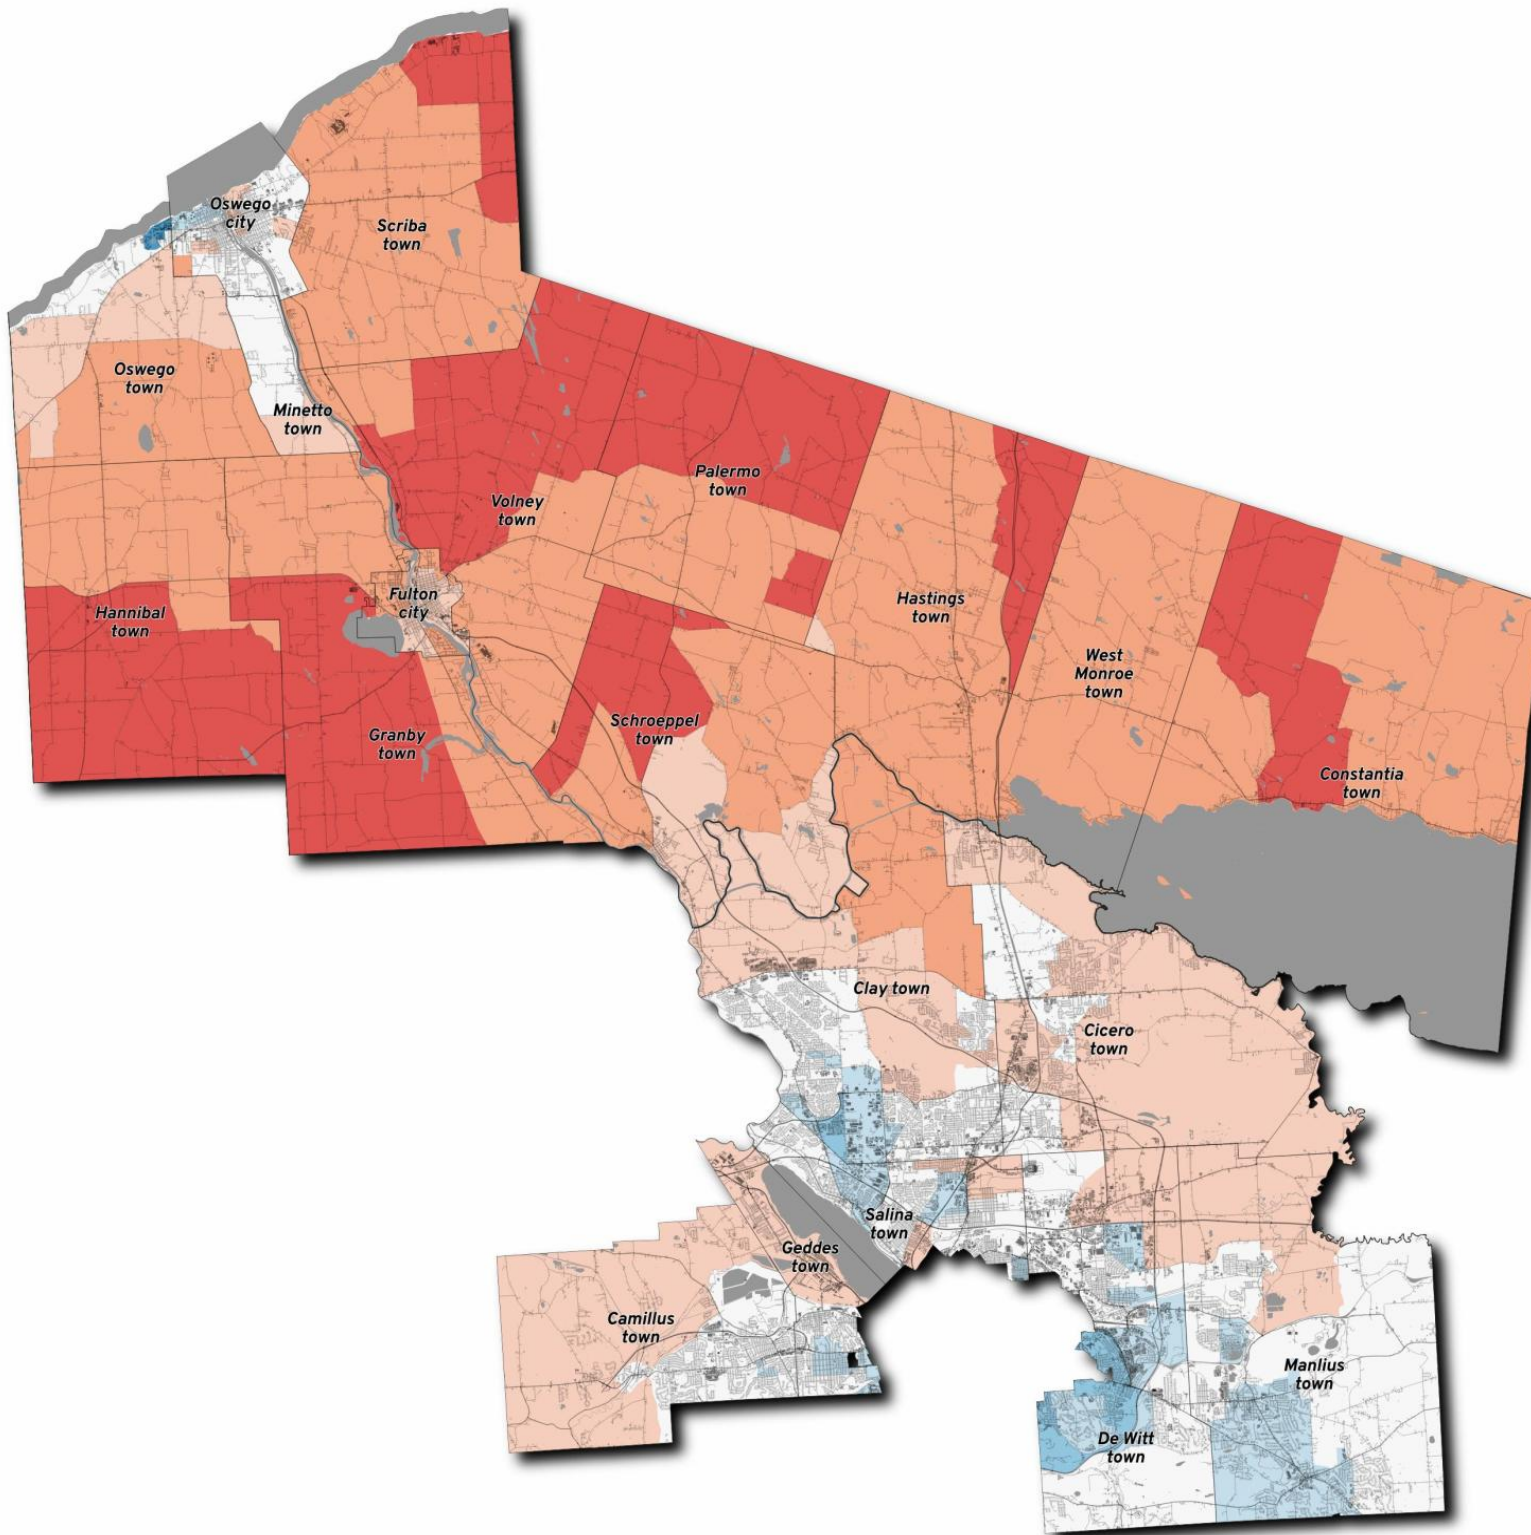

NY Senate District 50

Map by Andy Arthur
10/12/2023

2020 ADP

Dem.	359,662
Rep.	334,713
Dem. %	46.2%
Rep. %	43.0%
Dem Margin	24,949

Data Sources: IRC 4/20/23
Assembly Districts, LATFOR
VTDs.

ADP is calculated by
DEM/(DEM+REP) for all races
in all VTDs where there is at
least one Democratic and
Republican vote.

Street map data is ©
OpenStreetMap contributors.