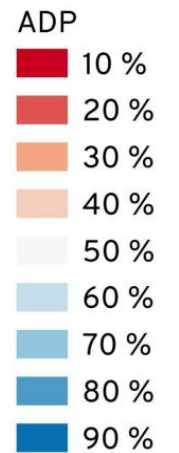

NY Senate District 50

Map by Andy Arthur
10/12/2023

2020 ADP

Dem.	359,662
Rep.	334,713
Dem. %	46.2%
Rep. %	43.0%
Dem Margin	24,949

Data Sources: IRC 4/20/23
Assembly Districts, LATFOR
VTDs.

ADP is calculated by
DEM/(DEM+REP) for all races
in all VTDs where there is at
least one Democratic and
Republican vote.