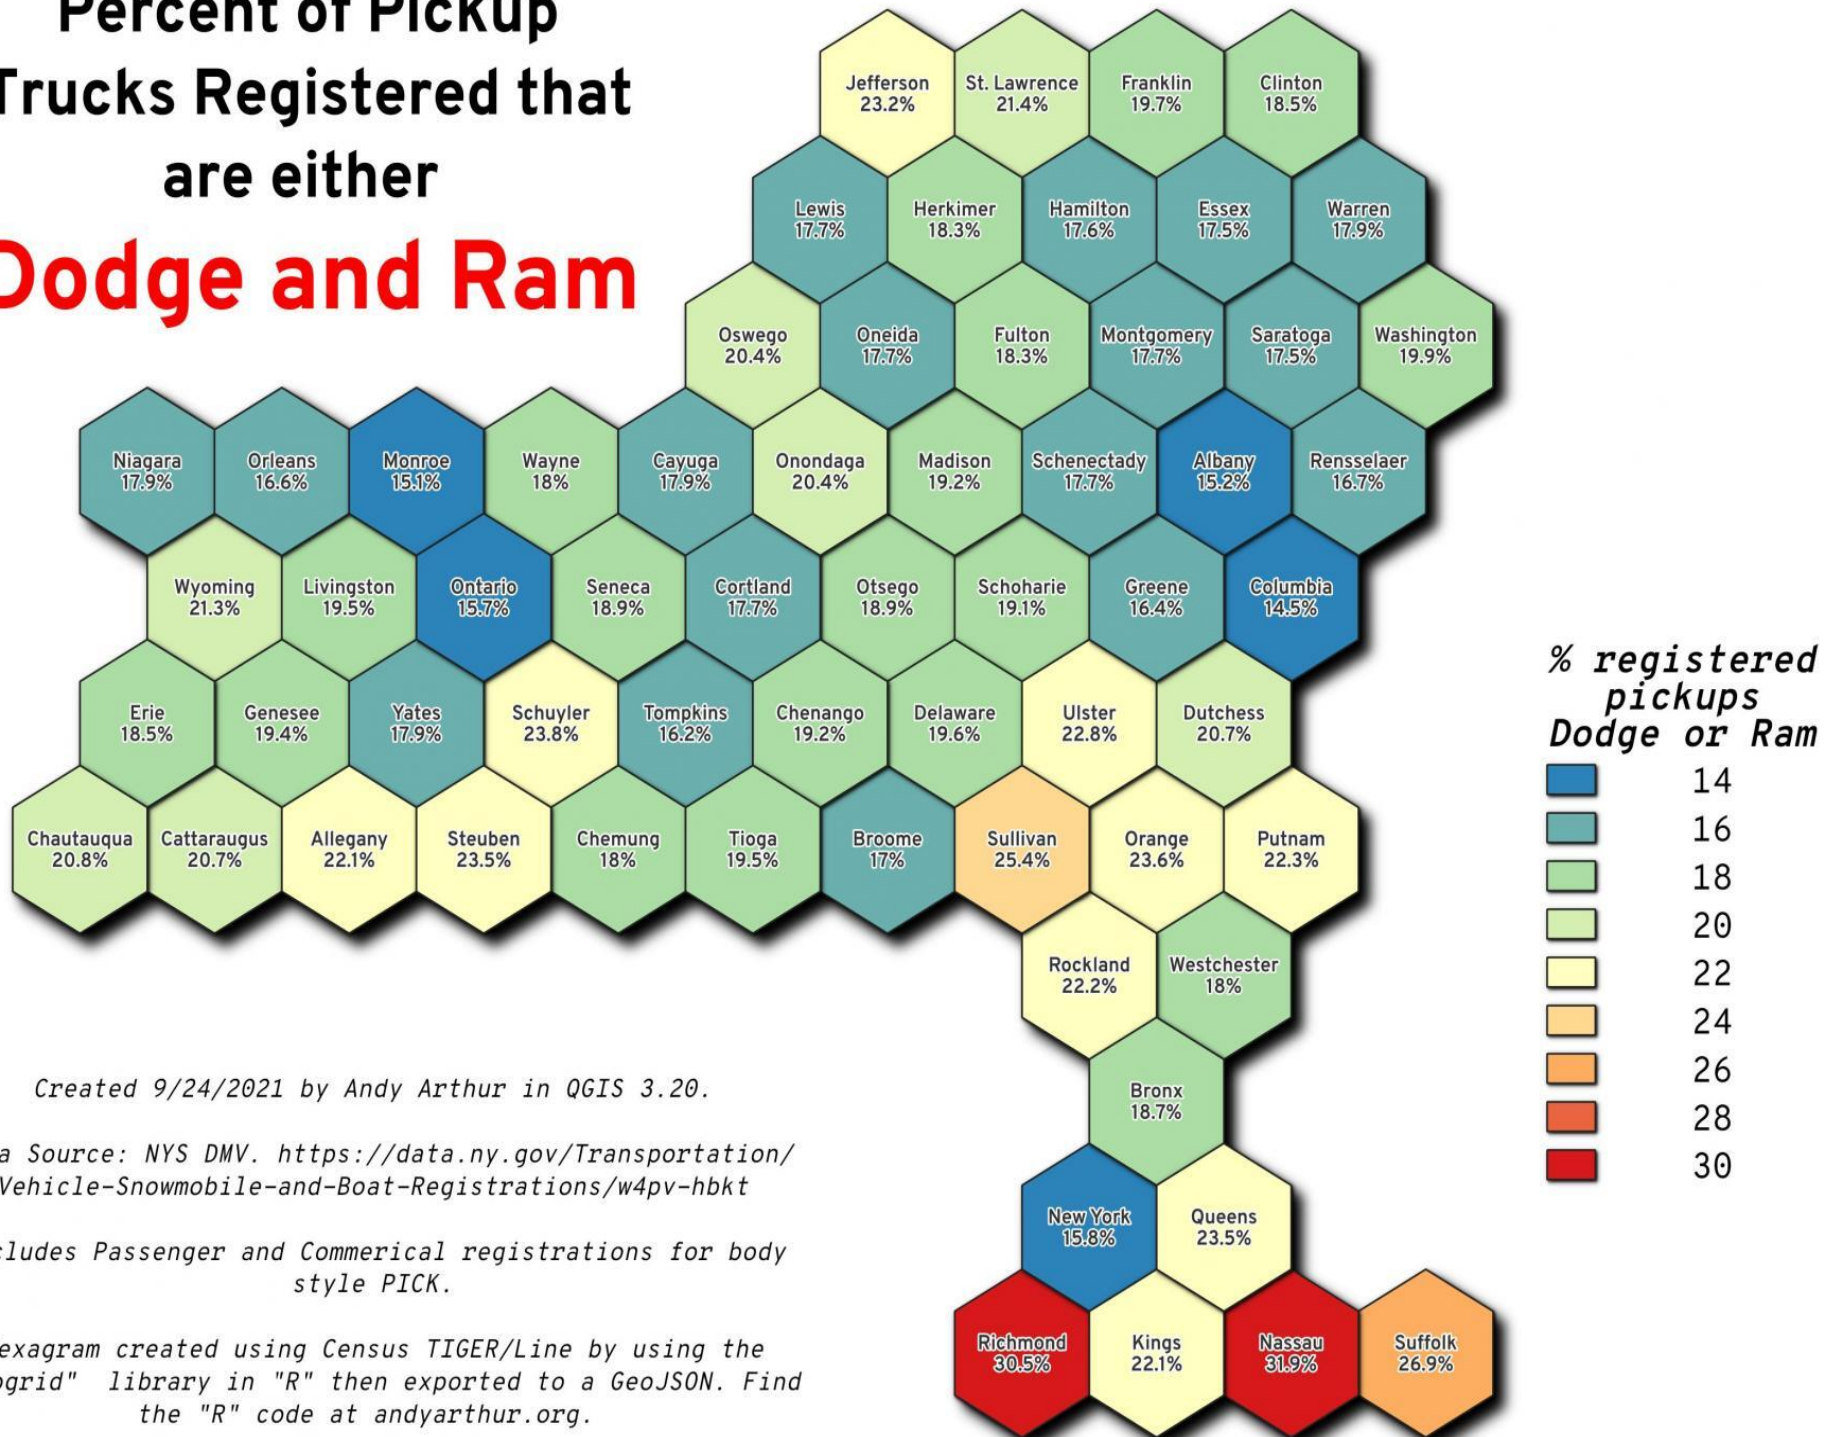

# Percent of Pickup Trucks Registered that are either **Dodge and Ram**

Created 9/24/2021 by Andy Arthur in QGIS 3.20.

Data Source: NYS DMV. <https://data.ny.gov/Transportation/Vehicle-Snowmobile-and-Boat-Registrations/w4pv-hbkt>

Includes Passenger and Commercial registrations for body style PICK.

Hexagram created using Census TIGER/Line by using the "geogrid" library in "R" then exported to a GeoJSON. Find the "R" code at [andyarthur.org](http://andyarthur.org).