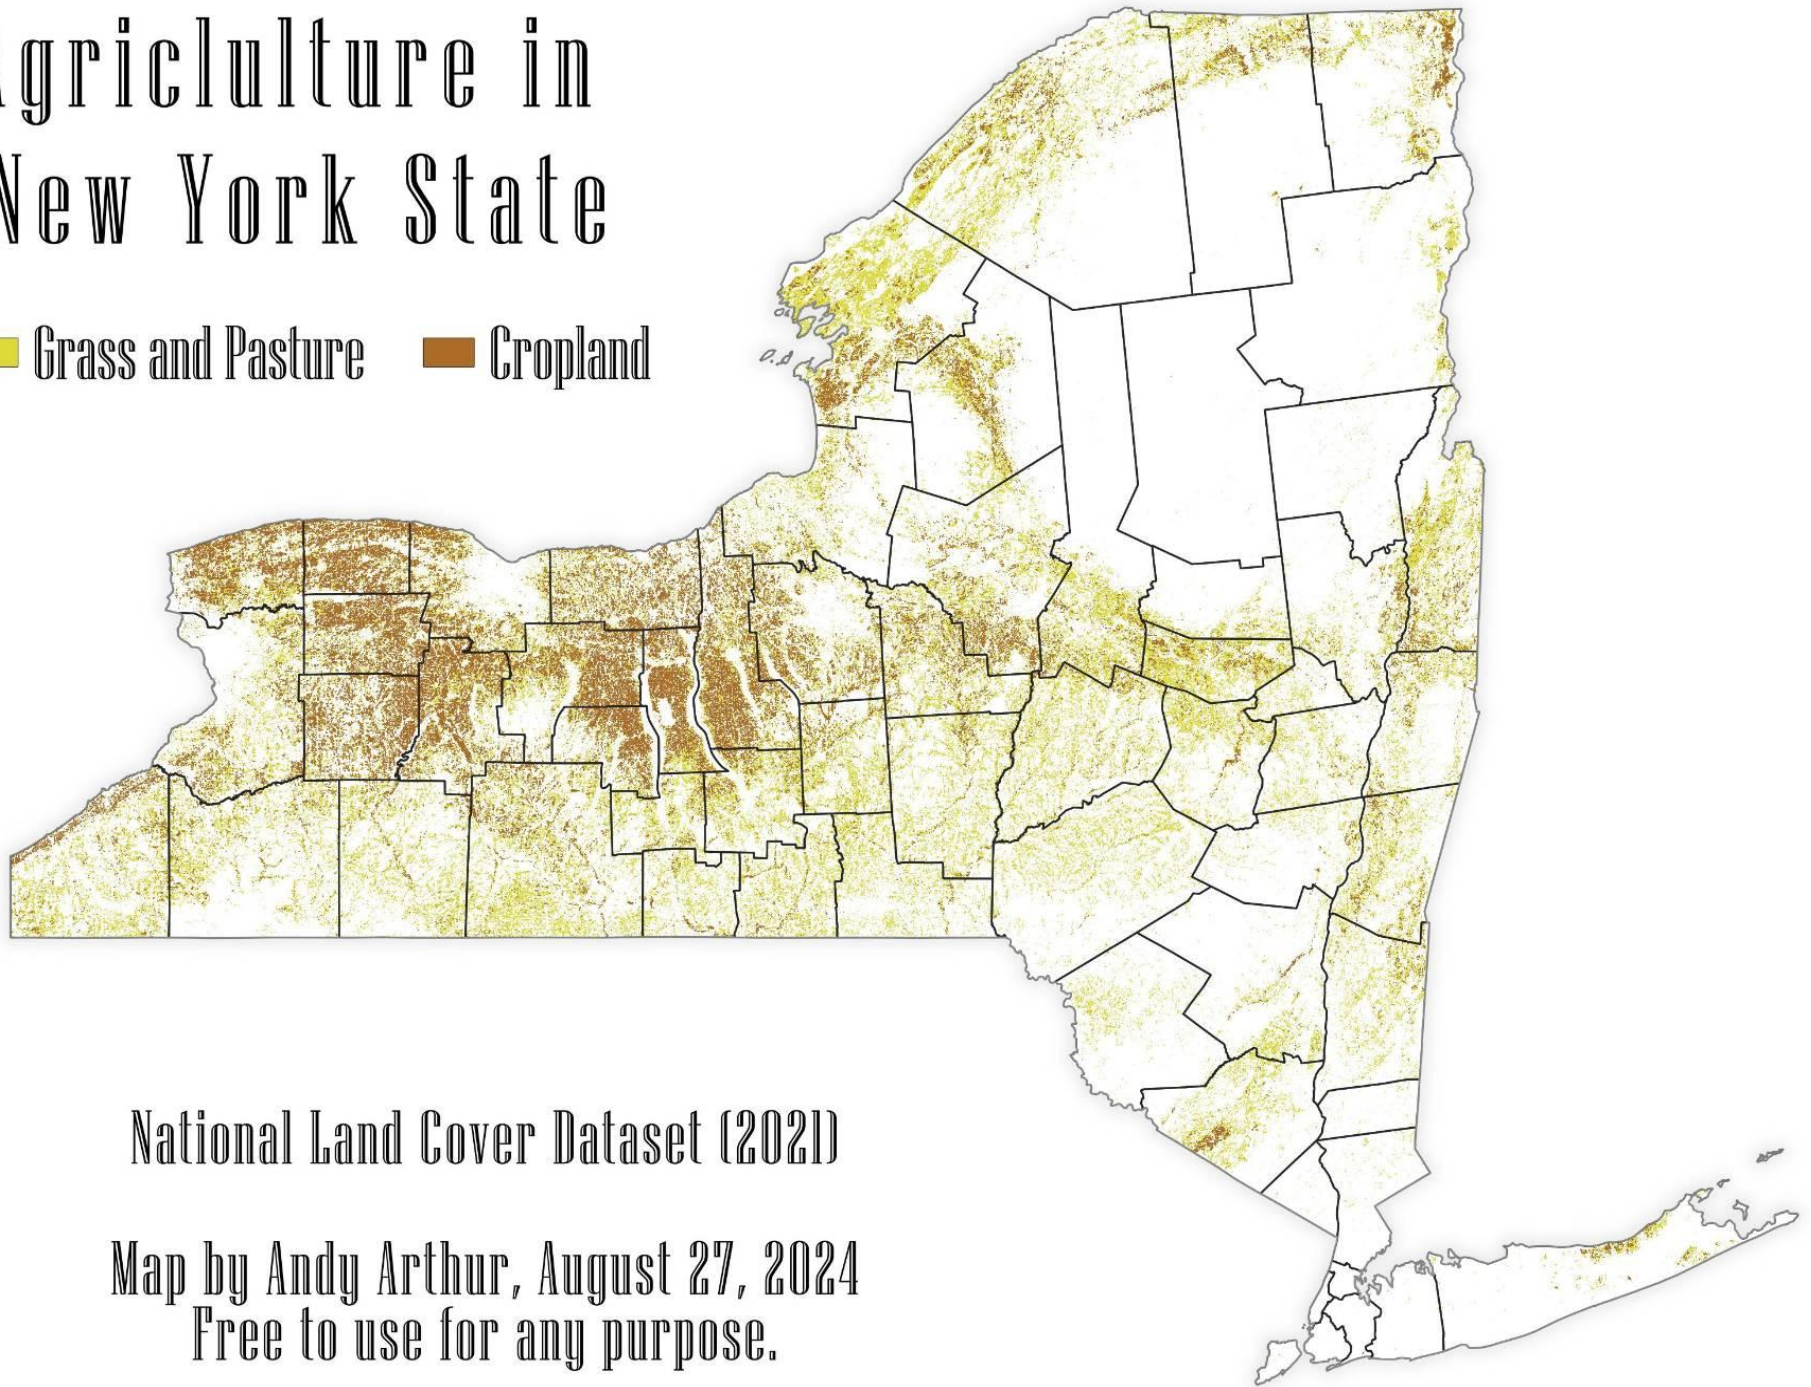

# Agriculture in New York State

■ Grass and Pasture   ■ Cropland

National Land Cover Dataset (2021)

Map by Andy Arthur, August 27, 2024  
Free to use for any purpose.