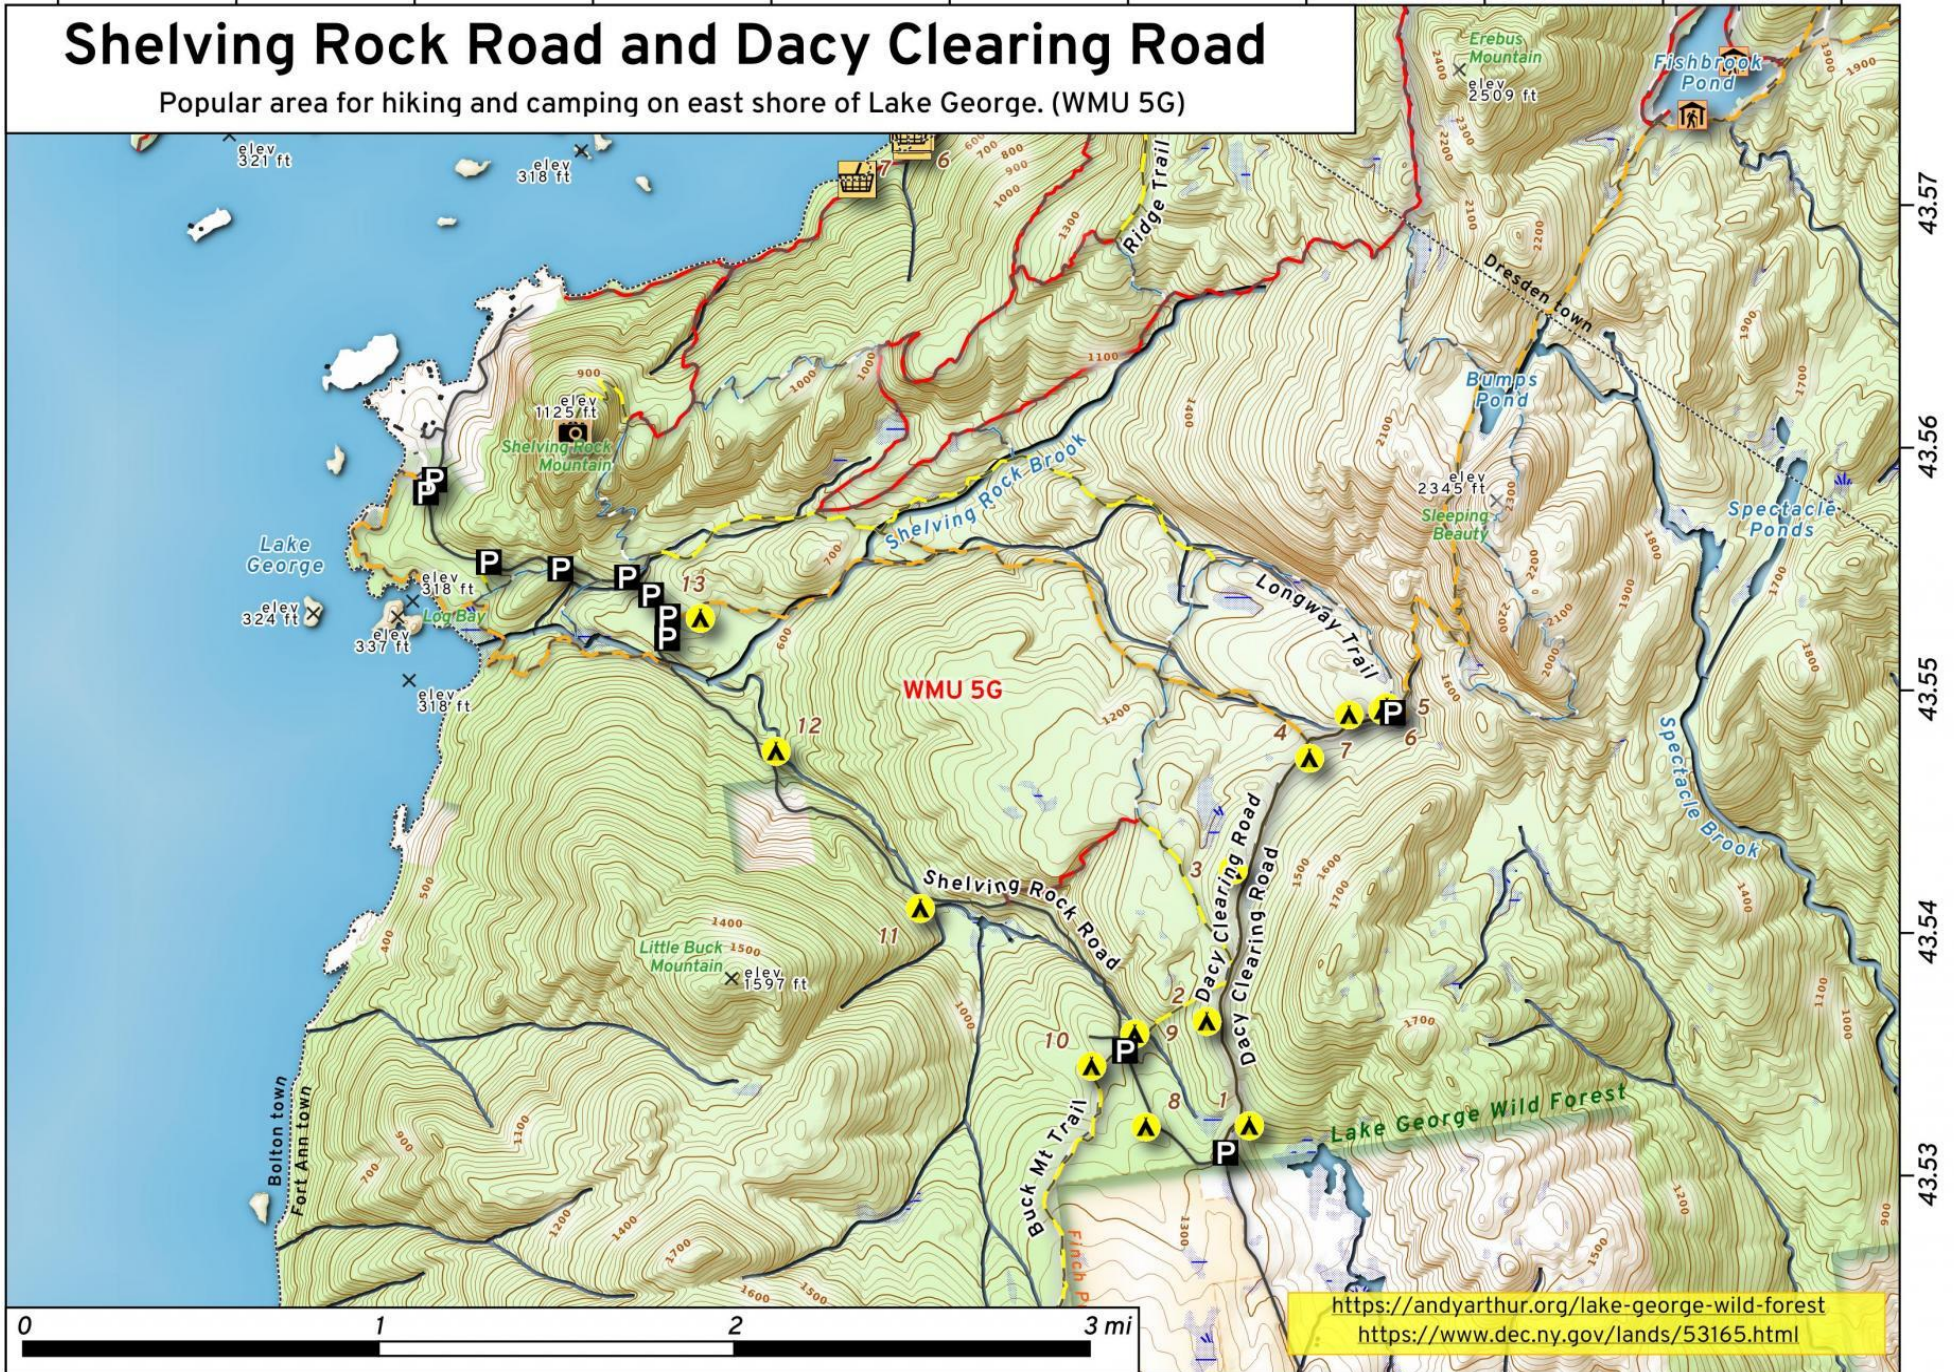

-73.63    -73.62    -73.61    -73.60    -73.59    -73.58    -73.57    -73.56    -73.55    -73.54    -73.53

# Shelving Rock Road and Dacy Clearing Road

Popular area for hiking and camping on east shore of Lake George. (WMU 5G)

Shelving Rock Road and Dacy Clearing Road Map, July 7, 2021 by AndyArthur.org in QGIS 3.20.0-Odense and Python. Street Map is Copyright © OpenStreetMap contributors, CC BY-SA. NYSDC Data: LiDAR/DEM, Borders, ADK Wetlands, Trails, Assets. True North. 1 inch = 0.5 miles. Projection: NAD83 / UTM zone 18N. Coordinates: 0.01° latitude-longitude (WGS84). Contours are 20 feet. Map is centered on 43.5472,-73.5805.