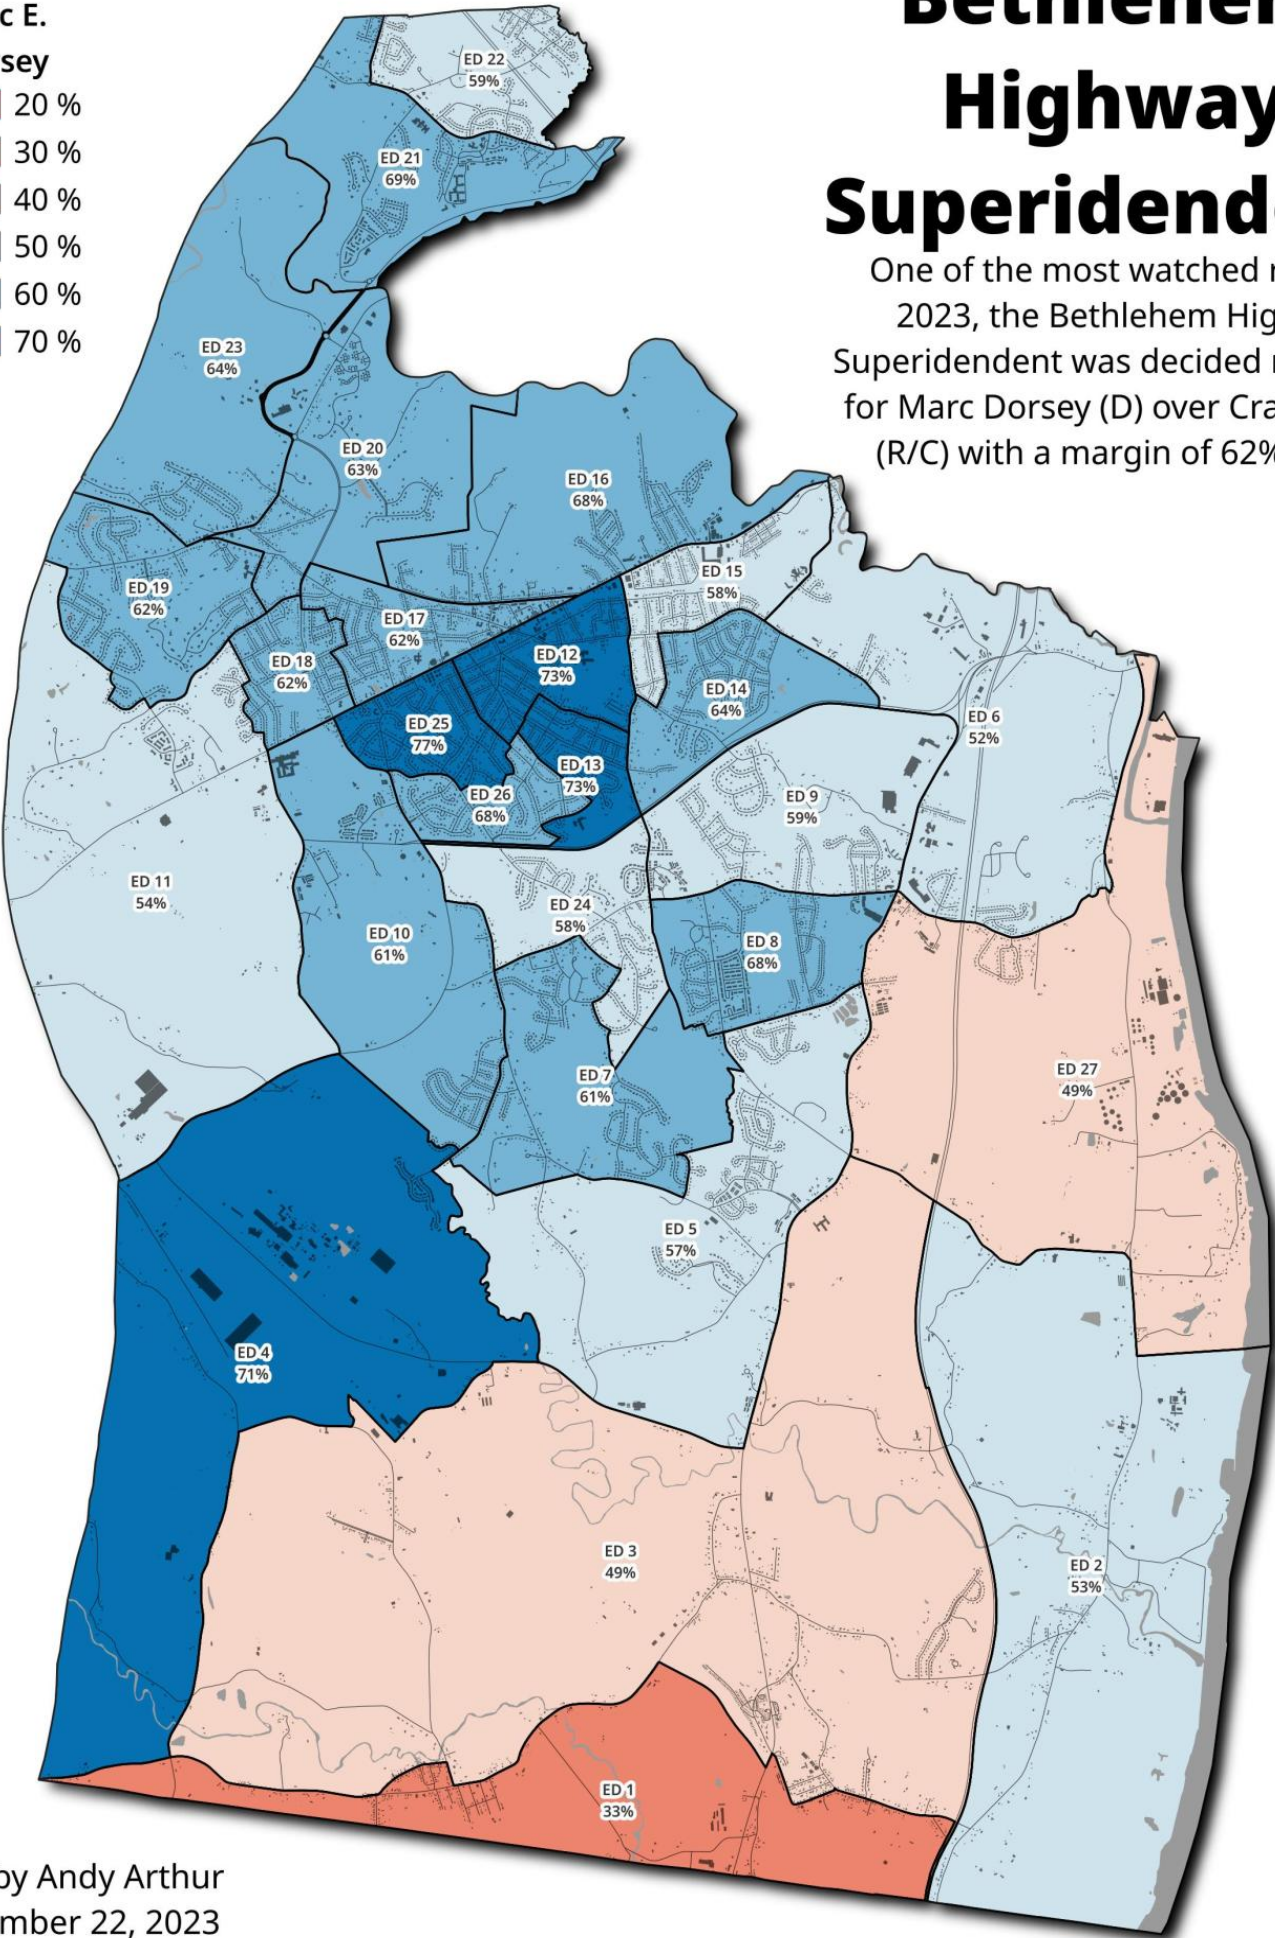

Bethlehem

Highway

Superintendent

One of the most watched races in 2023, the Bethlehem Highway Superintendent was decided nearly 2-1 for Marc Dorsey (D) over Craig Sleurs (R/C) with a margin of 62% to 38.

Map by Andy Arthur
November 22, 2023