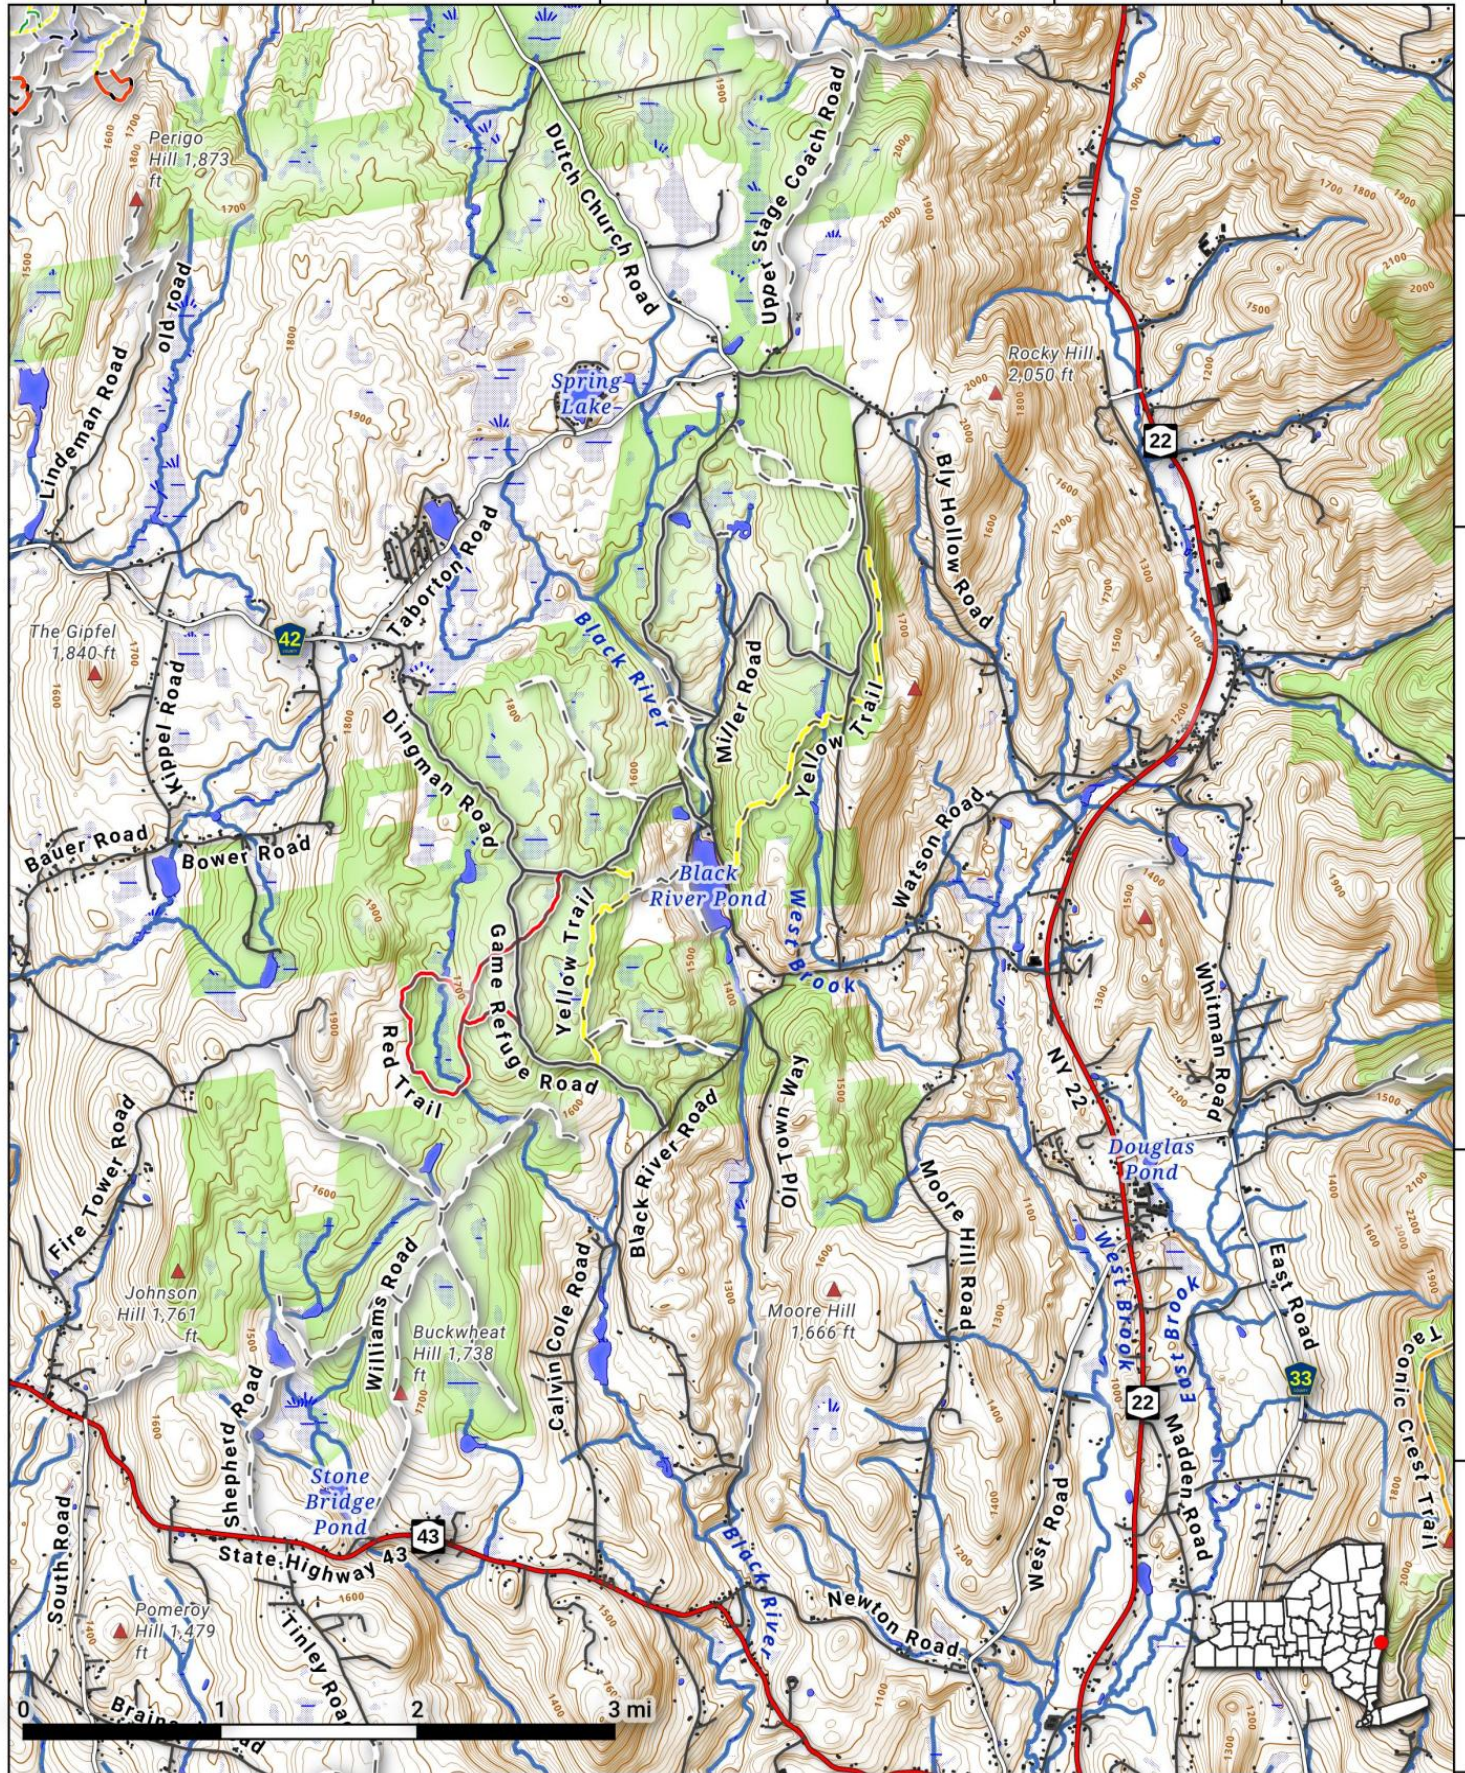

Capital Region WMA Roughly 4,000 acre parcel acquired as part of the rural resettlement program that has become public hunting grounds in Eastern Rensselaer County.

Map created by Andy Arthur on 5/6/2024 in QGIS 3.34.5-Prizren. Contains DEC Trails/Assets, Additional Campsites/Trails by Andy other data ©OpenStreetMap Data, OSM Maintainers. More maps at andyarthur.org.

-73.46 -73.44 -73.42 -73.40 -73.37 -73.35

42.67
42.64
42.62
42.60
42.57
42.55