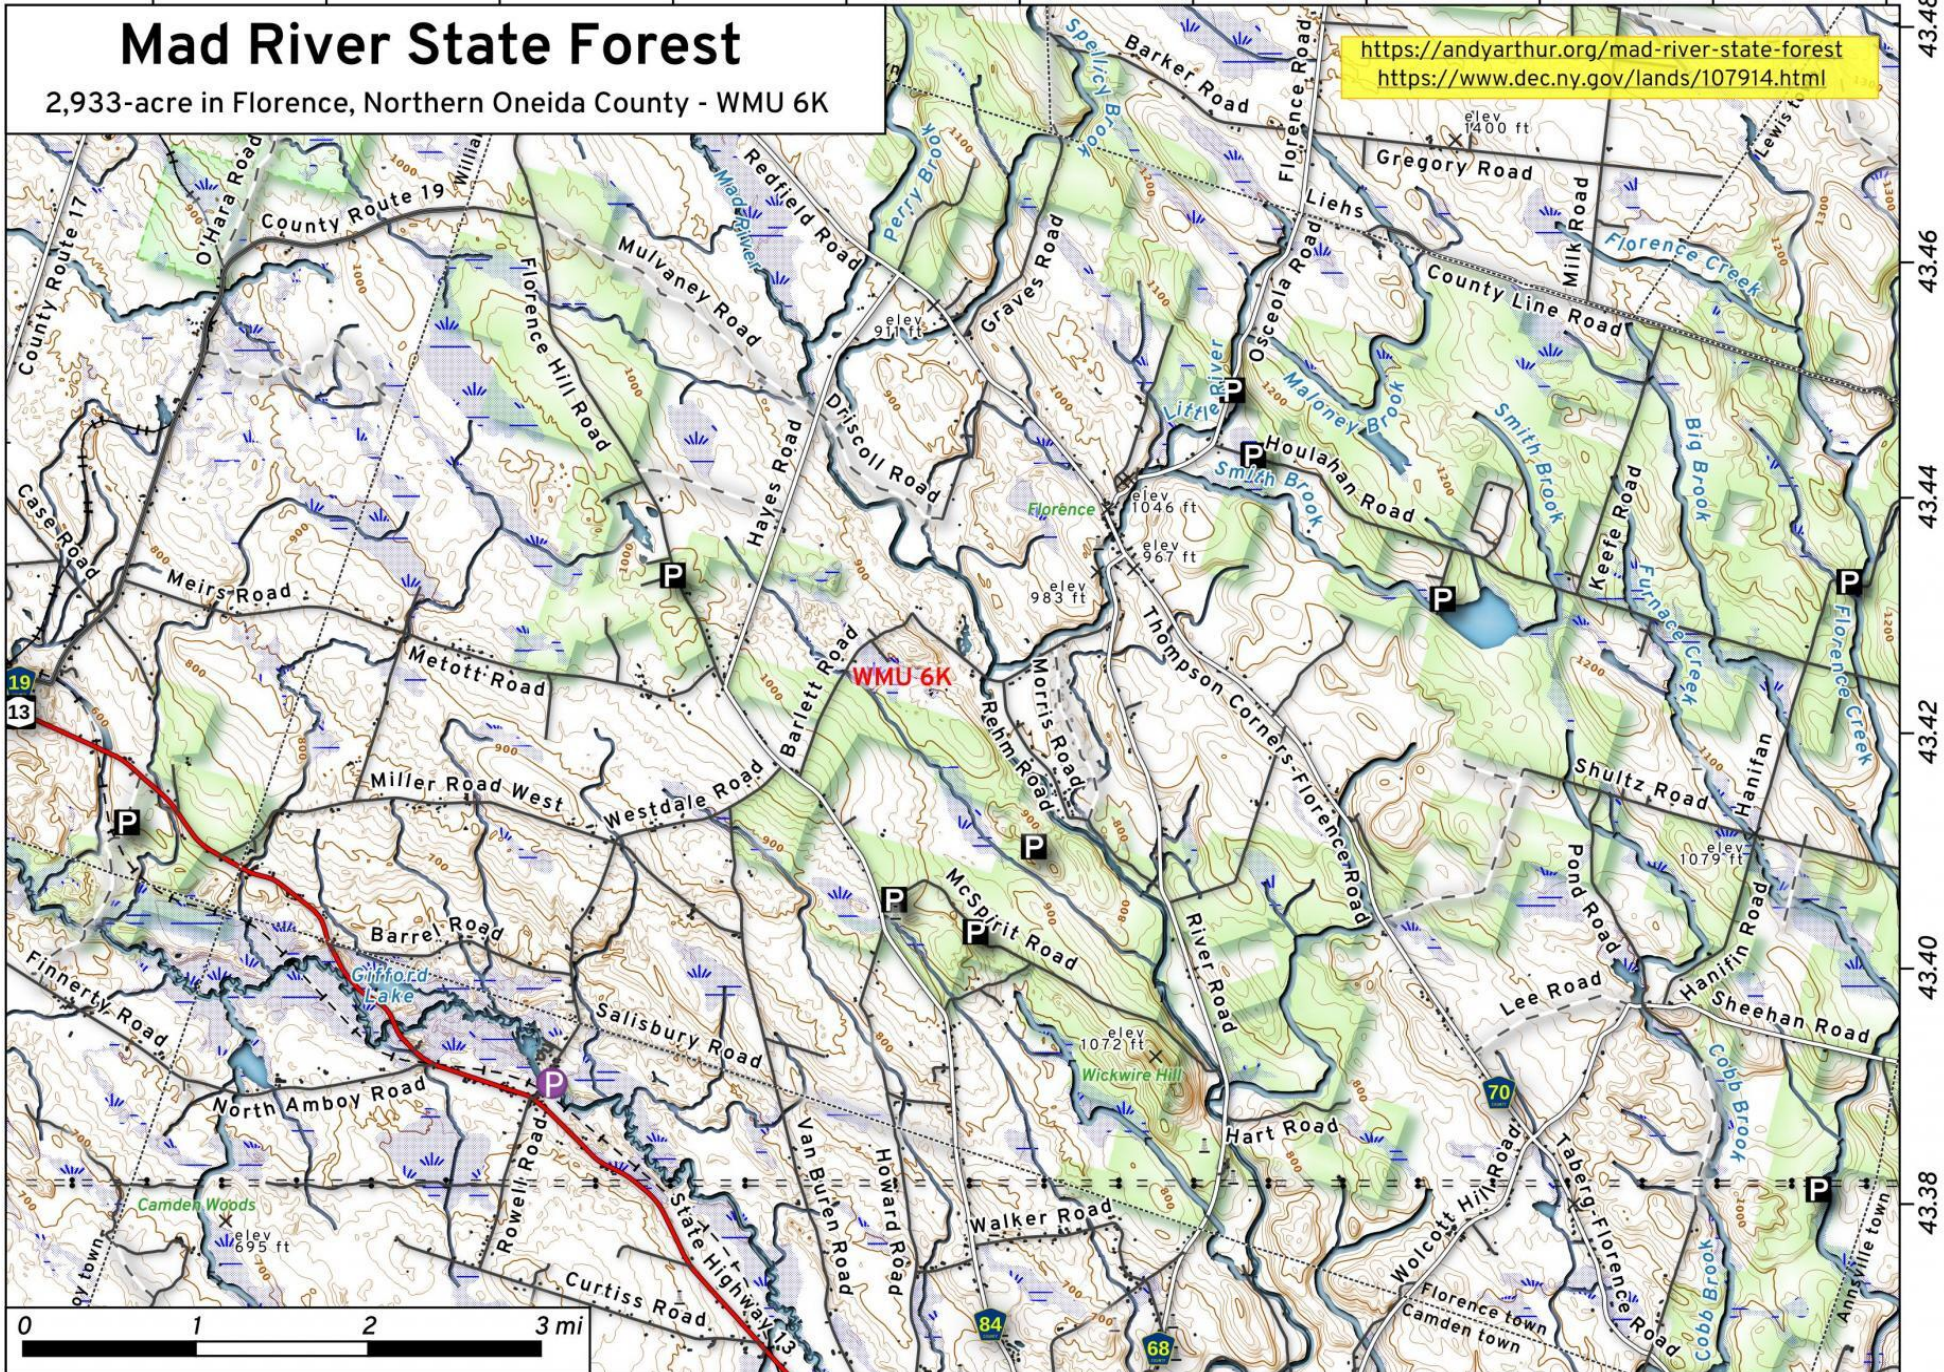

-75.86

-75.84

-75.82

-75.80

-75.78

-75.76

-75.74

-75.72

-75.70

-75.68

-75.66

# Mad River State Forest

2,933-acre in Florence, Northern Oneida County - WMU 6K

<https://andyarthur.org/mad-river-state-forest>  
<https://www.dec.ny.gov/lands/107914.html>

Mad River State Forest Map, February 8, 2022 by AndyArthur in QGIS 3.22.2-Białowieża and Python. Street Map is Copyright © OpenStreetMap contributors, CC BY-SA. NYSDEC Data: LiDAR/DEM, Borders, ADK Wetlands, Trails, Assets. True North. 1 inch = 1.1 miles. Projection: NAD83 / UTM zone 18N. Coordinates: 0.02° latitude-longitude (WGS84). Contours are 20 feet. Map is centered on 43.423,-75.767.