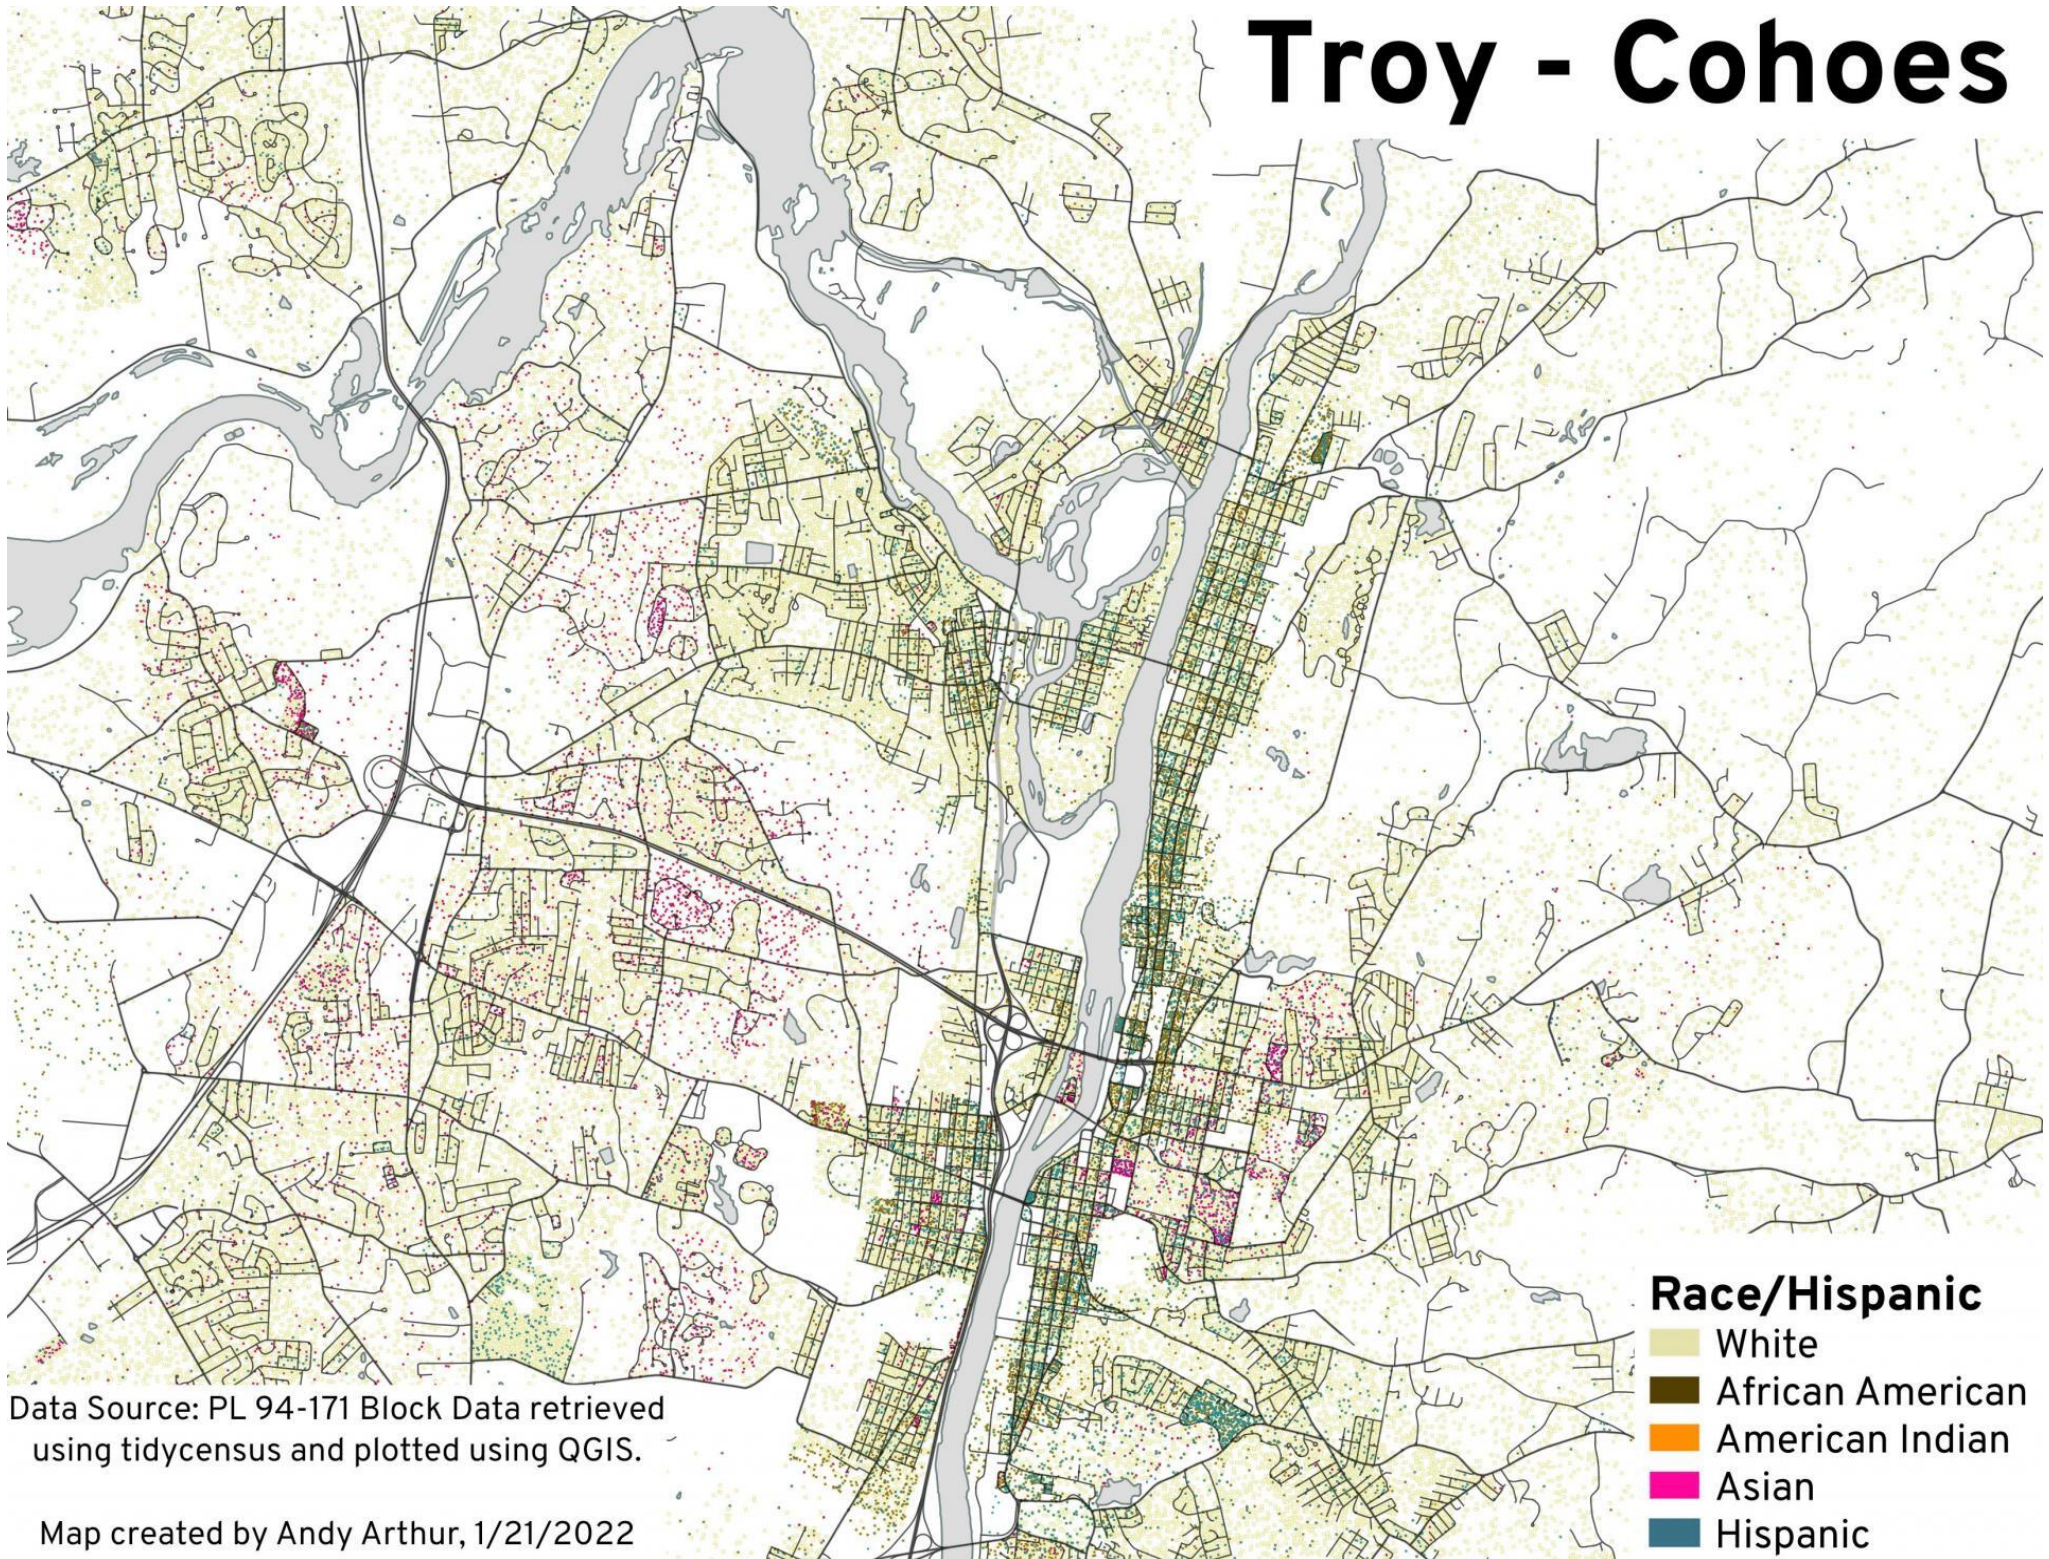

Troy - Cohoes

Data Source: PL 94-171 Block Data retrieved using tidycensus and plotted using QGIS.

Map created by Andy Arthur, 1/21/2022

- Race/Hispanic**
- White
 - African American
 - American Indian
 - Asian
 - Hispanic