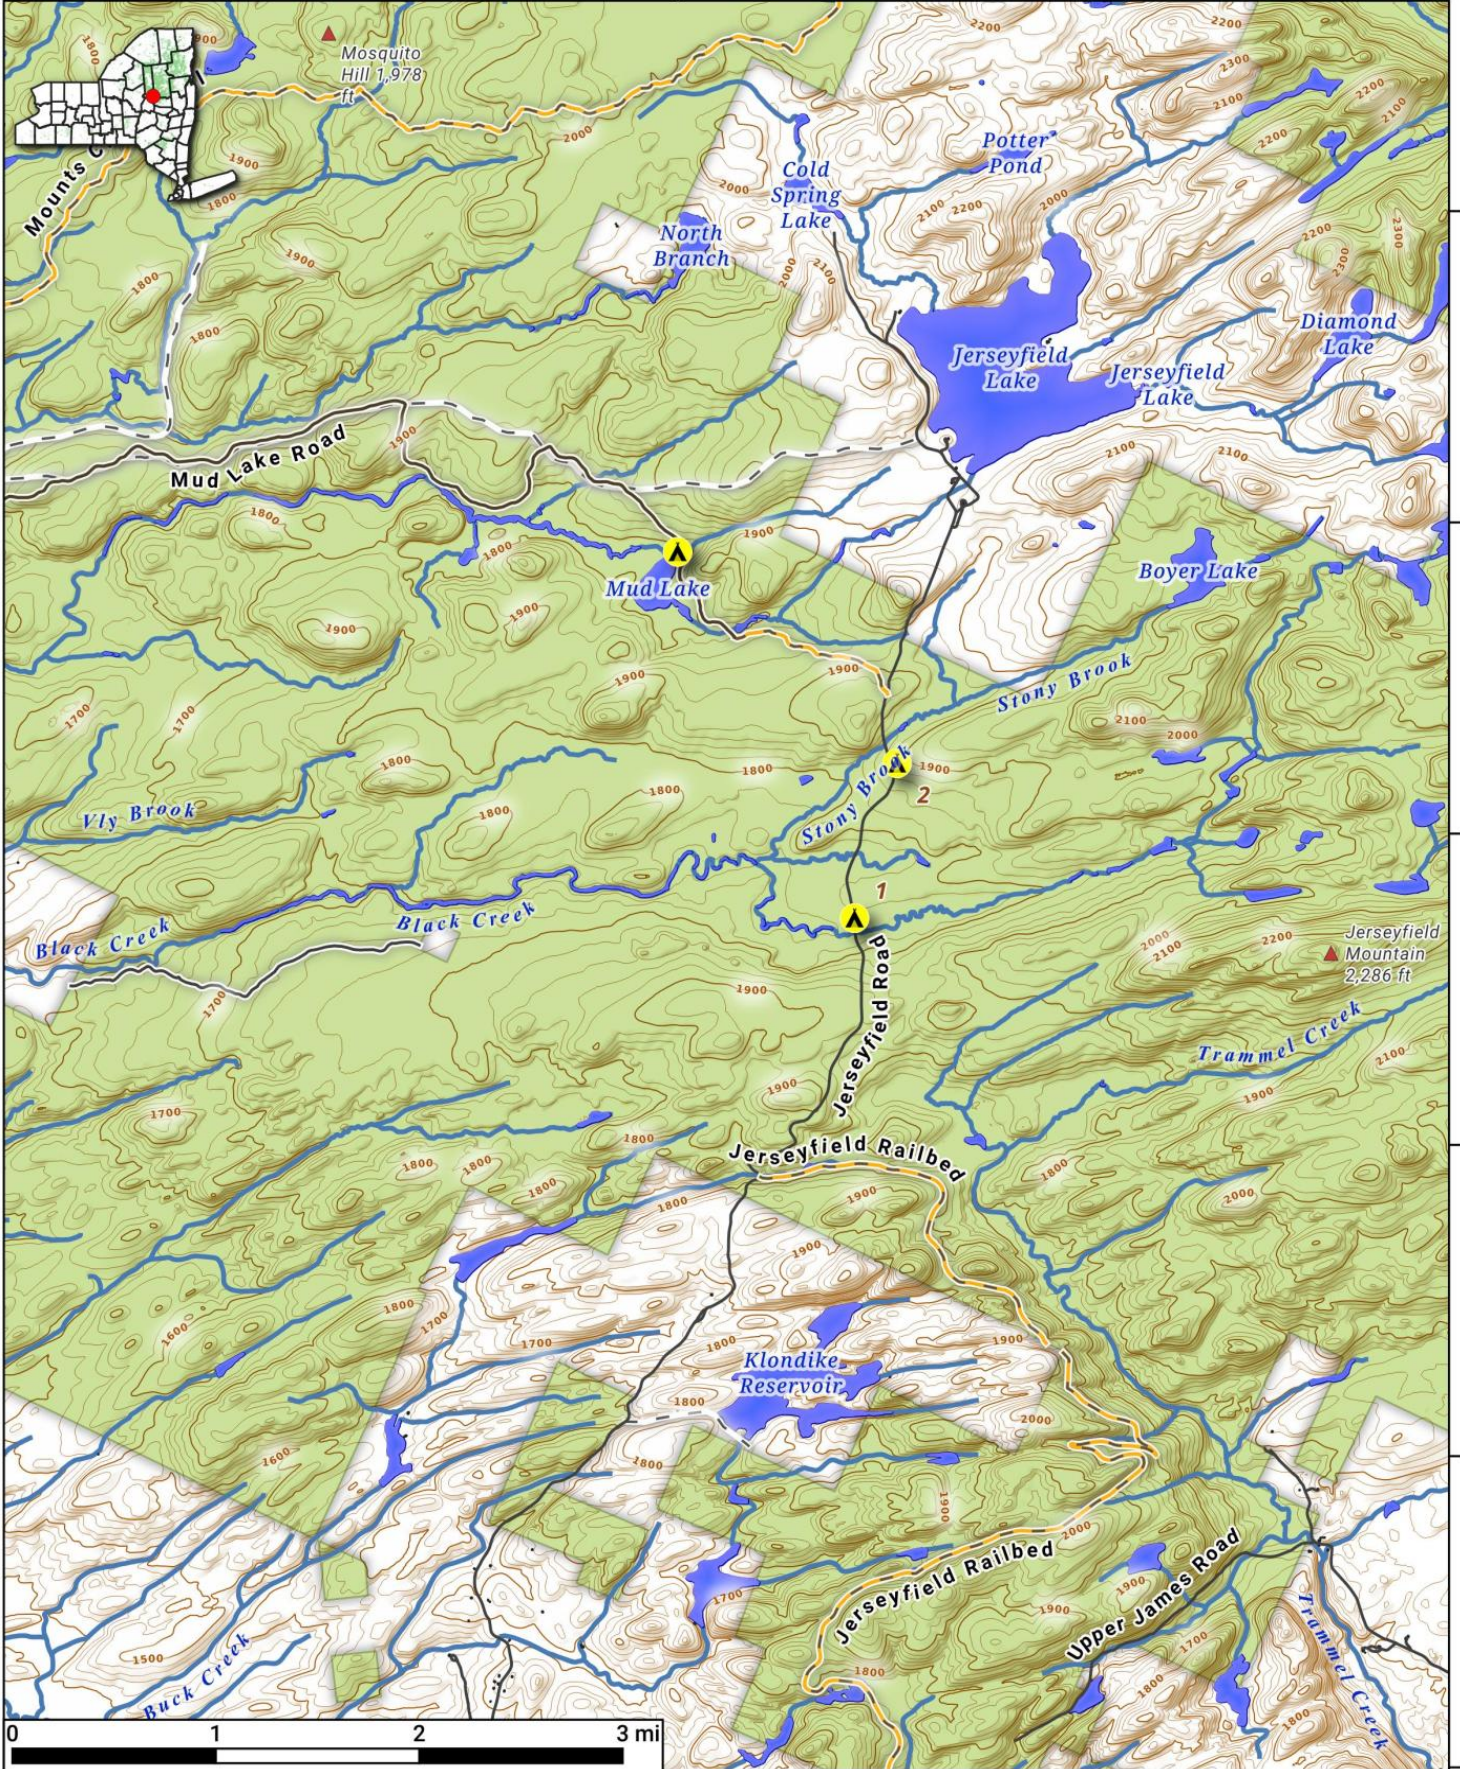

# Jerseyfield Road Campsites

There are two roadside campsites located along Jerseyfield Road on way up to Jerseyfield Lake.

Map is projected in Web Mercator 3857 and is 1: scale, True North. 20 foot contours. Created by Andy Arthur on 9/25/2023 in QGIS 3.32. Contains DEC Trails/Assets, Additional Campsites/Trails by Andy other data ©OpenStreetMap Data, OSM Maintainers. More maps at [andyarthur.org](http://andyarthur.org).

-74.84      -74.82      -74.79      -74.77      -74.75      -74.73

43.32

43.29

43.27

43.25

43.23

43.21

0      1      2      3 mi