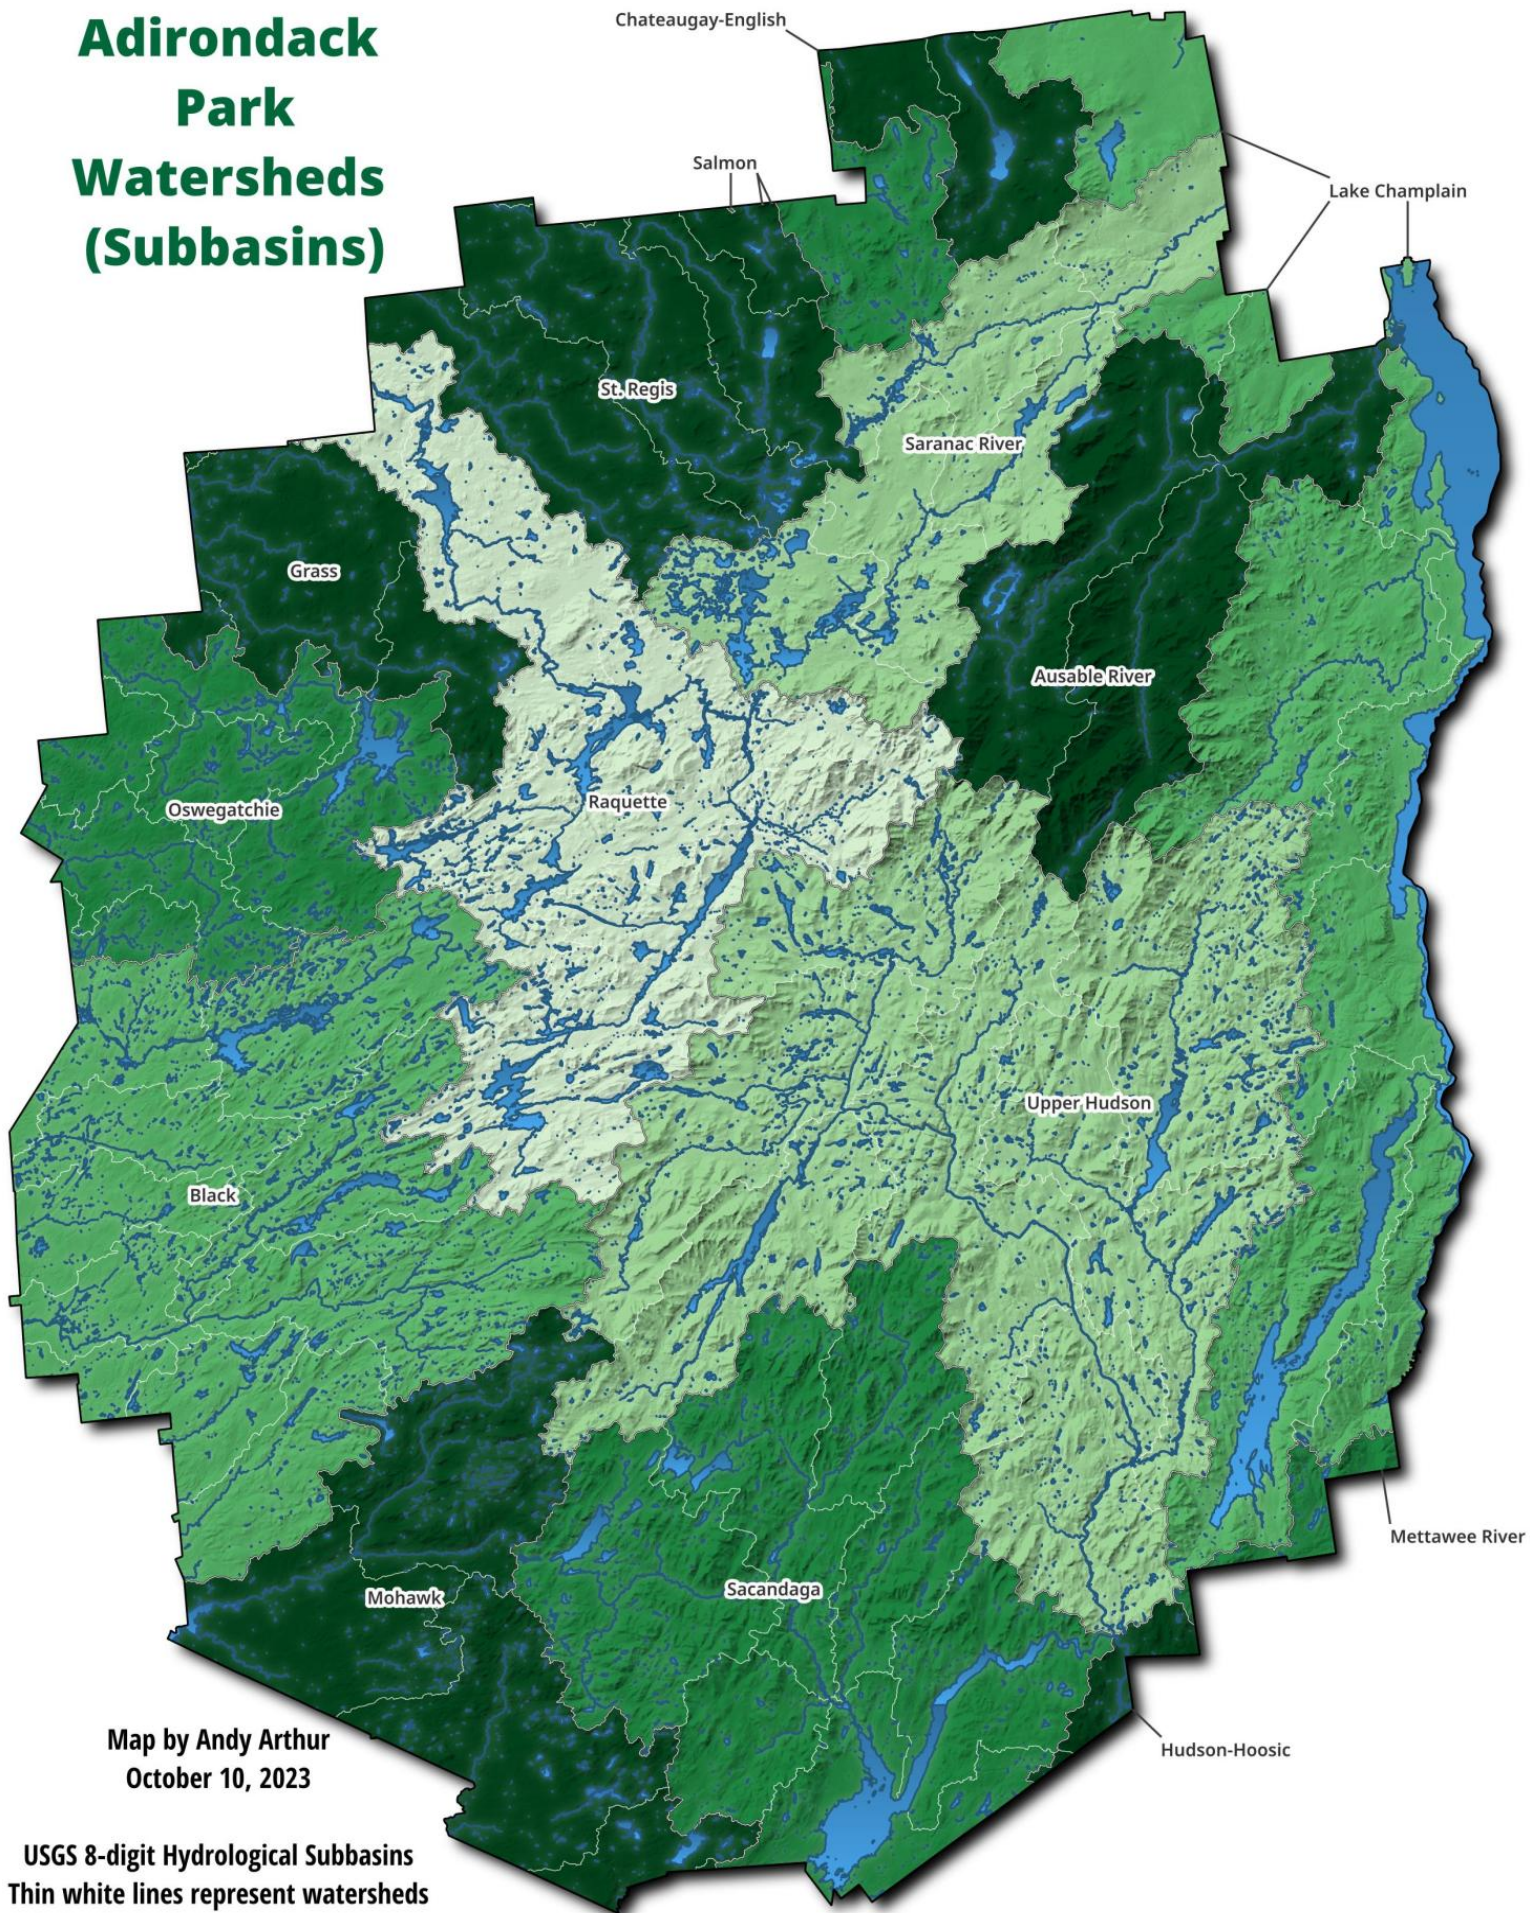

Adirondack Park Watersheds (Subbasins)

Map by Andy Arthur
October 10, 2023

USGS 8-digit Hydrological Subbasins
Thin white lines represent watersheds
within the basins shown on the map.