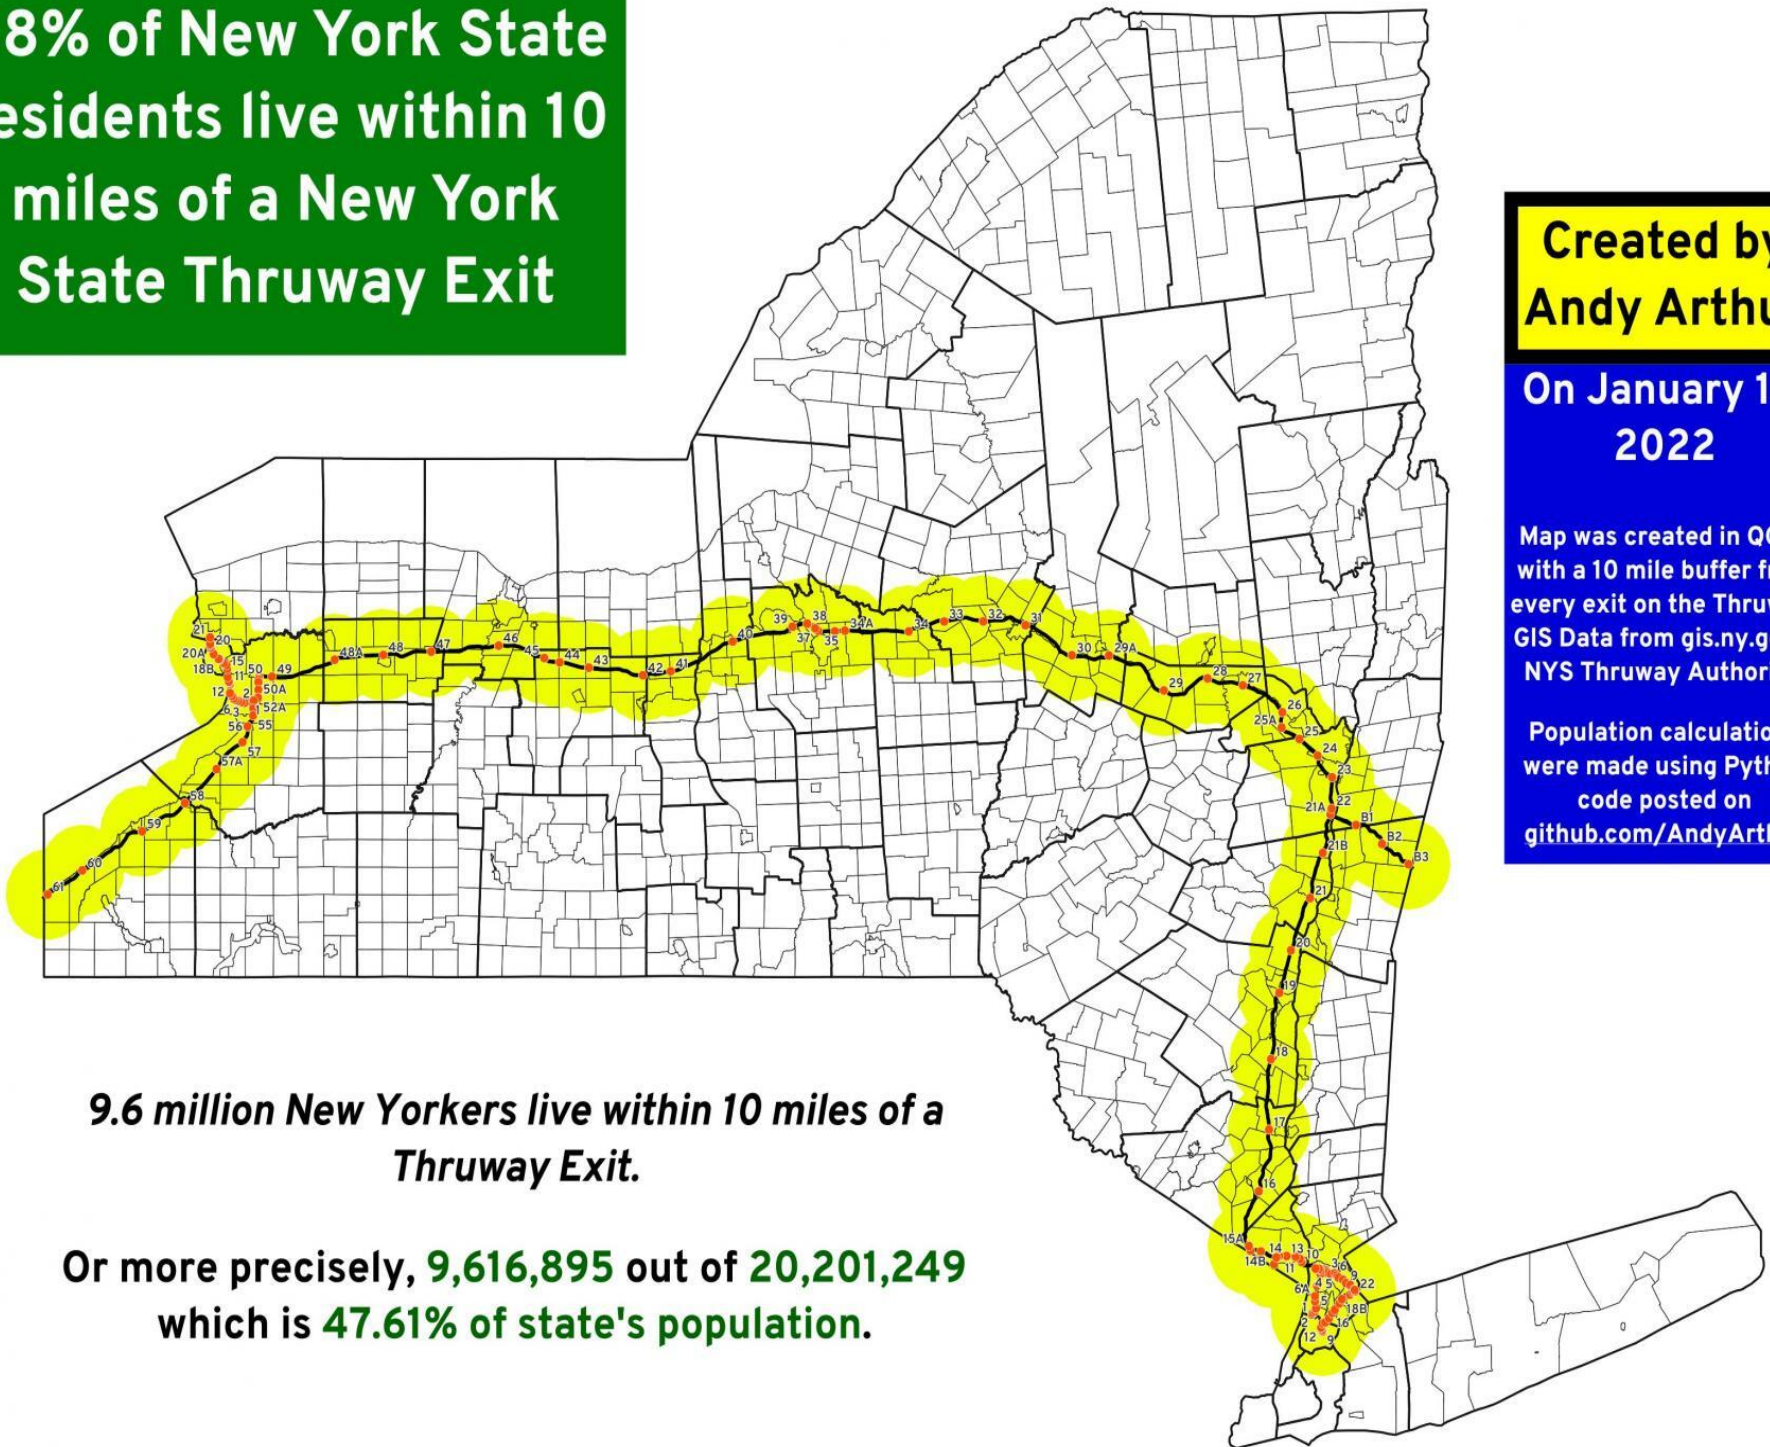

48% of New York State residents live within 10 miles of a New York State Thruway Exit

**Created by
Andy Arthur**

**On January 16,
2022**

Map was created in QGIS,
with a 10 mile buffer from
every exit on the Thruway.
GIS Data from gis.ny.gov /
NYS Thruway Authority.

Population calculations
were made using Python
code posted on
github.com/AndyArthur

9.6 million New Yorkers live within 10 miles of a Thruway Exit.

Or more precisely, 9,616,895 out of 20,201,249 which is 47.61% of state's population.