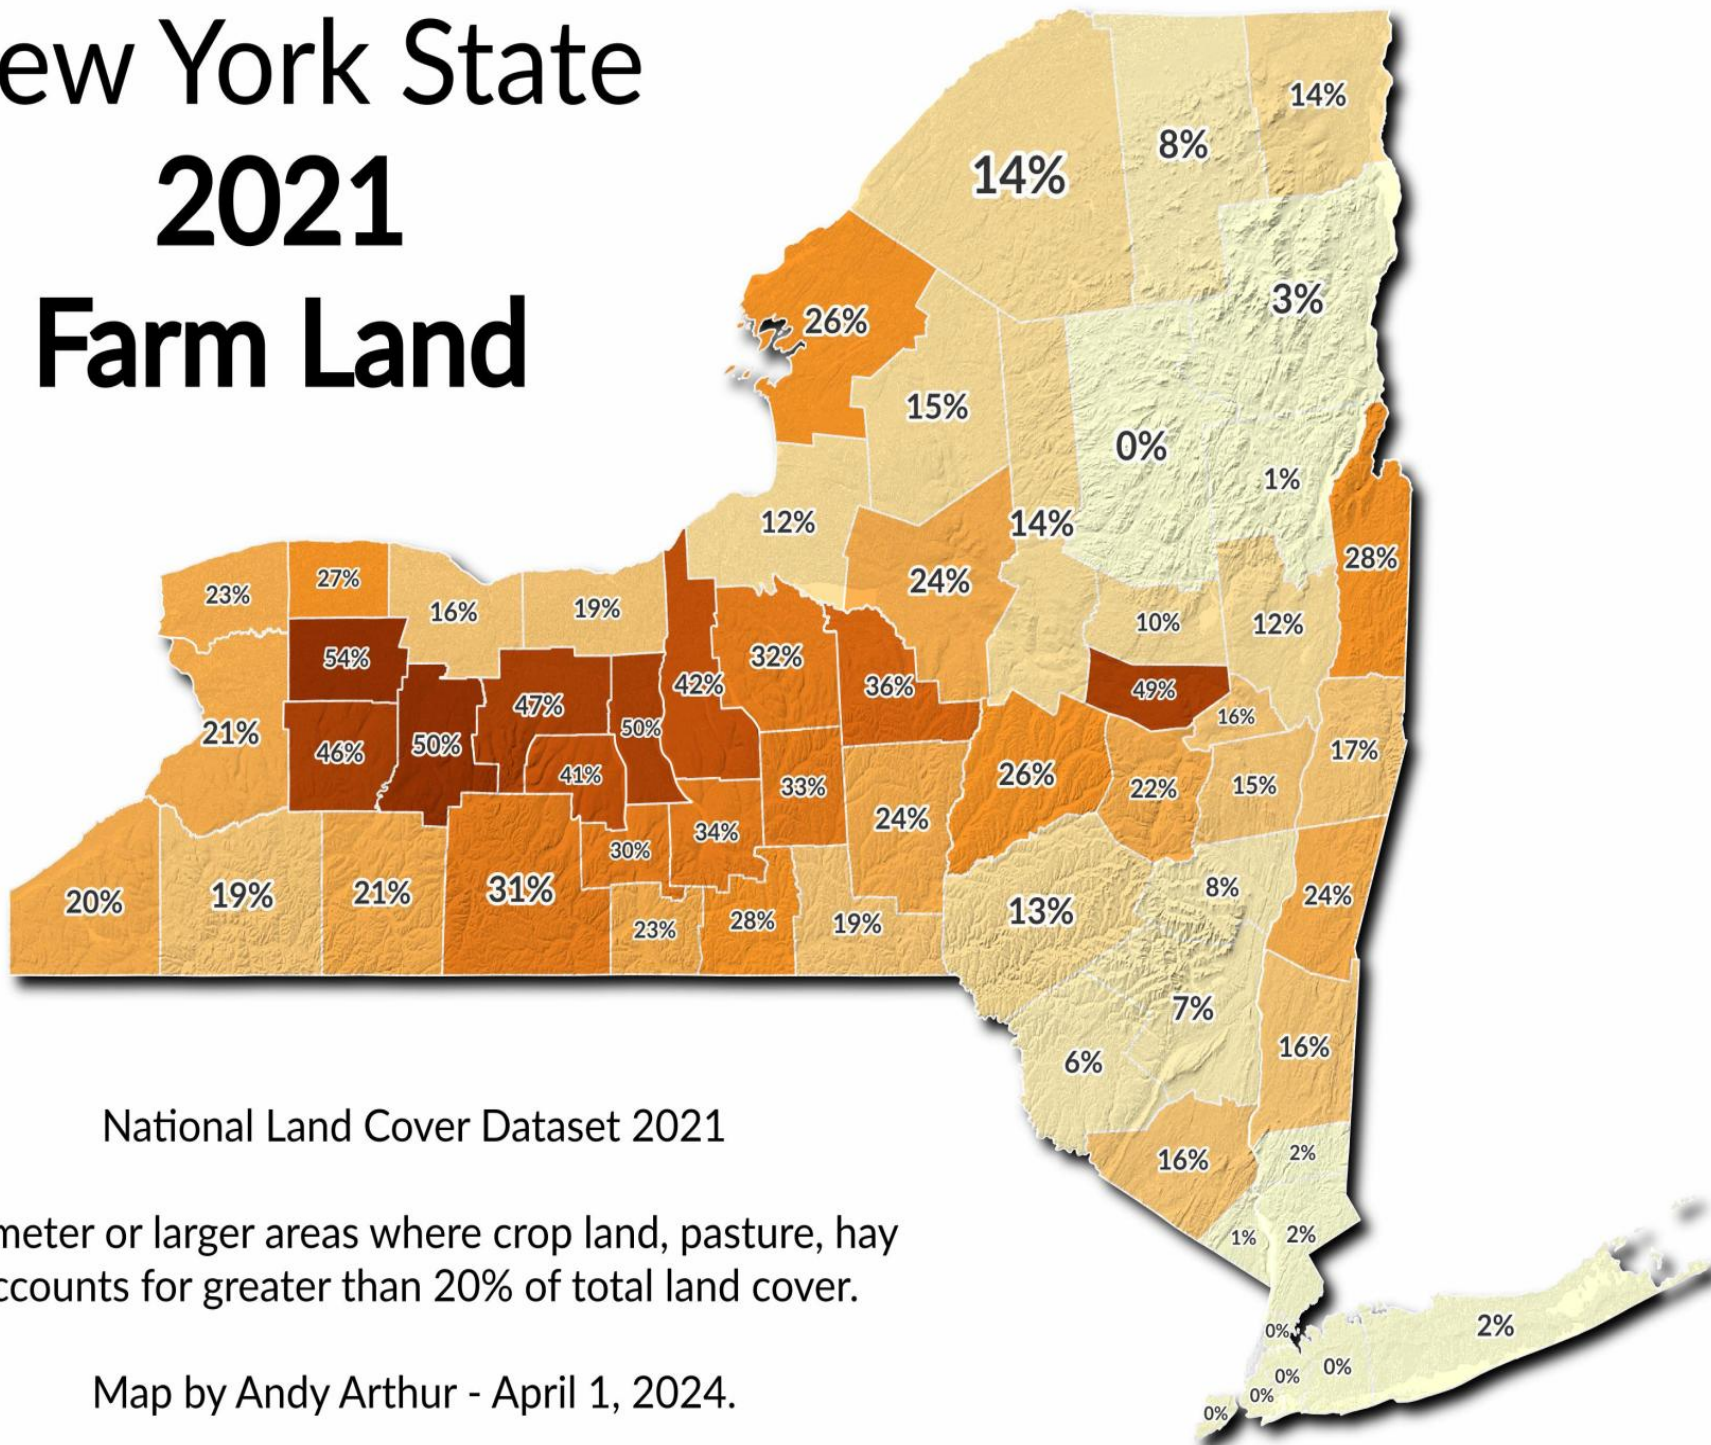

New York State 2021 Farm Land

National Land Cover Dataset 2021

30 meter or larger areas where crop land, pasture, hay accounts for greater than 20% of total land cover.

Map by Andy Arthur - April 1, 2024.