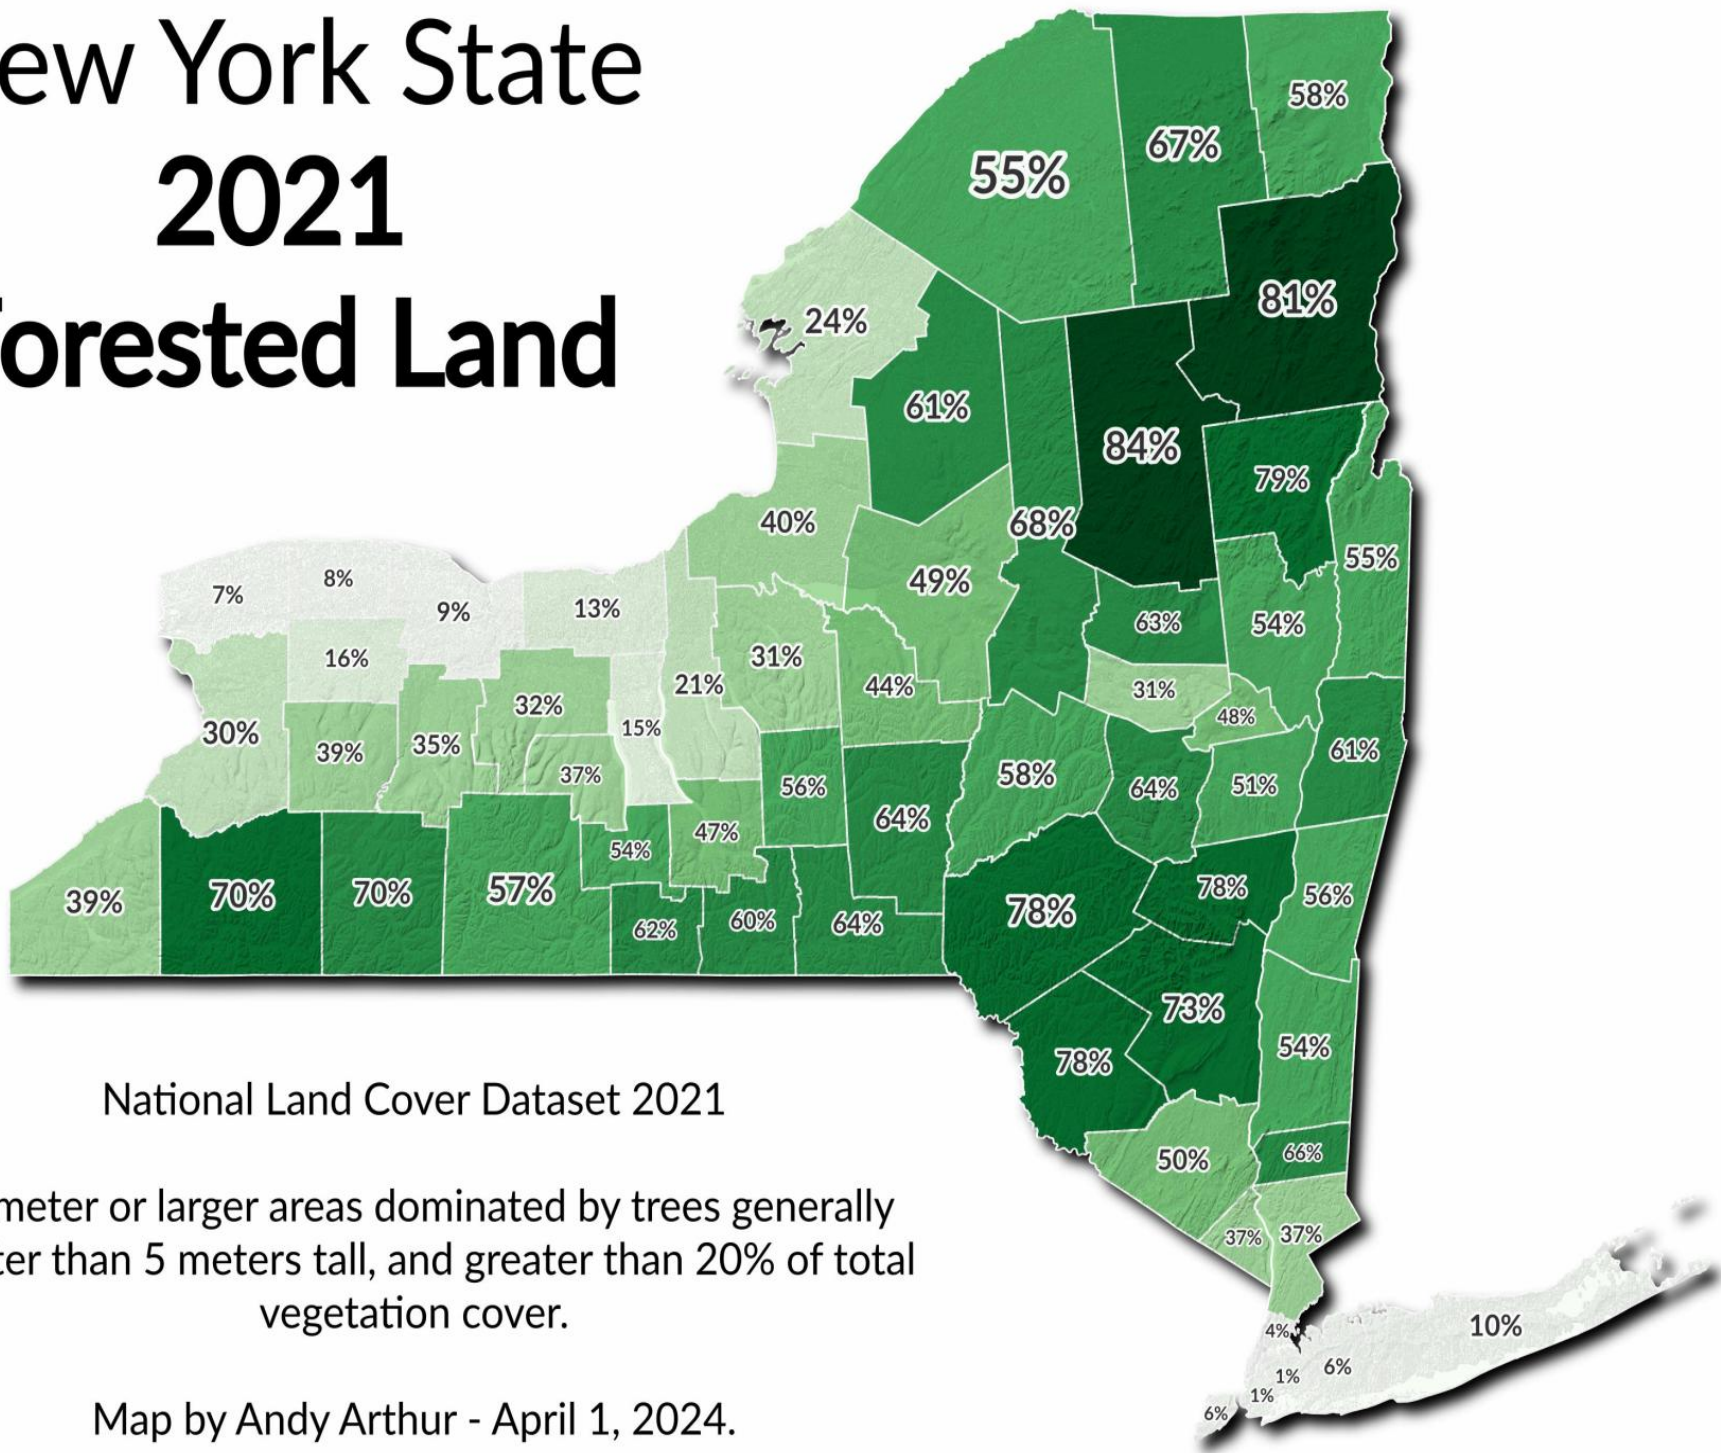

New York State 2021 Forested Land

National Land Cover Dataset 2021

30 meter or larger areas dominated by trees generally greater than 5 meters tall, and greater than 20% of total vegetation cover.

Map by Andy Arthur - April 1, 2024.