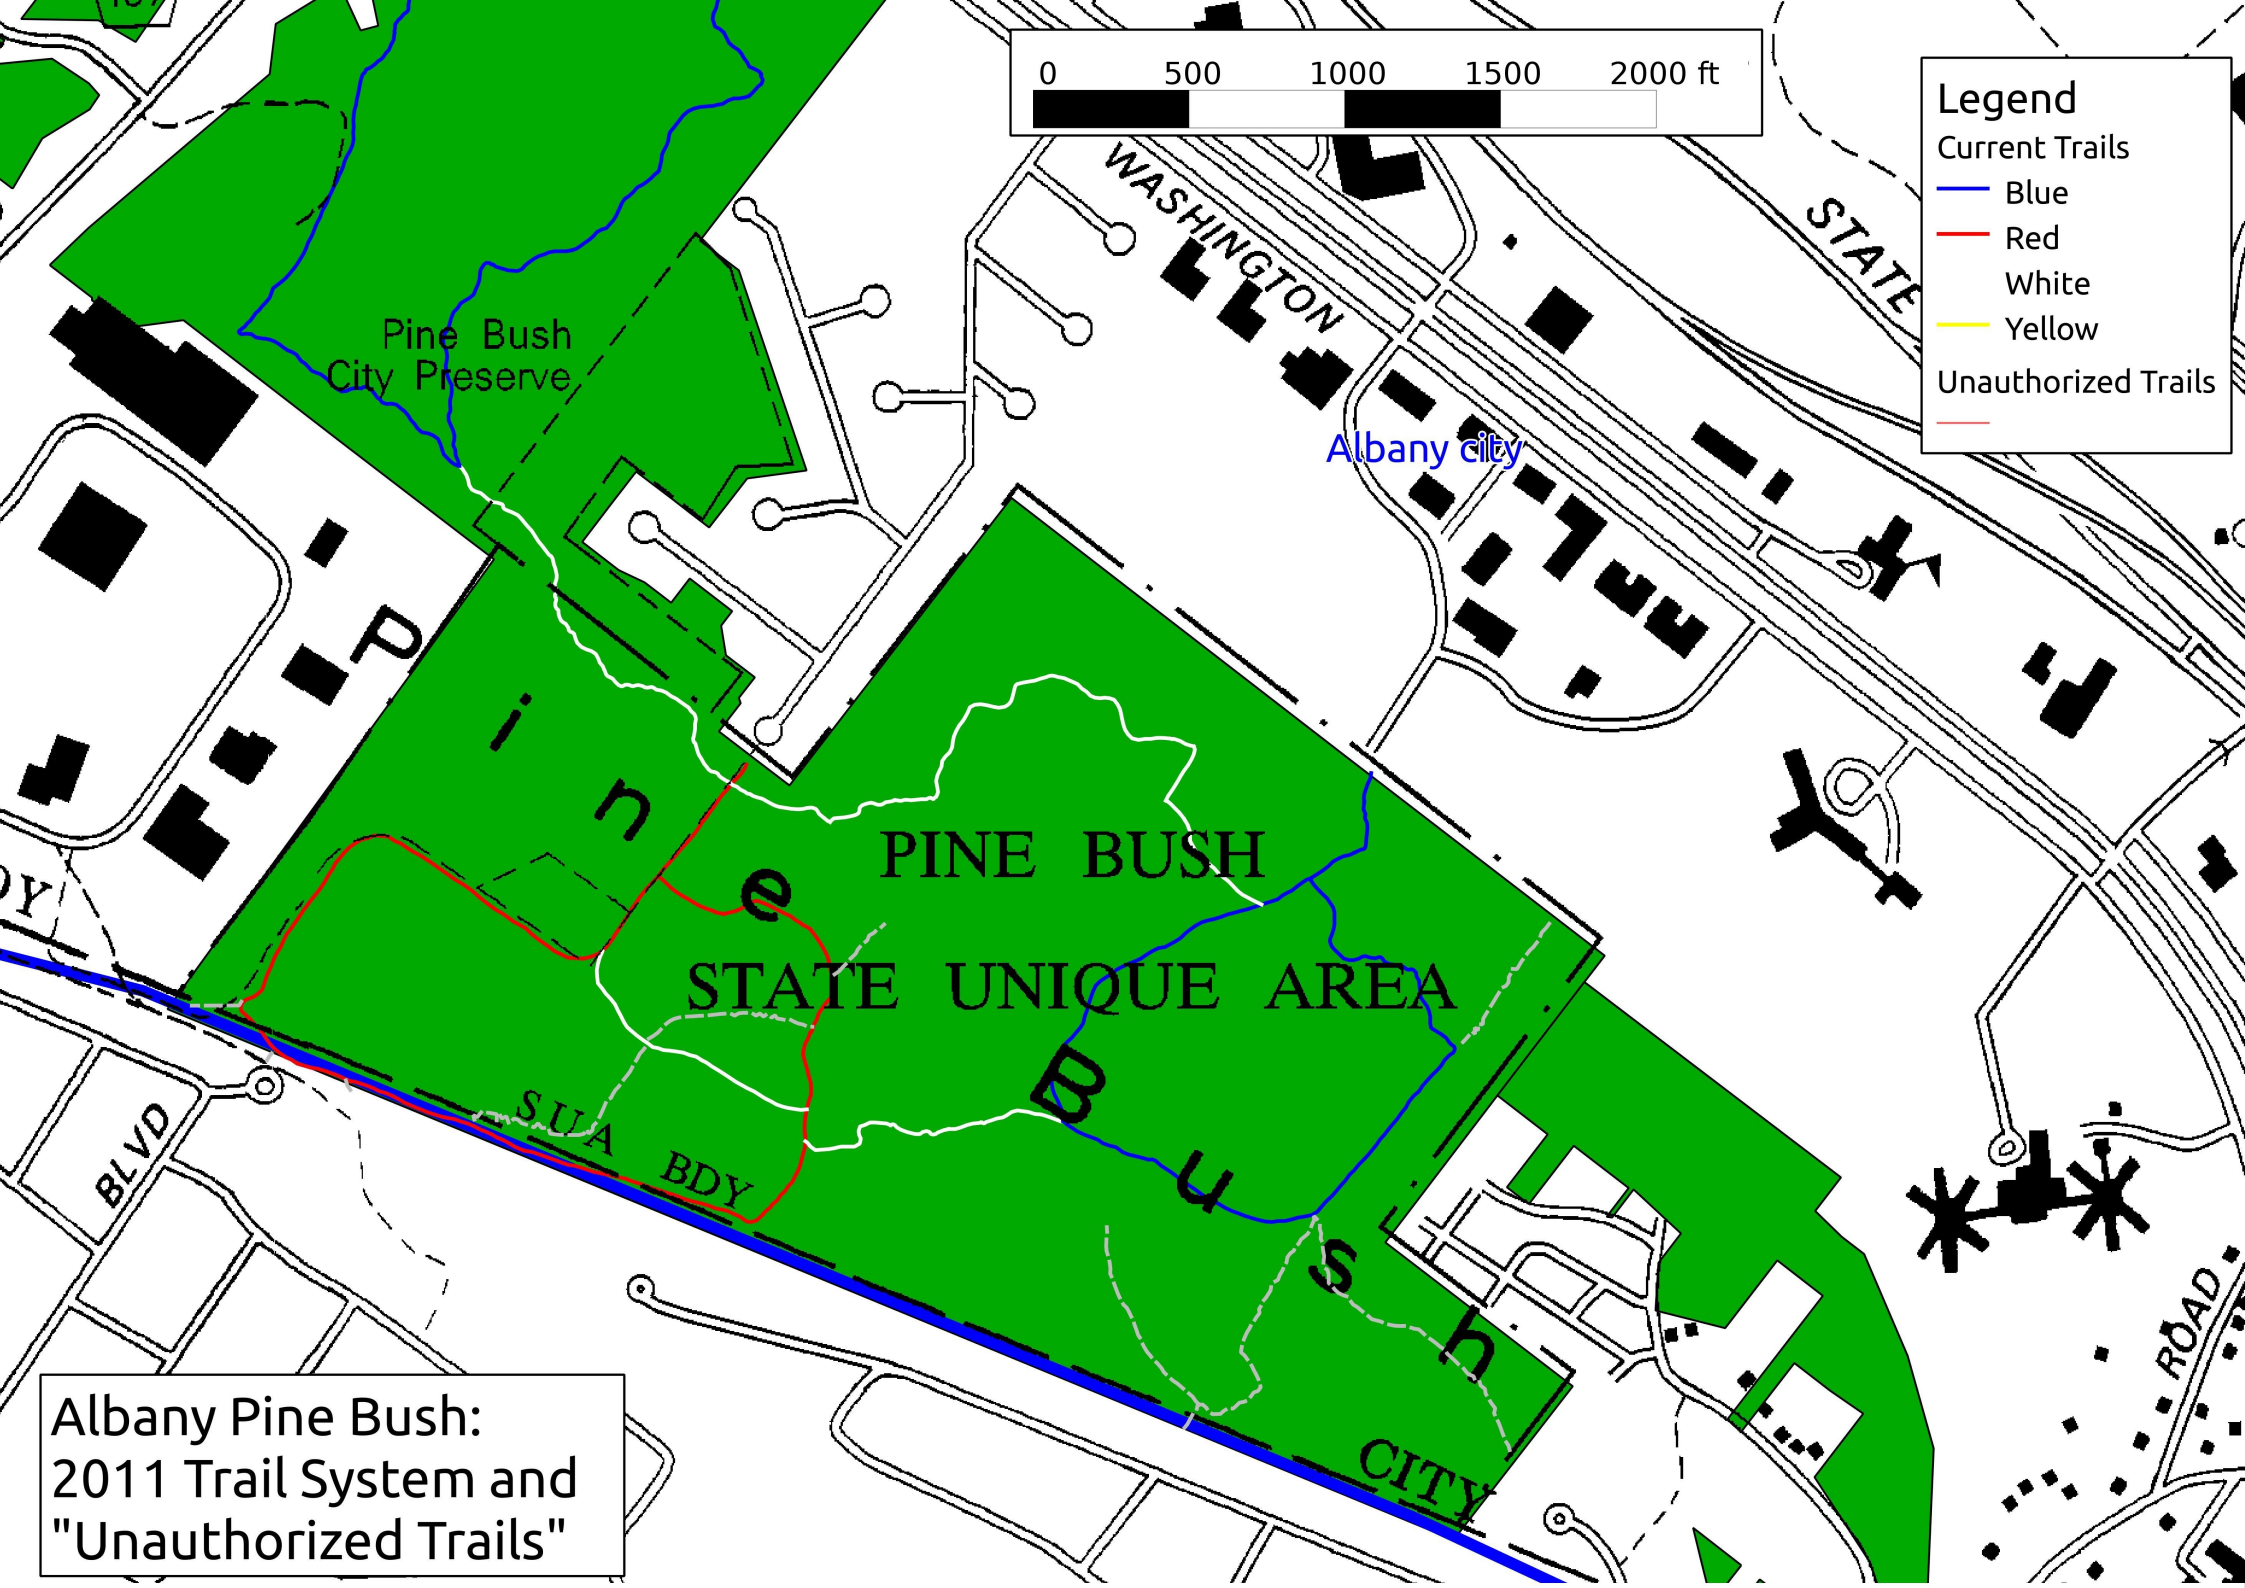

Legend

Current Trails

- Blue
- Red
- White
- Yellow

Unauthorized Trails

- Red

Albany Pine Bush:
2011 Trail System and
"Unauthorized Trails"