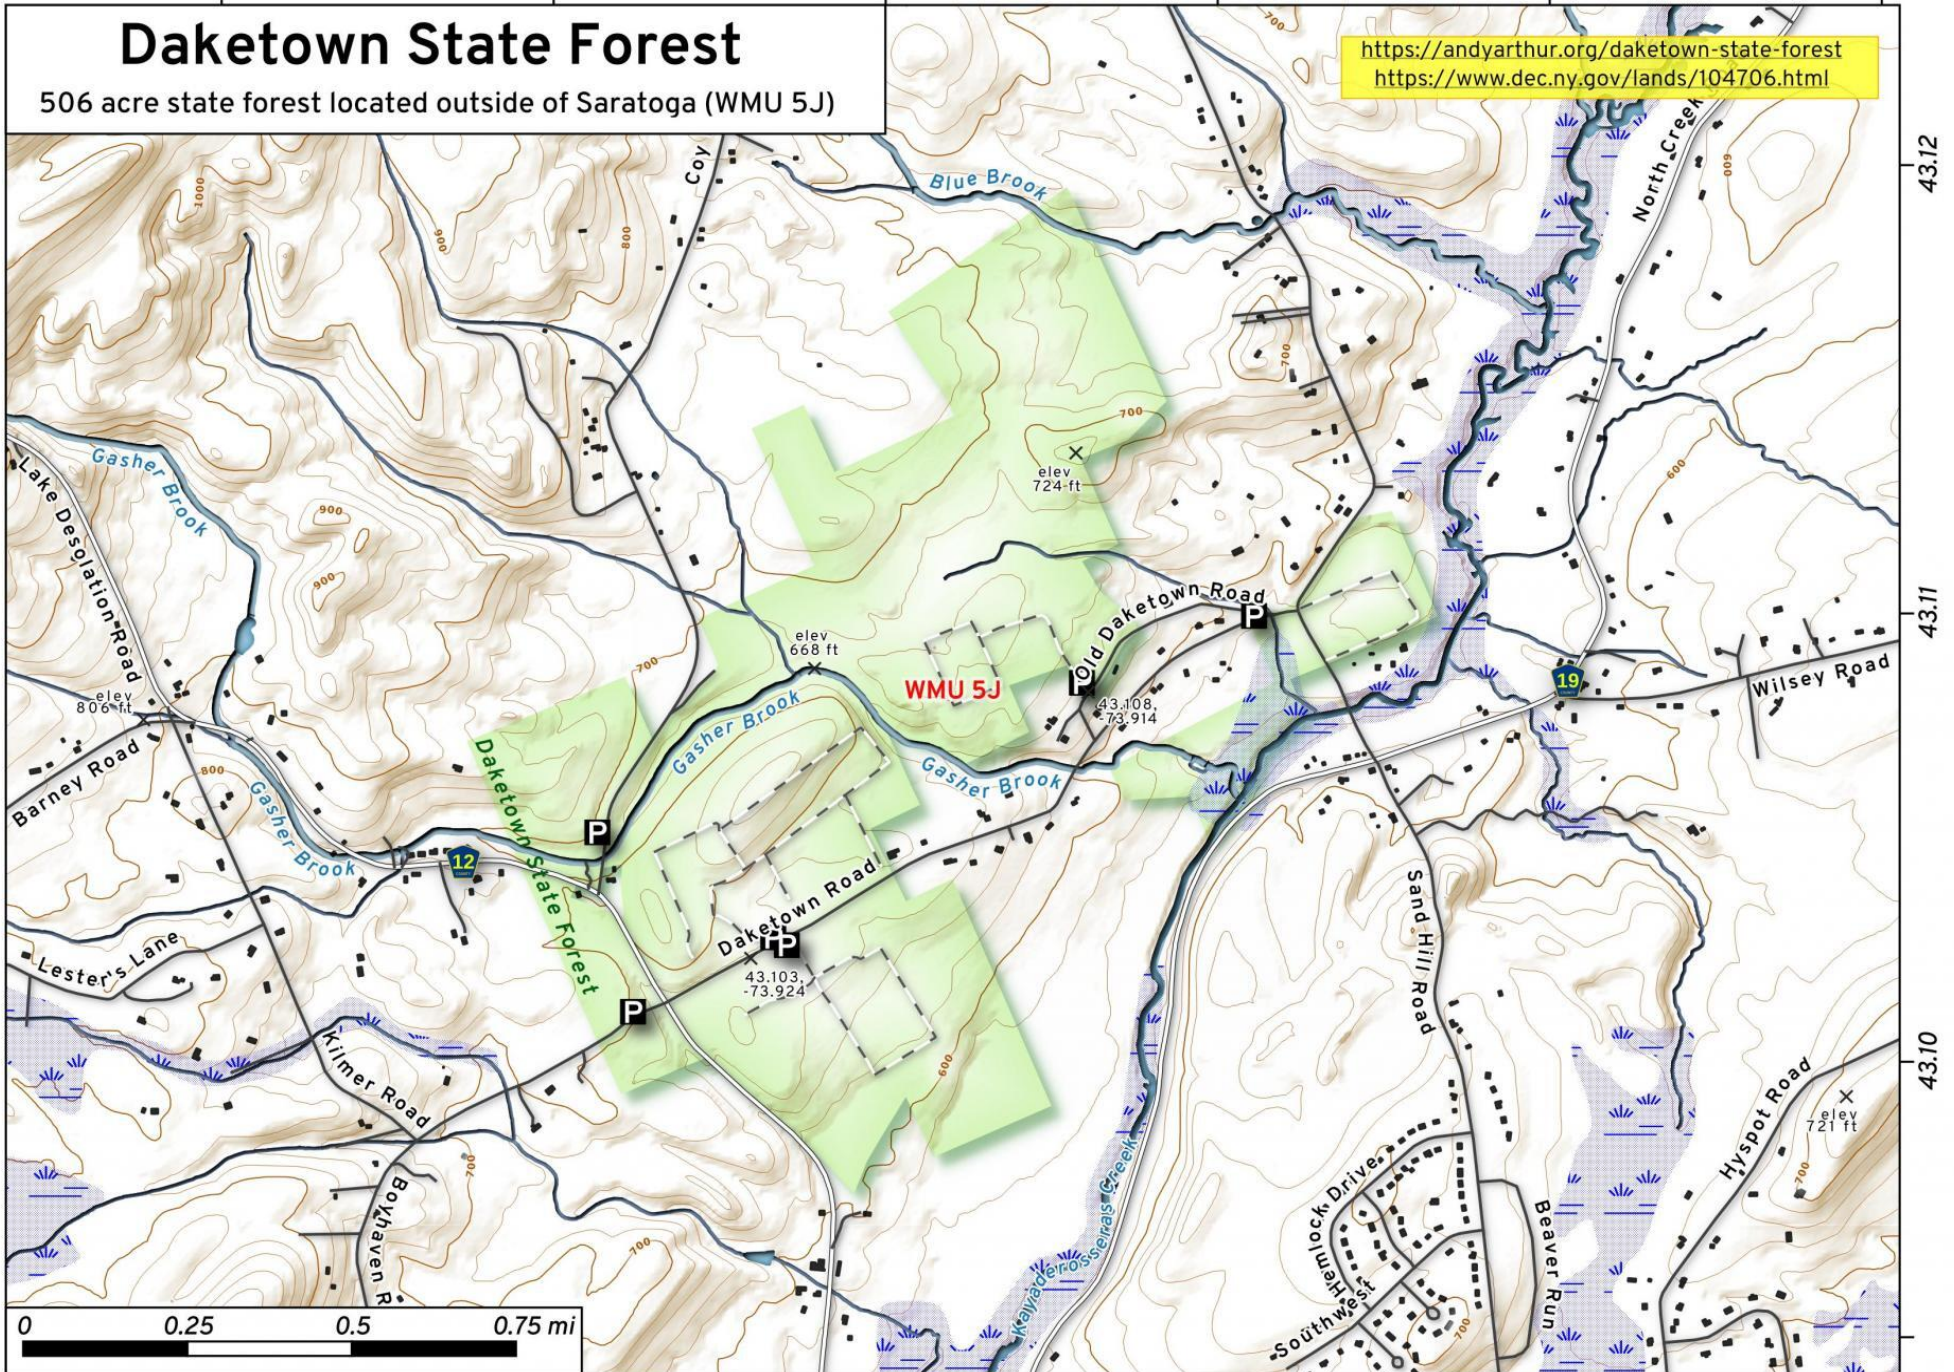

-73.94

-73.93

-73.92

-73.91

-73.90

-73.89

Daketown State Forest

506 acre state forest located outside of Saratoga (WMU 5J)

<https://andyarthur.org/daketown-state-forest>
<https://www.dec.ny.gov/lands/104706.html>

Daketown State Forest Map, February 7, 2021 by AndyArthur.org in QGIS 3.16.3-Hannover and Python. Street Map is Copyright © OpenStreetMap contributors, CC BY-SA. NYSDEC Data: LiDAR/DEM, Borders, ADK Wetlands, Trails, Assets. True North. 1 inch = 0.3 miles. Projection: NAD83 / UTM zone 18N. Coordinates: 0.01° latitude-longitude (WGS84). Contours are 20 feet. Map is centered on 43.1086, -73.9183.