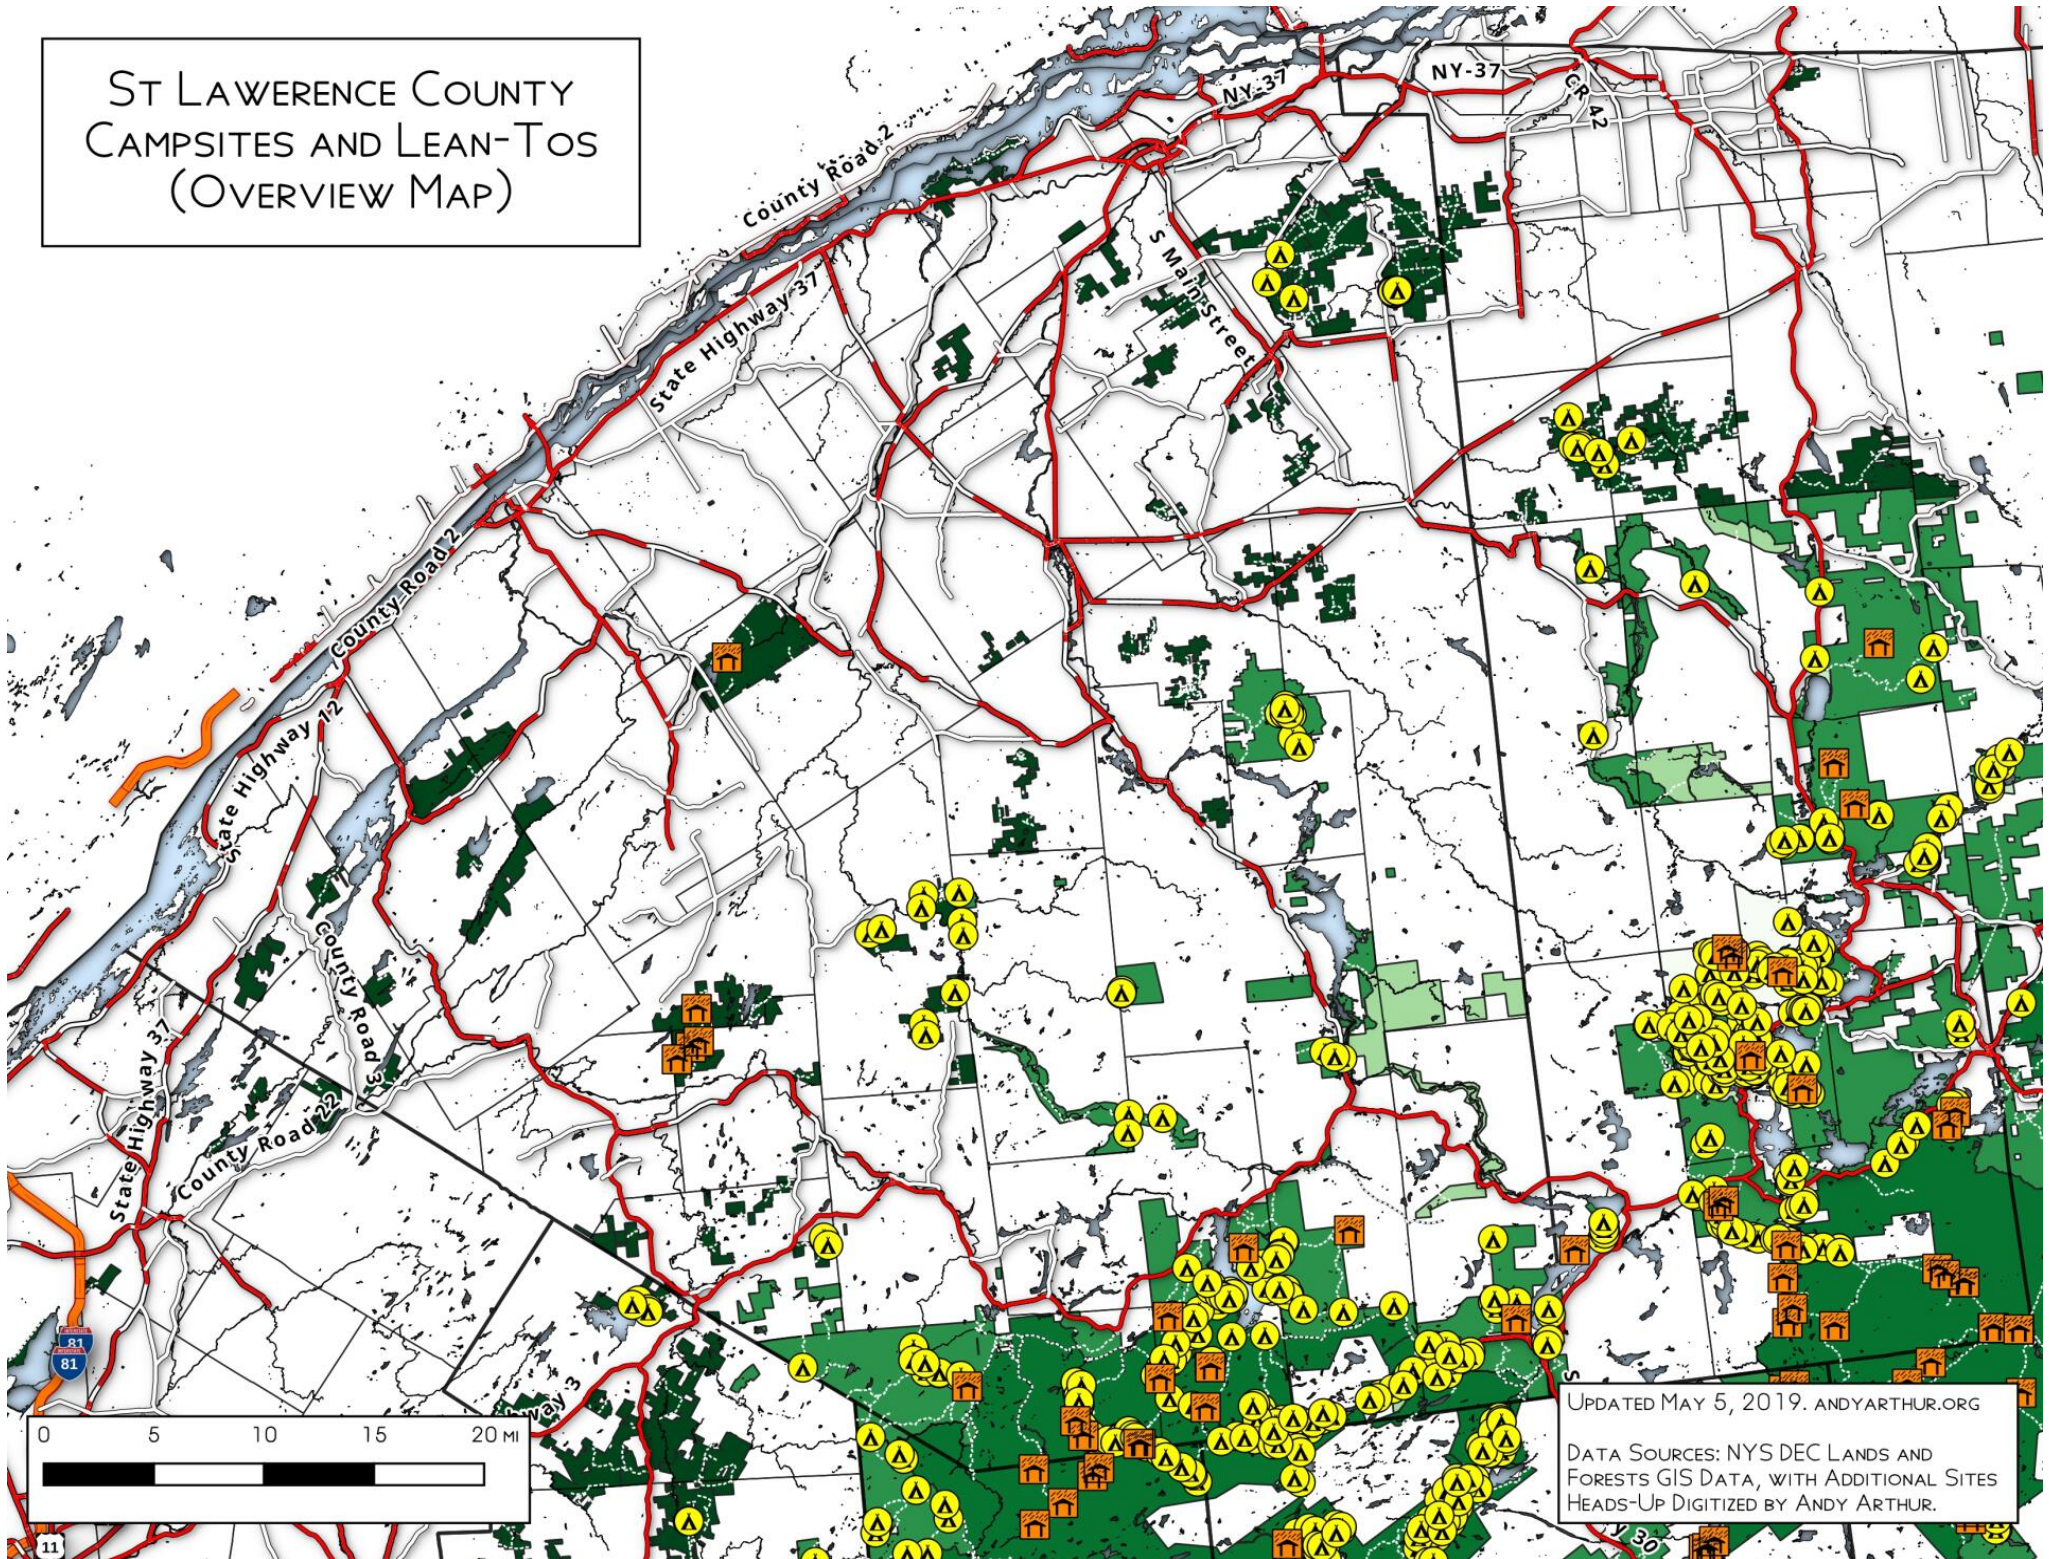

# ST LAWRENCE COUNTY CAMPSITES AND LEAN-TOS (OVERVIEW MAP)

UPDATED MAY 5, 2019. [ANDYARTHUR.ORG](http://ANDYARTHUR.ORG)  
DATA SOURCES: NYS DEC LANDS AND FORESTS GIS DATA, WITH ADDITIONAL SITES HEADS-UP DIGITIZED BY ANDY ARTHUR.