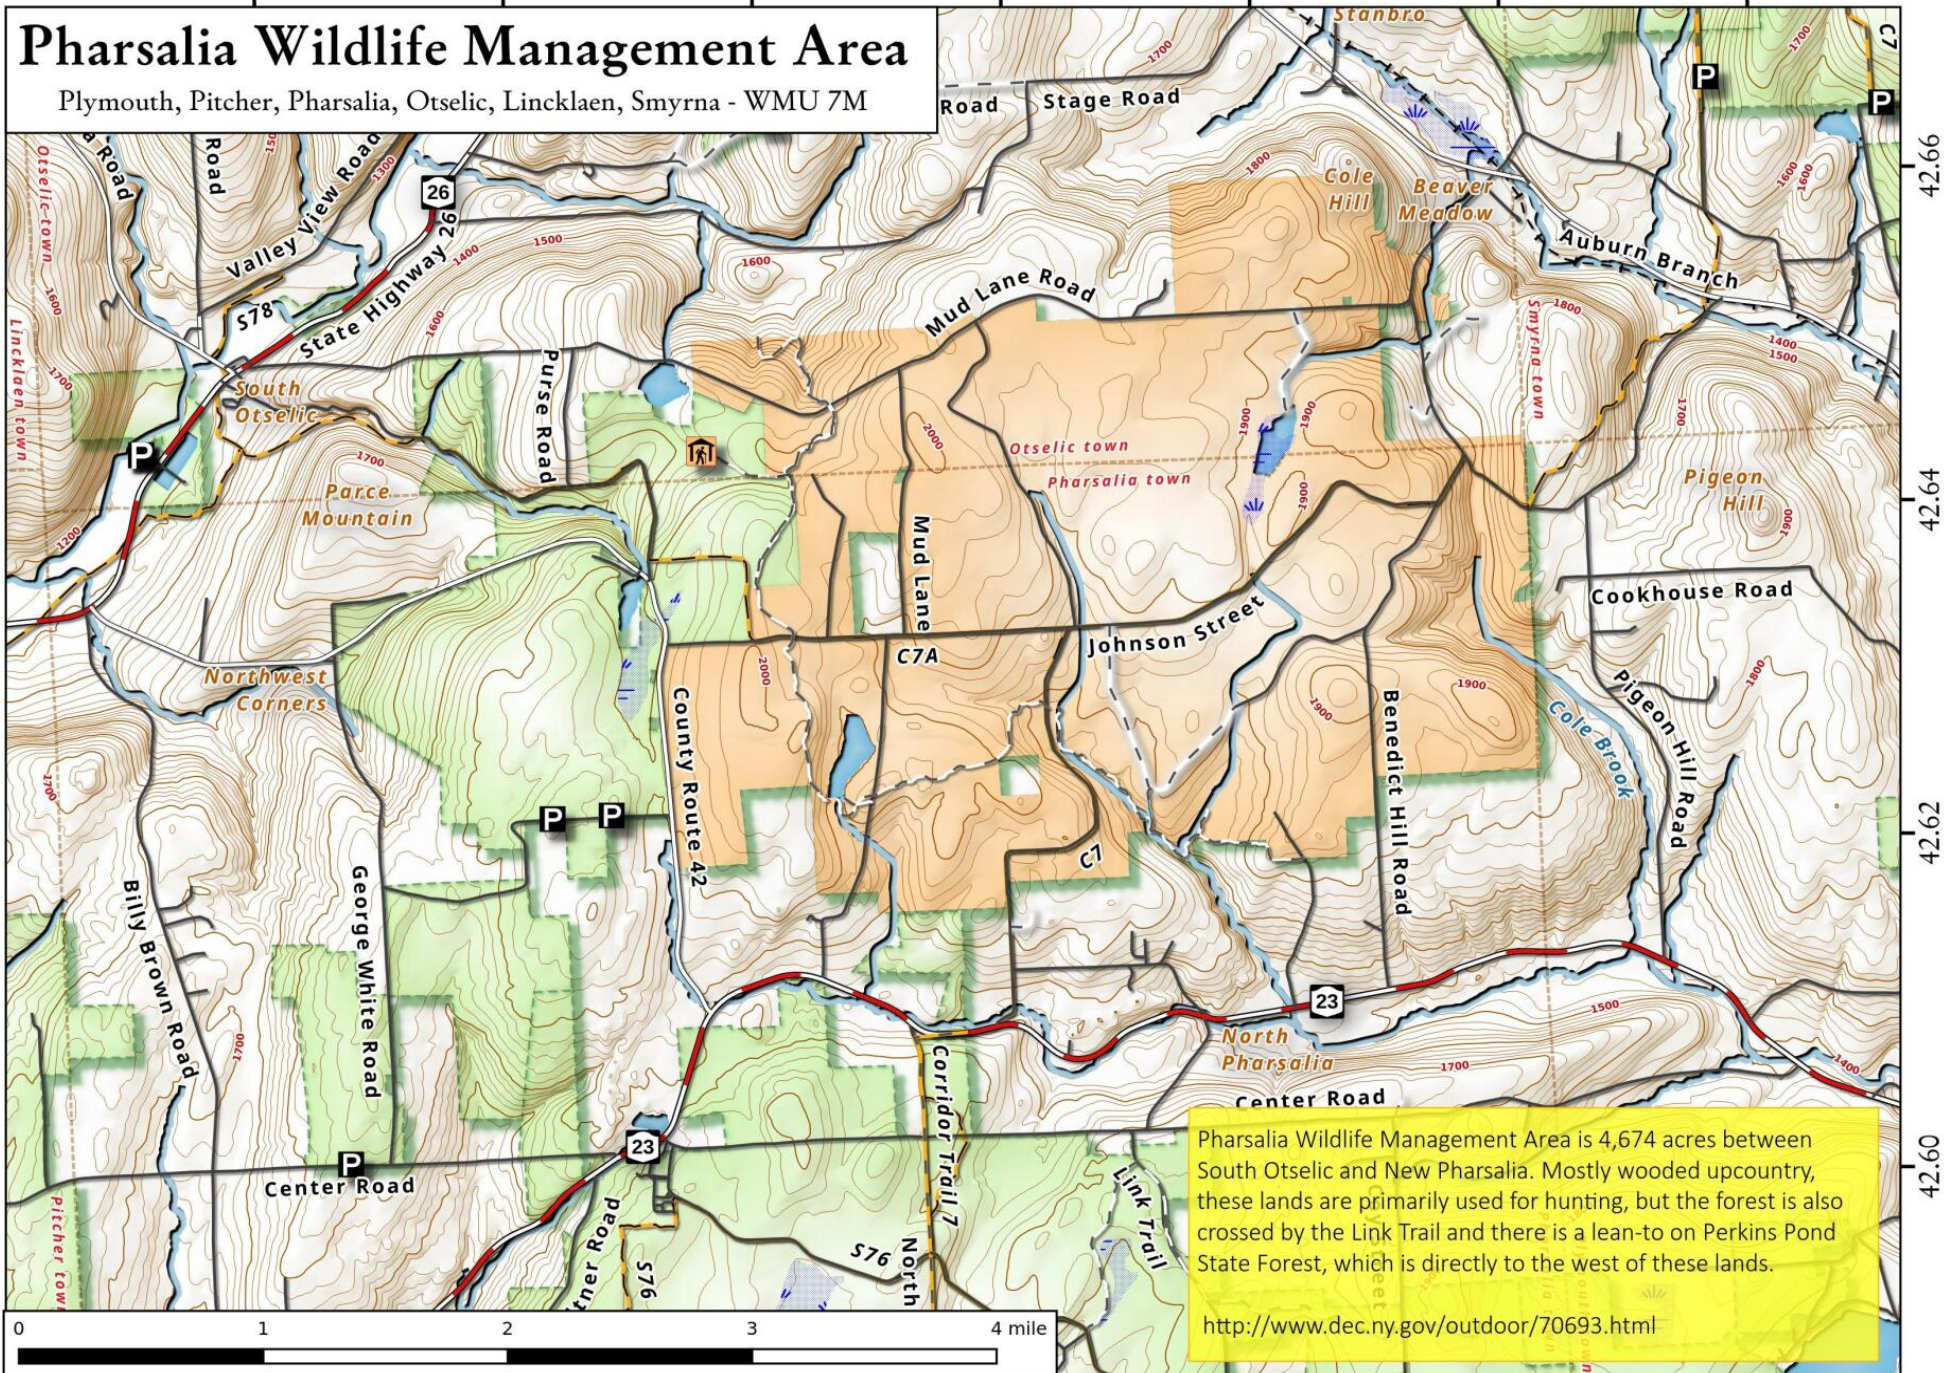

Pharsalia Wildlife Management Area

Plymouth, Pitcher, Pharsalia, Otselic, Lincklaen, Smyrna - WMU 7M

Pharsalia Wildlife Management Area Map, December 14, 2017 by AndyArthur.org in QGIS 2.18.11 and Python. Street Map is Copyright © OpenStreetMap contributors, CC BY-SA. NYSDEC Data: DEM, Borders, ADK Wetlands, Trails, Assets. True North. 1 inch = 0.8 miles. Projection: NAD83 / UTM zone 18N. Coordinates: 0.02° latitude-longitude (WGS84). Contours are 20 feet.