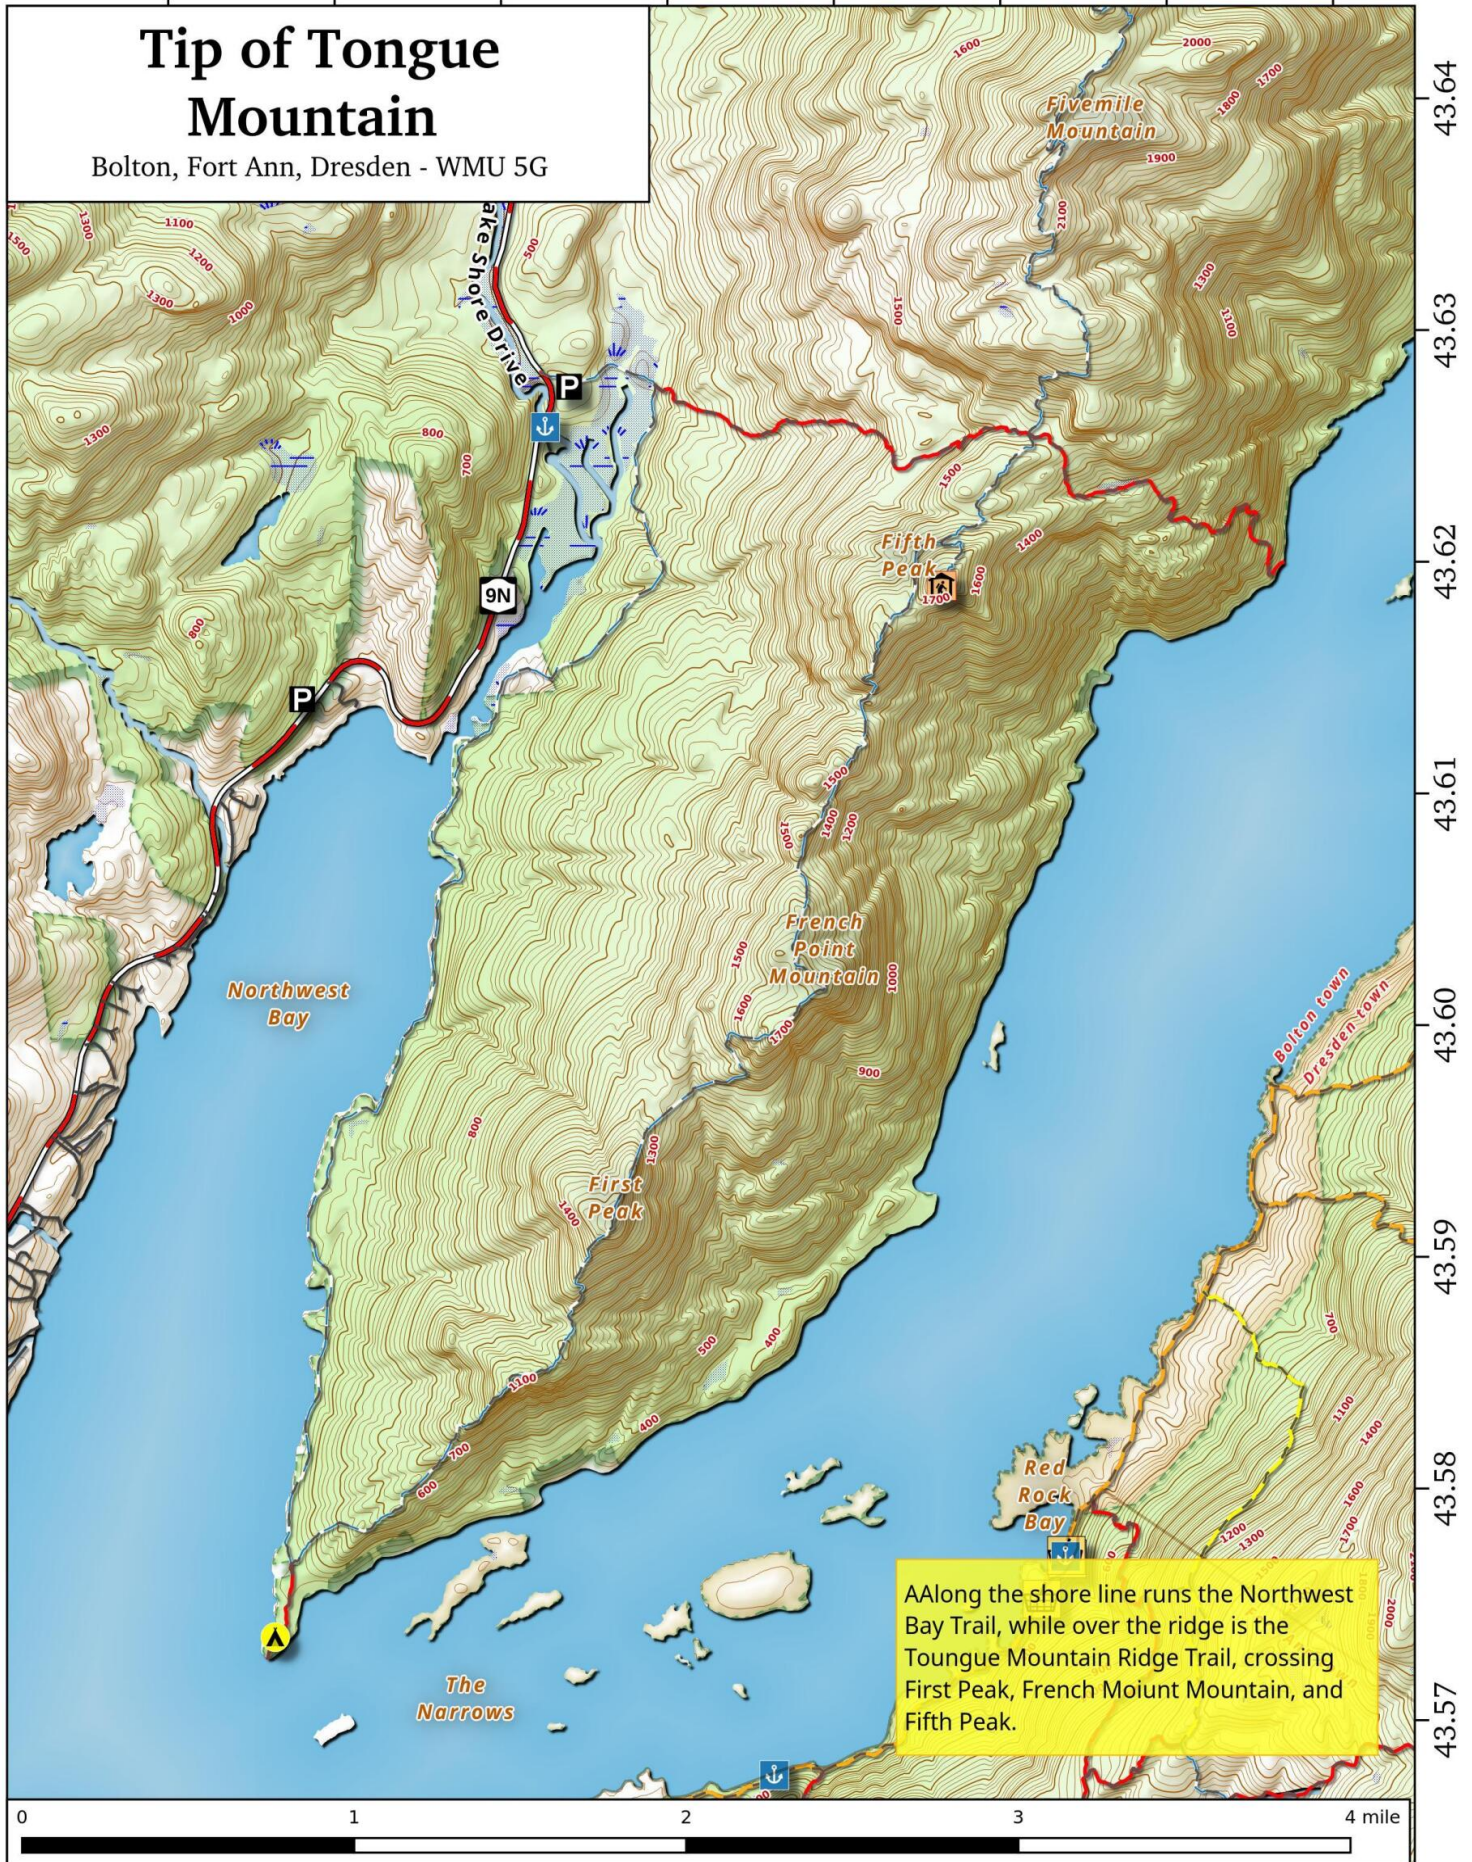

-73.63 -73.62 -73.61 -73.60 -73.59 -73.58 -73.57 -73.56

Tip of Tongue Mountain

Bolton, Fort Ann, Dresden - WMU 5G

AAlong the shore line runs the Northwest Bay Trail, while over the ridge is the Tongue Mountain Ridge Trail, crossing First Peak, French Mount Mountain, and Fifth Peak.